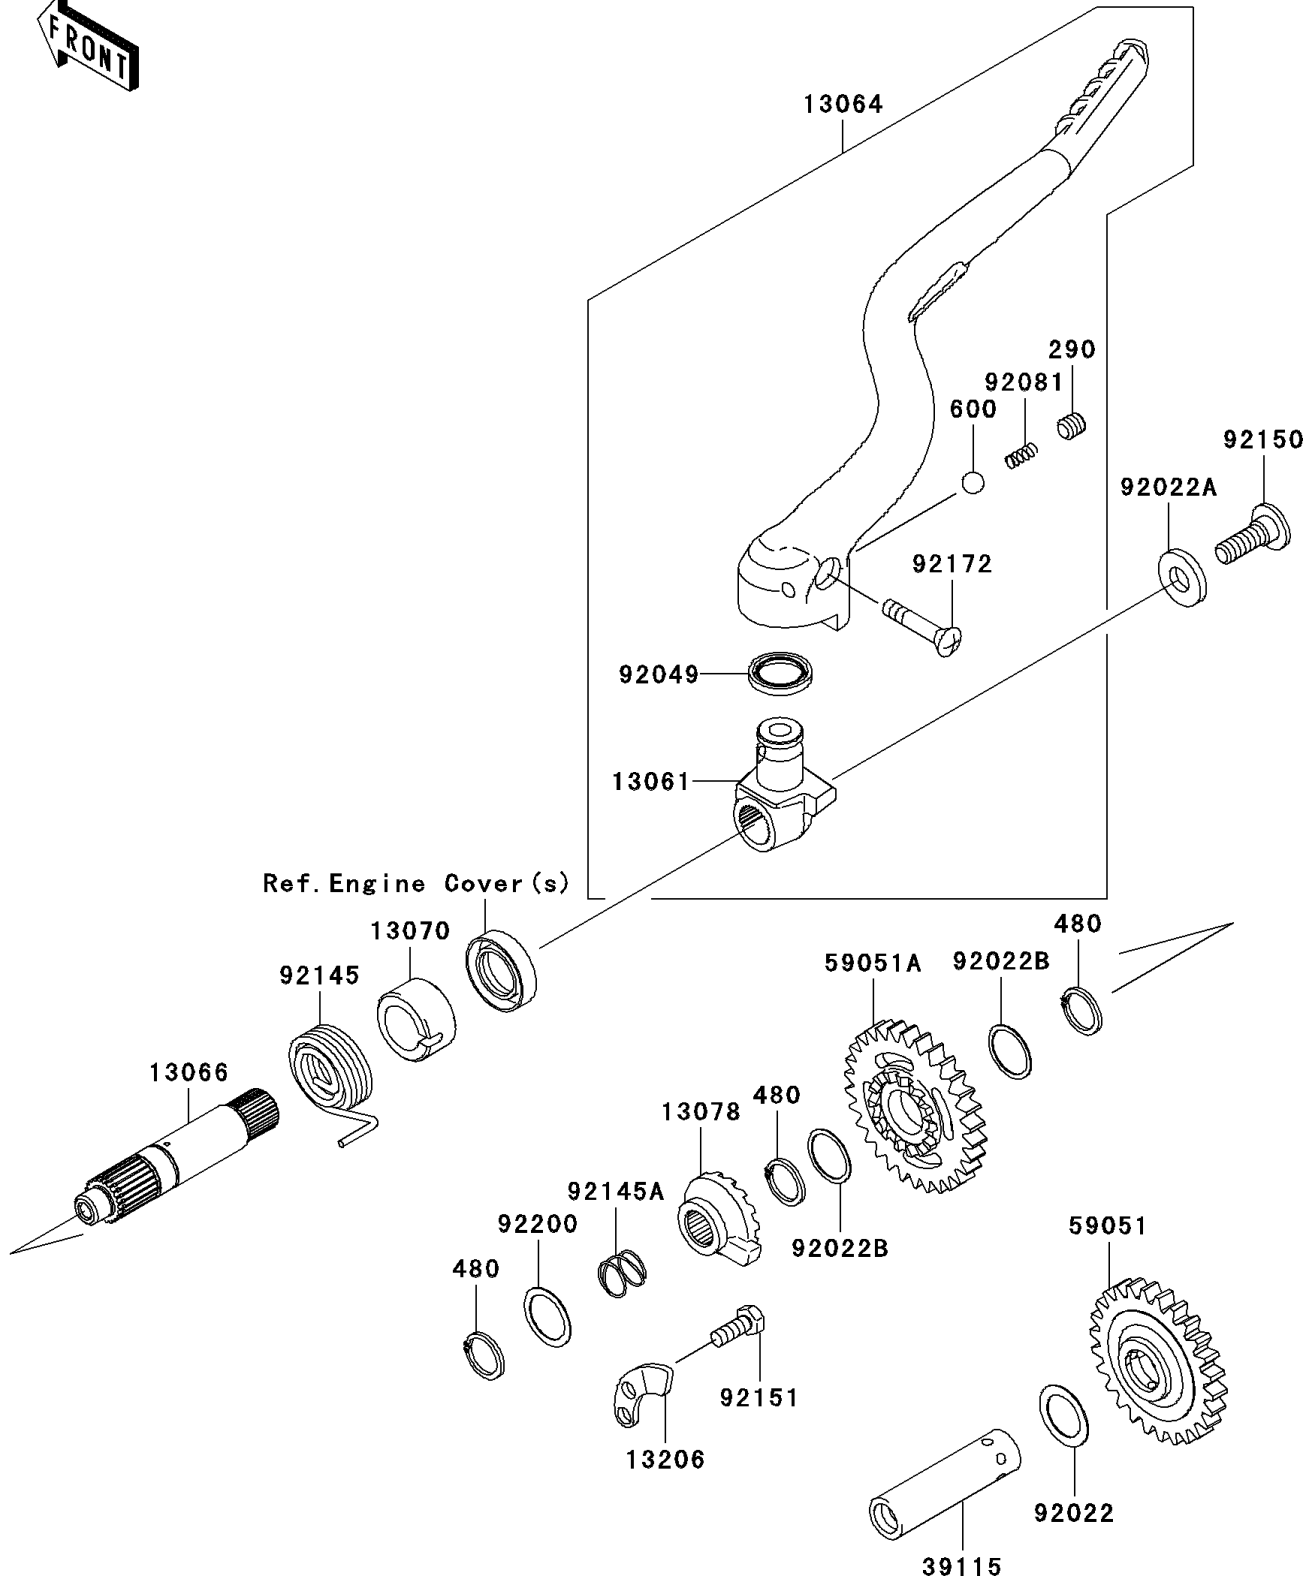

## 2007 KX250F PARTS DIAGRAM

Kickstarter Mechanism

E1340

## 2007 KX250F PARTS LIST

Kickstarter Mechanism

ITEM NAME	PART NUMBER	QUANTITY
SCREW-SET-SOCKET,8X8 (Ref # 290)	290CA0808	1
CIRCLIP-TYPE-C,18MM (Ref # 480)	480J1800	1
BALL-STEEL,1/4" (Ref # 600)	600A0800	1
BOSS (Ref # 13061)	13061-0147	1
LEVER-ASSY-KICK (Ref # 13064)	13064-0043	1
SHAFT-KICK (Ref # 13066)	13066-0004	1
GUIDE (Ref # 13070)	13070-0011	1
RATCHET (Ref # 13078)	13078-0005	1
GUIDE-KICK (Ref # 13206)	13206-1062	1
SHAFT-IDLER,KICK (Ref # 39115)	39115-0012	1
GEAR-SPUR,KICK STARTER,26T (Ref # 59051)	59051-0006	1
GEAR-SPUR,KICK STARTER,28T (Ref # 59051A)	59051-0033	1
WASHER,17.3X25X0.5 (Ref # 92022)	92022-1614	1
WASHER,10X22X3.2 (Ref # 92022A)	92022-1944	1
WASHER,18.3X22X0.5 (Ref # 92022B)	92022-271	1
SEAL-OIL,KICK PEDAL (Ref # 92049)	92049-1387	1
SPRING,KICK PEDAL (Ref # 92081)	92081-020	1
SPRING,KICK STARTER (Ref # 92145)	92145-0051	1
SPRING (Ref # 92145A)	92145-0162	1
BOLT,8X25 (Ref # 92150)	92150-1858	1
BOLT,6X16 (Ref # 92151)	92151-1652	1
SCREW,6X33 (Ref # 92172)	92172-0248	1
WASHER,18.3X24X0.5 (Ref # 92200)	92200-0075	1