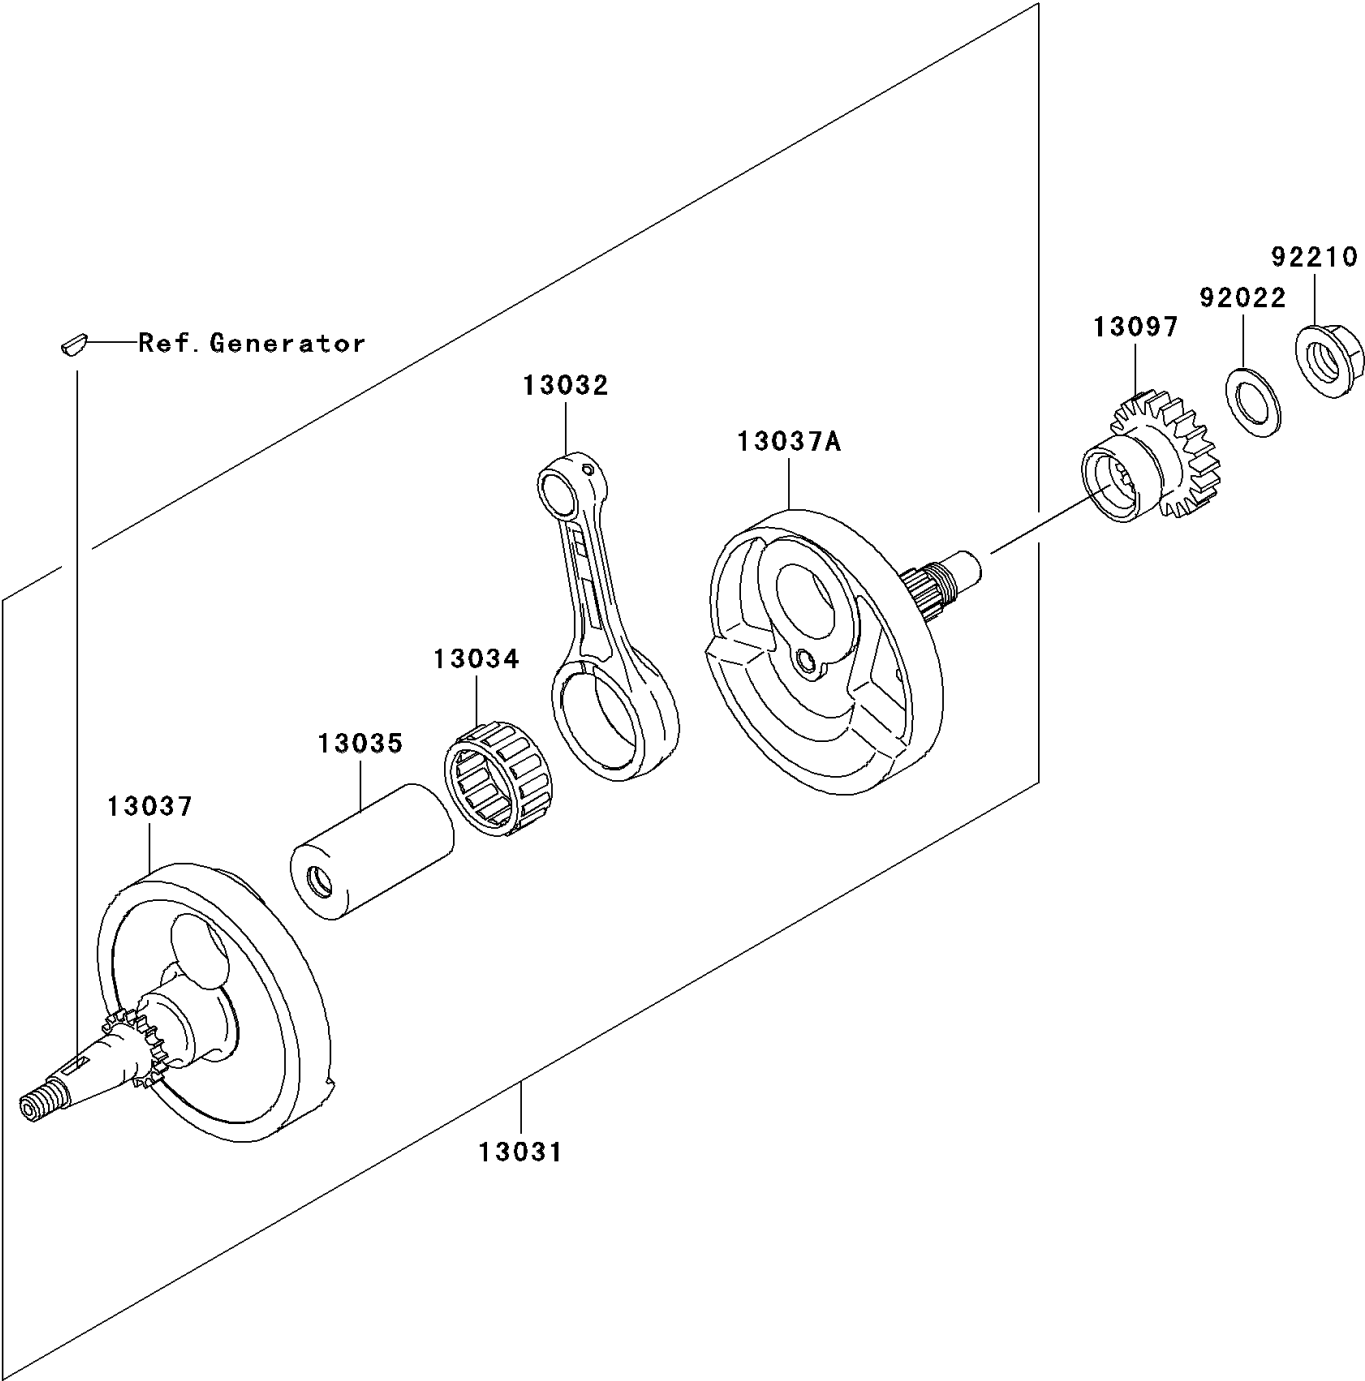

2007 KX250F PARTS DIAGRAM

Crankshaft

E1321

2007 KX250F PARTS LIST

Crankshaft

ITEM NAME	PART NUMBER	QUANTITY
CRANKSHAFT-COMP (Ref # 13031)	13031-0074	1
ROD-CONNECTING (Ref # 13032)	13032-0047	1
BEARING-BIG END,B4 (Ref # 13034)	13034-0014	1
PIN-CRANK (Ref # 13035)	13035-0015	1
CRANKSHAFT,LH (Ref # 13037)	13037-0089	1
CRANKSHAFT,RH (Ref # 13037A)	13037-0108	1
GEAR-PRIMARY SPUR,20T (Ref # 13097)	13097-0008	1
WASHER,16.5X27X1.4 (Ref # 92022)	92022-054	1
NUT,LEFT HANDED,16MM (Ref # 92210)	92210-0350	1