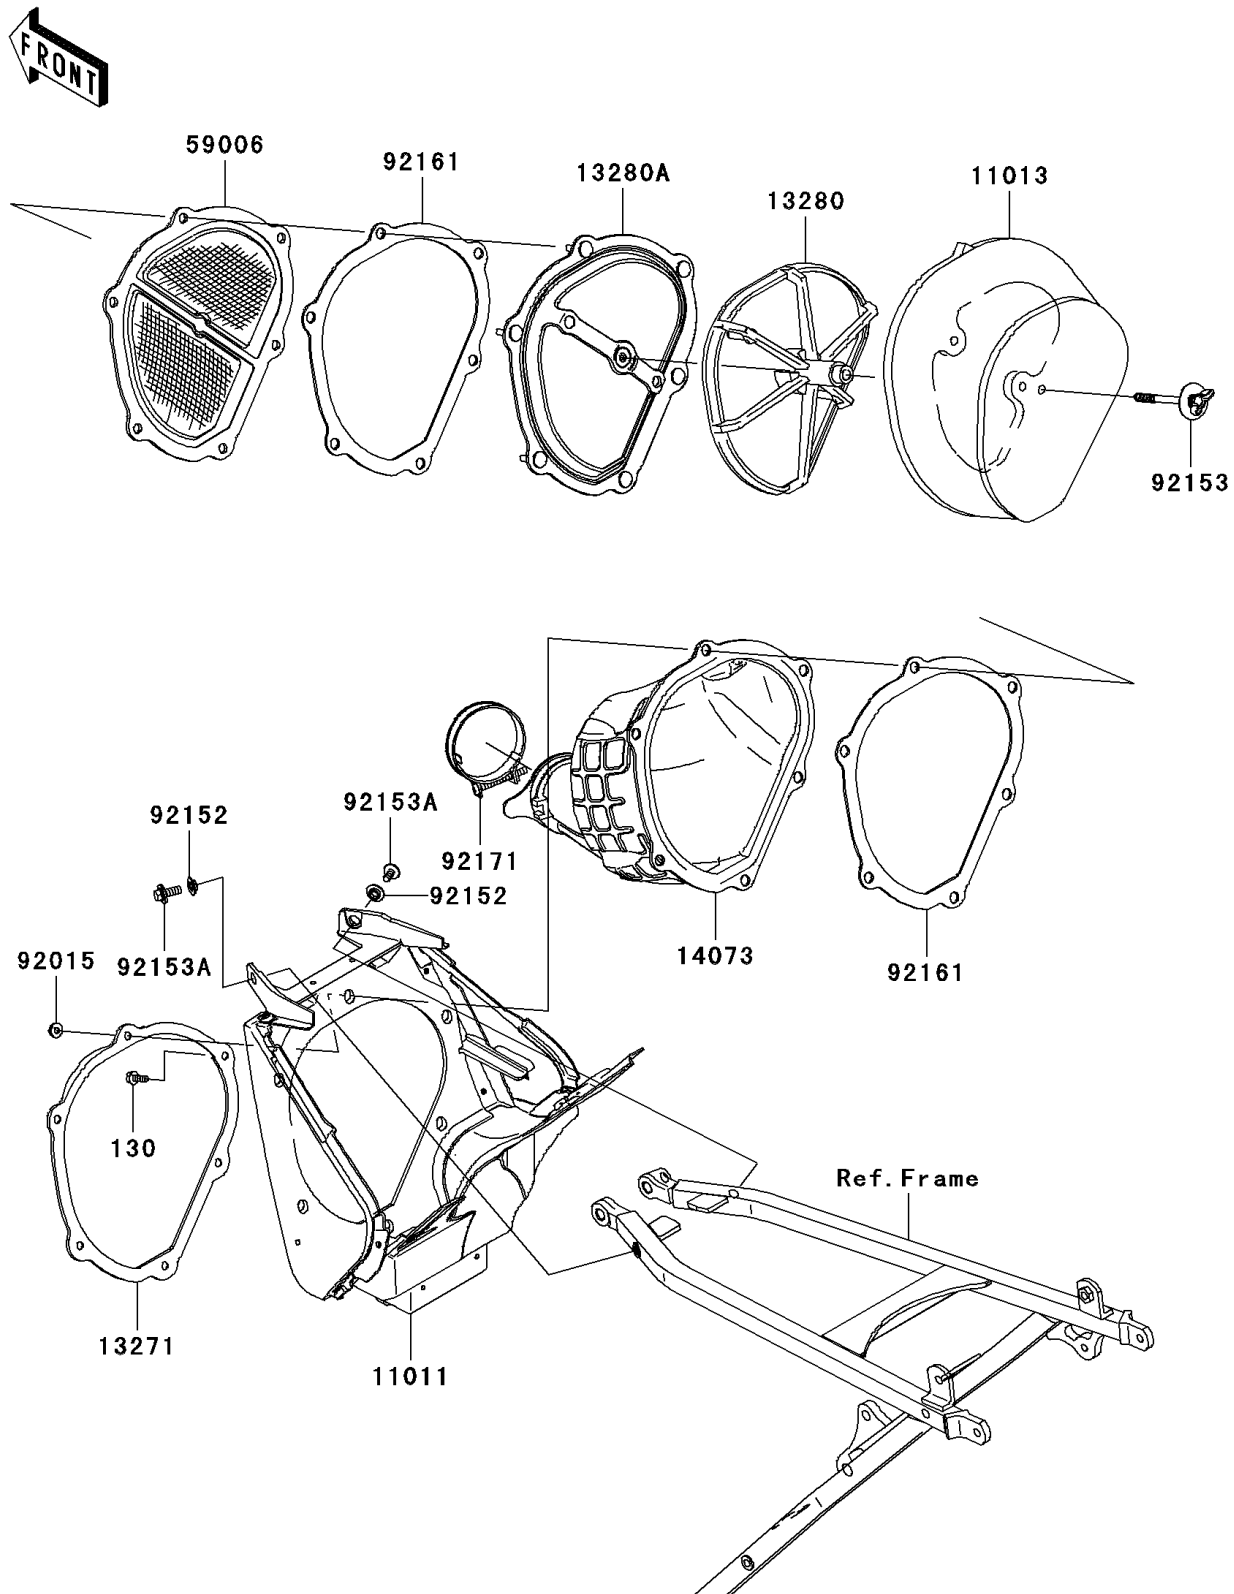

2007 KX250F PARTS DIAGRAM

Air Cleaner

E1130

2007 KX250F PARTS LIST

Air Cleaner

ITEM NAME	PART NUMBER	QUANTITY
BOLT-FLANGED,5X12 (Ref # 130)	130G0512	1
CASE-AIR FILTER,F.BLACK (Ref # 11011)	11011-0055-6Z	1
ELEMENT-AIR FILTER (Ref # 11013)	11013-0011	1
PLATE,DUCT FITTING (Ref # 13271)	13271-0730	1
HOLDER,ELEMENT (Ref # 13280)	13280-0108	1
HOLDER (Ref # 13280A)	13280-0170	1
DUCT,FUNNEL (Ref # 14073)	14073-0139	1
ARRESTER-FLAME (Ref # 59006)	59006-0011	1
NUT,FLANGED,5MM (Ref # 92015)	92015-1259	1
COLLAR (Ref # 92152)	92152-0275	1
BOLT,6X75 (Ref # 92153)	92153-0623	1
BOLT,6X16 (Ref # 92153A)	92153-0863	1
DAMPER (Ref # 92161)	92161-0213	1
CLAMP,CARBURETOR,DUCT (Ref # 92171)	92171-0651	1