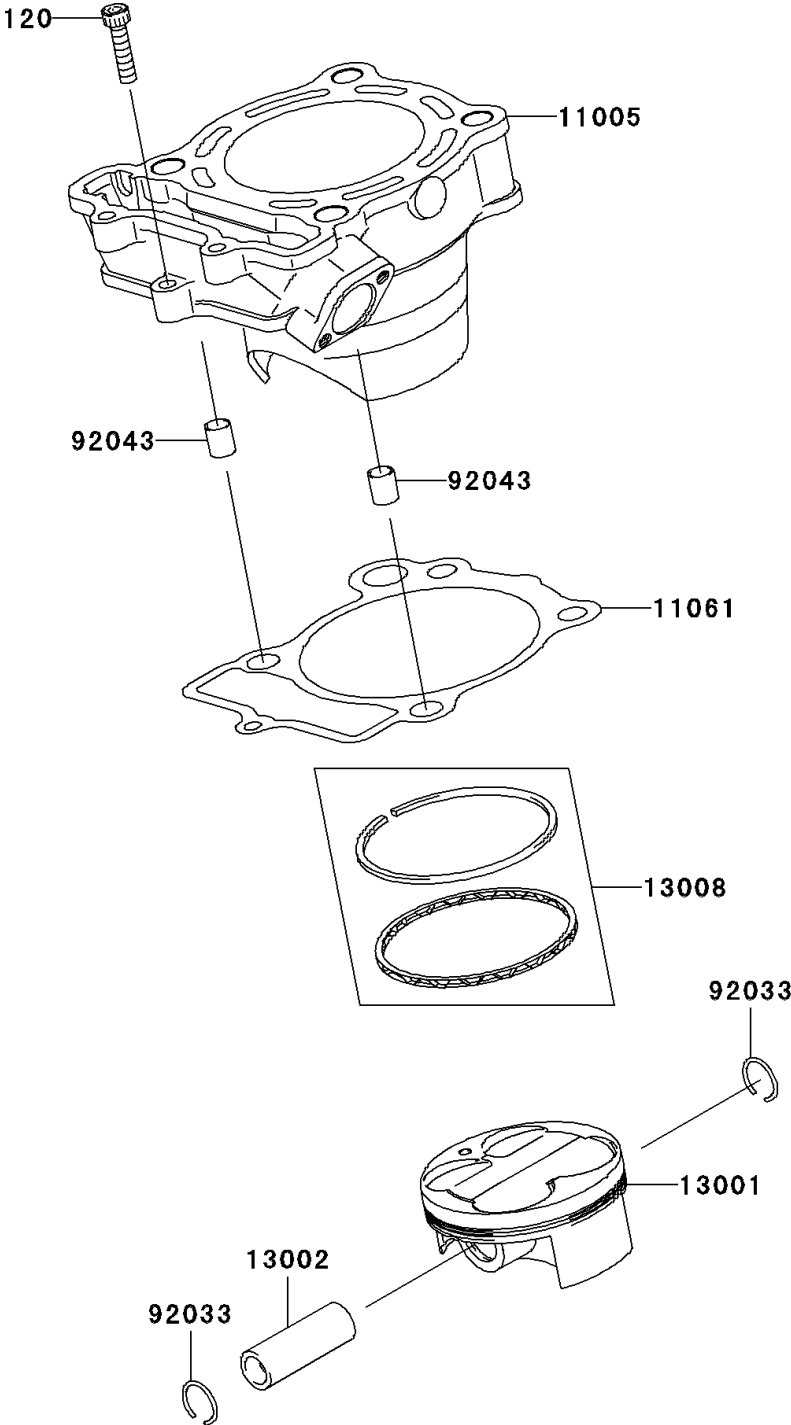

2007 KX250F PARTS DIAGRAM

Cylinder/Piston(s)

E1120

2007 KX250F PARTS LIST

Cylinder/Piston(s)

ITEM NAME	PART NUMBER	QUANTITY
BOLT-SOCKET,6X25 (Ref # 120)	120P0625	1
CYLINDER-ENGINE (Ref # 11005)	11005-0069	1
GASKET,CYLINDER BASE (Ref # 11061)	11061-0025	1
PISTON-ENGINE (Ref # 13001)	13001-0088	1
PIN-PISTON (Ref # 13002)	13002-0018	1
RING-SET-PISTON (Ref # 13008)	13008-0028	1
RING-SNAP,PISTON PIN (Ref # 92033)	92033-1161	1
PIN,10.1X12X14 (Ref # 92043)	92043-4009	1