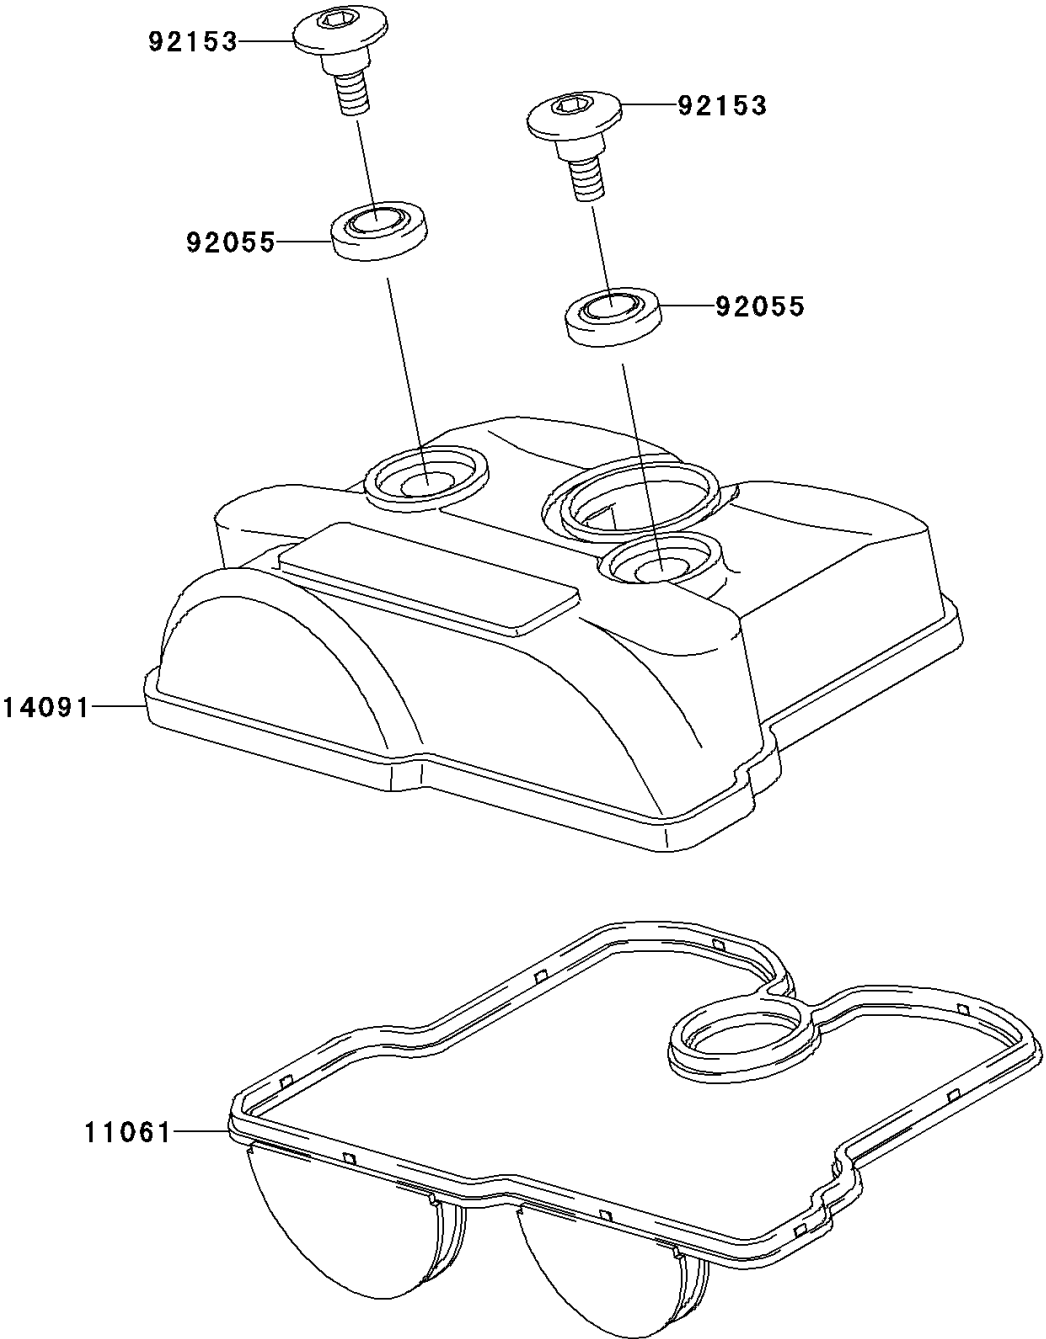

2007 KX250F PARTS DIAGRAM

Cylinder Head Cover

E1112

2007 KX250F PARTS LIST

Cylinder Head Cover

ITEM NAME	PART NUMBER	QUANTITY
GASKET,CYLINDER HEAD COVER (Ref # 11061)	11061-0024	1
COVER,CYLINDER HEAD (Ref # 14091)	14091-0058	1
RING-O,HEAD COVER BOLT (Ref # 92055)	92055-1352	1
BOLT,SOCKET,6MM (Ref # 92153)	92153-1181	1