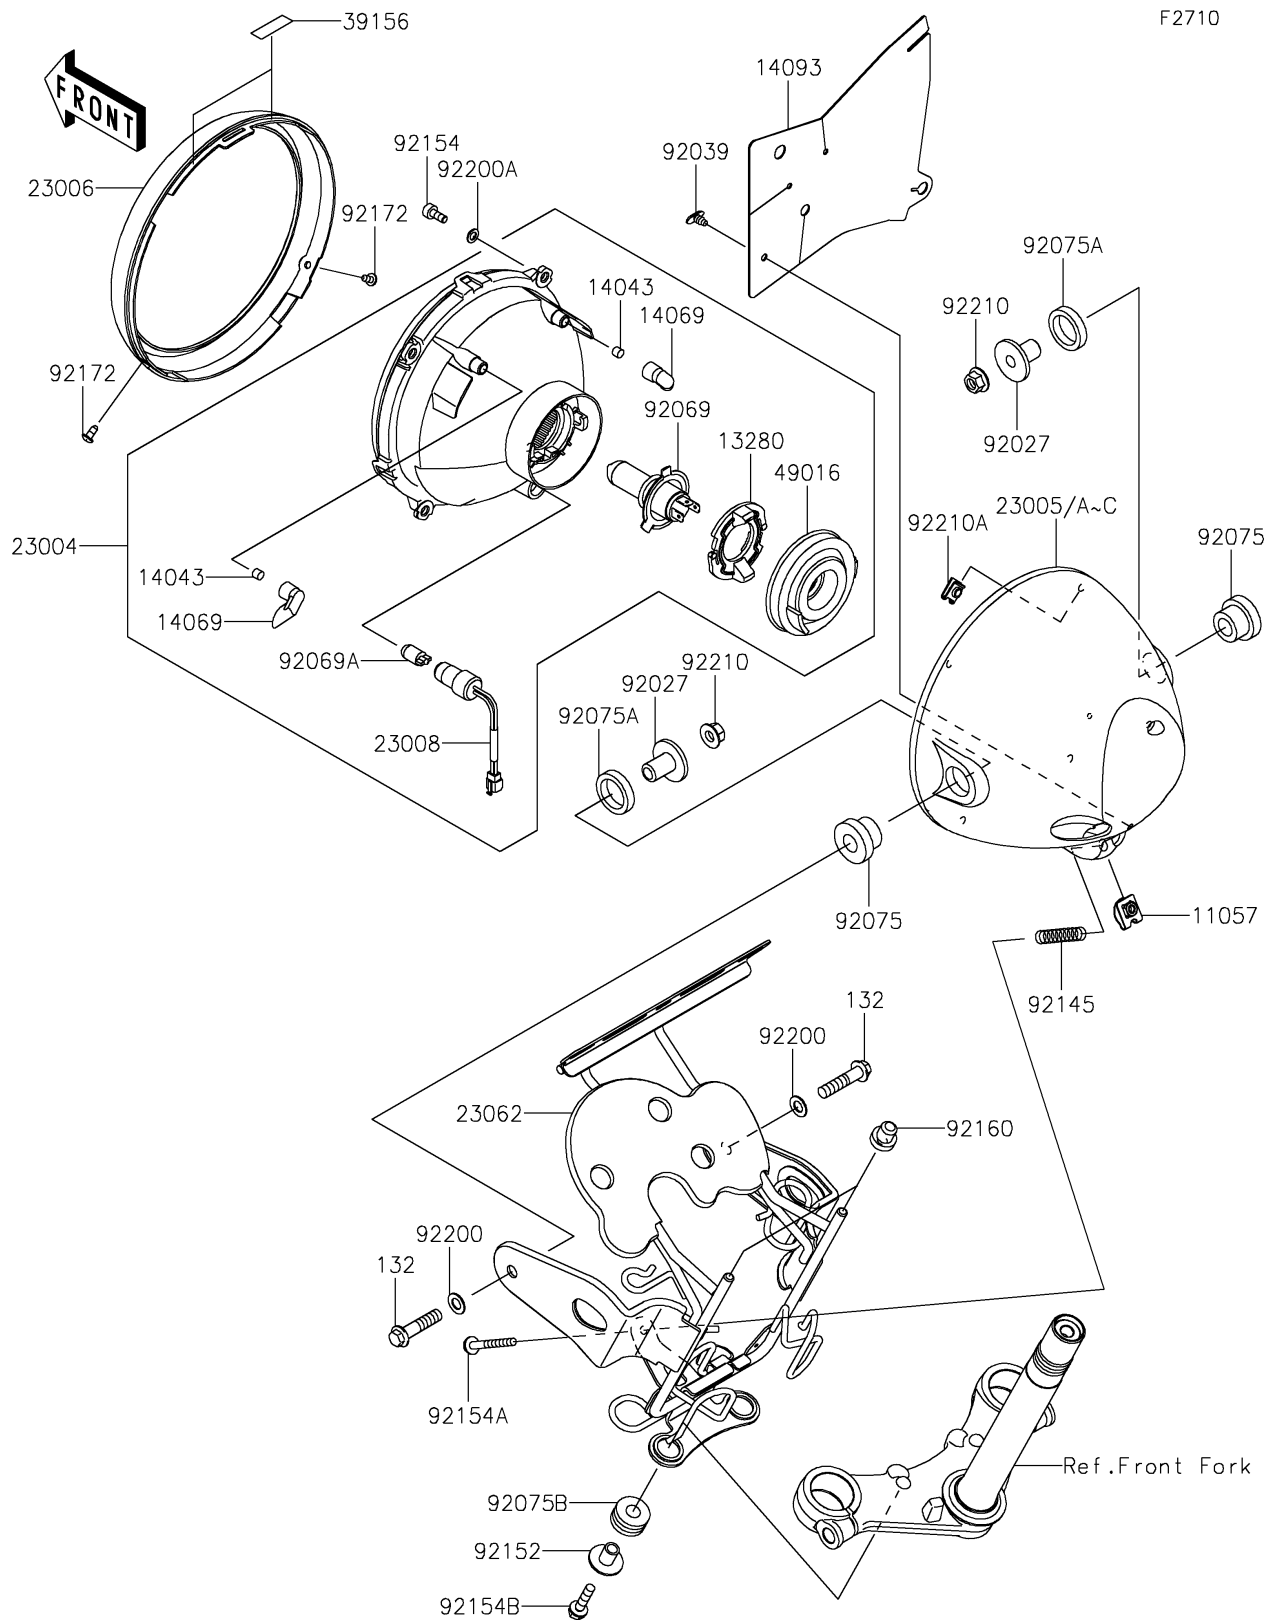

2018 W175 (Indonesia Only) PARTS DIAGRAM

Headlight(s)(AJF/AJFA)

2018 W175 (Indonesia Only) PARTS LIST

Headlight(s)(AJF/AJFA)

ITEM NAME	PART NUMBER	QUANTITY
BRACKET (Ref # 11057)	11057-1065	1
HOLDER (Ref # 13280)	13280-0902	1
FILTER (Ref # 14043)	14043-0020	1
BREATHER (Ref # 14069)	14069-0031	1
COVER (Ref # 14093)	14093-0754	1
LAMP-HEAD (Ref # 23004)	23004-0376	1
BODY-COMP-HEAD LAMP,EBONY (Ref # 23005B)	23005-0050-6C	1
RIM-LAMP (Ref # 23006)	23006-0020	1
SOCKET-ASSY,POSITION (Ref # 23008)	23008-0188	1
BRACKET-COMP,LICENSE PLATE (Ref # 23062)	23062-1171	1
PAD,30X10X0.21 (Ref # 39156)	39156-2352	1
COVER-SEAL (Ref # 49016)	49016-0649	1
COLLAR,L=20 (Ref # 92027)	92027-1131	1
RIVET (Ref # 92039)	92039-0792	1
BULB,12V 60/55W,H4 (Ref # 92069)	92069-0097	1
BULB,12V 5W (Ref # 92069A)	92069-0098	1
DAMPER,HEAD LAMP FITTING (Ref # 92075)	92075-1109	1
DAMPER,HEAD LAMP FITTING (Ref # 92075A)	92075-1110	1
DAMPER,10X24X12 (Ref # 92075B)	92075-1690	1
SPRING (Ref # 92145)	92145-1788	1
COLLAR (Ref # 92152)	92152-0697	1
BOLT,SOCKET,5X14 (Ref # 92154)	92154-2772	1
BOLT,FLANGED,5X45 (Ref # 92154A)	92154-2773	1
BOLT,FLANGED,6X25 (Ref # 92154B)	92154-2774	1
DAMPER (Ref # 92160)	92160-1303	1
SCREW,CROS,4X9.5 (Ref # 92172)	92172-1208	1
WASHER,8.2X15X1 (Ref # 92200)	92200-0742	1
WASHER,5.8X10X0.8 (Ref # 92200A)	92200-1983	1
NUT,8MM (Ref # 92210)	92210-0773	1

2018 W175 (Indonesia Only) PARTS LIST

Headlight(s)(AJF/AJFA)

ITEM NAME	PART NUMBER	QUANTITY
NUT,CLIP,5MM (Ref # 92210A)	92210-1666	1
BOLT-FLANGED-SMALL,8X35 (Ref # 132)	132BA0835	1