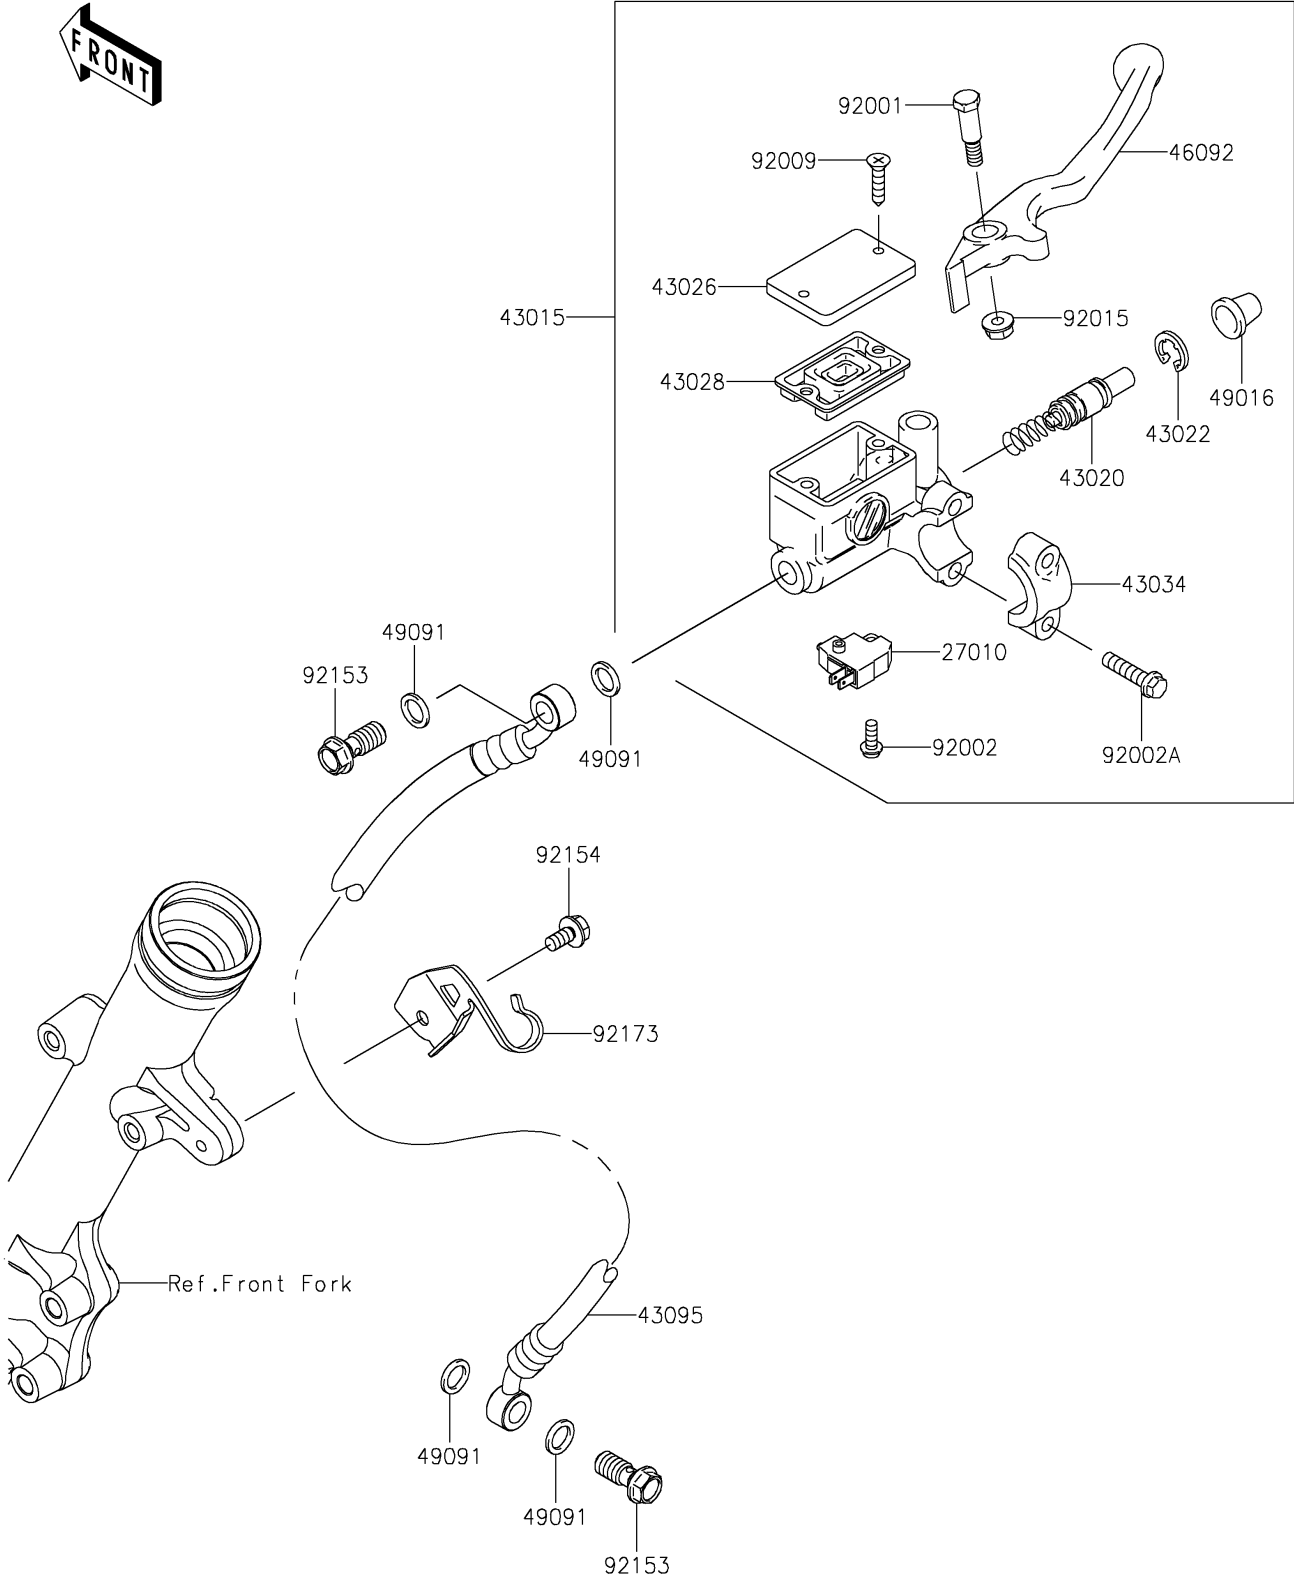

# 2019 W175 SE (Indonesia Only) PARTS DIAGRAM

## Front Master Cylinder

F2291

## 2019 W175 SE (Indonesia Only) PARTS LIST

### Front Master Cylinder

ITEM NAME	PART NUMBER	QUANTITY
SWITCH,BRAKE (Ref # 27010)	27010-0873	1
CYLINDER-ASSY-MASTER,FR (Ref # 43015)	43015-0681	1
PISTON-COMP-BRAKE (Ref # 43020)	43020-1095	1
STOPPER-BRAKE,PISTON (Ref # 43022)	43022-1010	1
CAP-BRAKE (Ref # 43026)	43026-1074	1
DIAPHRAGM (Ref # 43028)	43028-1061	1
HOLDER-BRAKE,MASTER CYLINDER (Ref # 43034)	43034-1016	1
HOSE-BRAKE,767MM (Ref # 43095)	43095-1484	1
LEVER-GRIP,FR BRAKE (Ref # 46092)	46092-0559	1
COVER-SEAL,MASTER CYLINDER (Ref # 49016)	49016-1044	1
WASHER-SEAL,10.1X14.5X1.5 (Ref # 49091)	49091-0001	4
BOLT,FRONT BRAKE LEVER (Ref # 92001)	92001-1728	1
BOLT,SCREW,4X12 (Ref # 92002)	92002-1323	1
BOLT (Ref # 92002A)	92002-1894	2
SCREW,4MM (Ref # 92009)	92009-1458	2
NUT,LOCK,6MM,BLACK (Ref # 92015)	92015-1191	1
BOLT,OIL,L=23 (Ref # 92153)	92153-0029	2
BOLT,FLANGED,6X12 (Ref # 92154)	92154-2776	1
CLAMP (Ref # 92173)	92173-1753	1