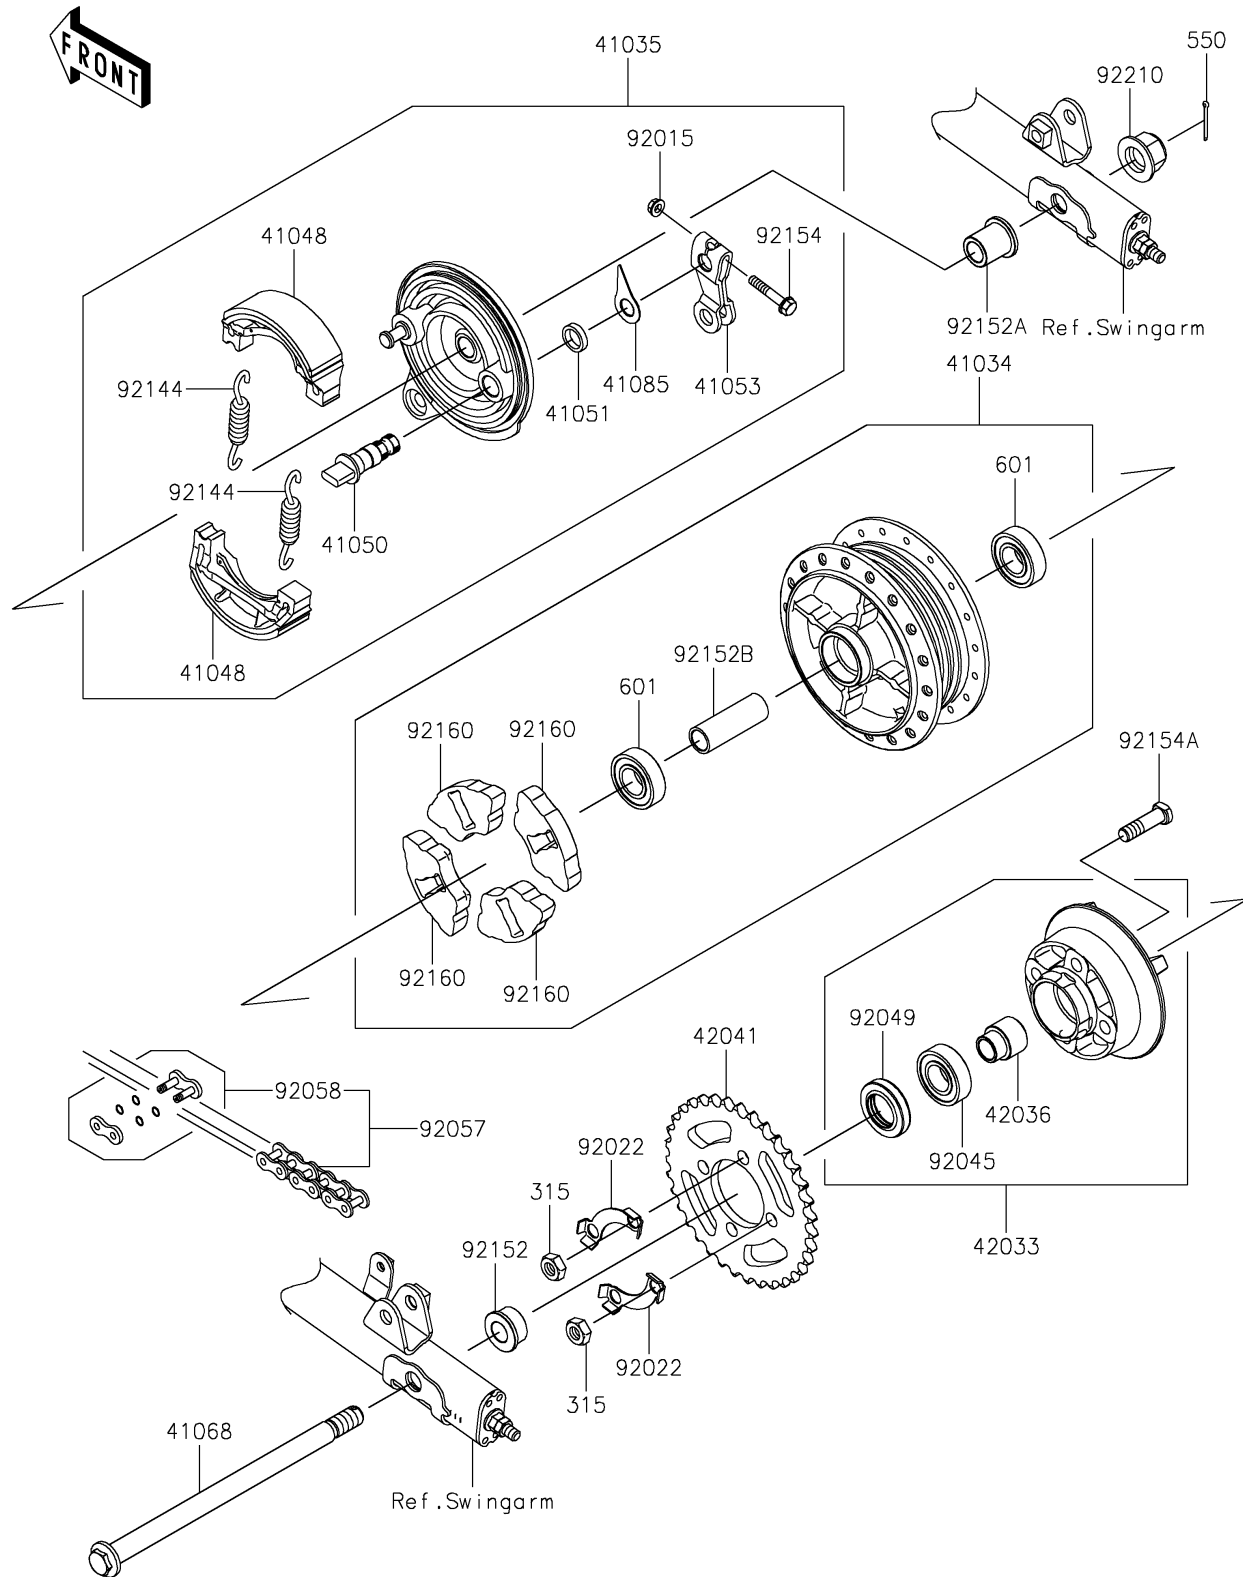

2018 W175 (Indonesia Only) PARTS DIAGRAM

Rear Hub

F2240

2018 W175 (Indonesia Only) PARTS LIST

Rear Hub

ITEM NAME	PART NUMBER	QUANTITY
DRUM-ASSY,RR BRAKE (Ref # 41034)	41034-0591	1
PANEL-ASSY-BRAKE (Ref # 41035)	41035-0712	1
SHOE-BRAKE (Ref # 41048)	41048-0008	1
CAM-BRAKE (Ref # 41050)	41050-1098	1
SEAL,BRAKE CAM (Ref # 41051)	41051-001	1
LEVER-BRAKE CAM (Ref # 41053)	41053-1089	1
AXLE,14X246 (Ref # 41068)	41068-0626	1
INDICATOR (Ref # 41085)	41085-1079	1
COUPLING-ASSY (Ref # 42033)	42033-0588	1
SLEEVE,15X20X29 (Ref # 42036)	42036-0801	1
SPROCKET-HUB,35T (Ref # 42041)	42041-0160	1
NUT,FLANGED,6MM (Ref # 92015)	92015-1367	1
WASHER,LOCK (Ref # 92022)	92022-1705	1
BEARING-BALL,#6004UG (Ref # 92045)	92045-0717	1
SEAL-OIL,S 26 42 8 (Ref # 92049)	92049-1428	1
CHAIN,DRIVE,RK-M428X108L (Ref # 92057)	92057-0729	1
JOINT-CHAIN (Ref # 92058)	92058-0049	1
SPRING,BRAKE SHOE (Ref # 92144)	92144-1907	1
COLLAR,15.1X26X14.8 (Ref # 92152)	92152-2374	1
COLLAR,15.1X23X27.4 (Ref # 92152A)	92152-2375	1
COLLAR,15.1X20X58 (Ref # 92152B)	92152-2376	1
BOLT,FLANGED,6X34 (Ref # 92154)	92154-2778	1
BOLT,10X36 (Ref # 92154A)	92154-2786	1
DAMPER,SHOCK,RR HUB (Ref # 92160)	92160-1627	1
NUT,14MM (Ref # 92210)	92210-1582	1
NUT-HEX-FINE,10MM (Ref # 315)	315AA1000	1
PIN-COTTER,2.5X25 (Ref # 550)	550AA2525	1
BEARING-BALL (Ref # 601)	601B6202UU	1