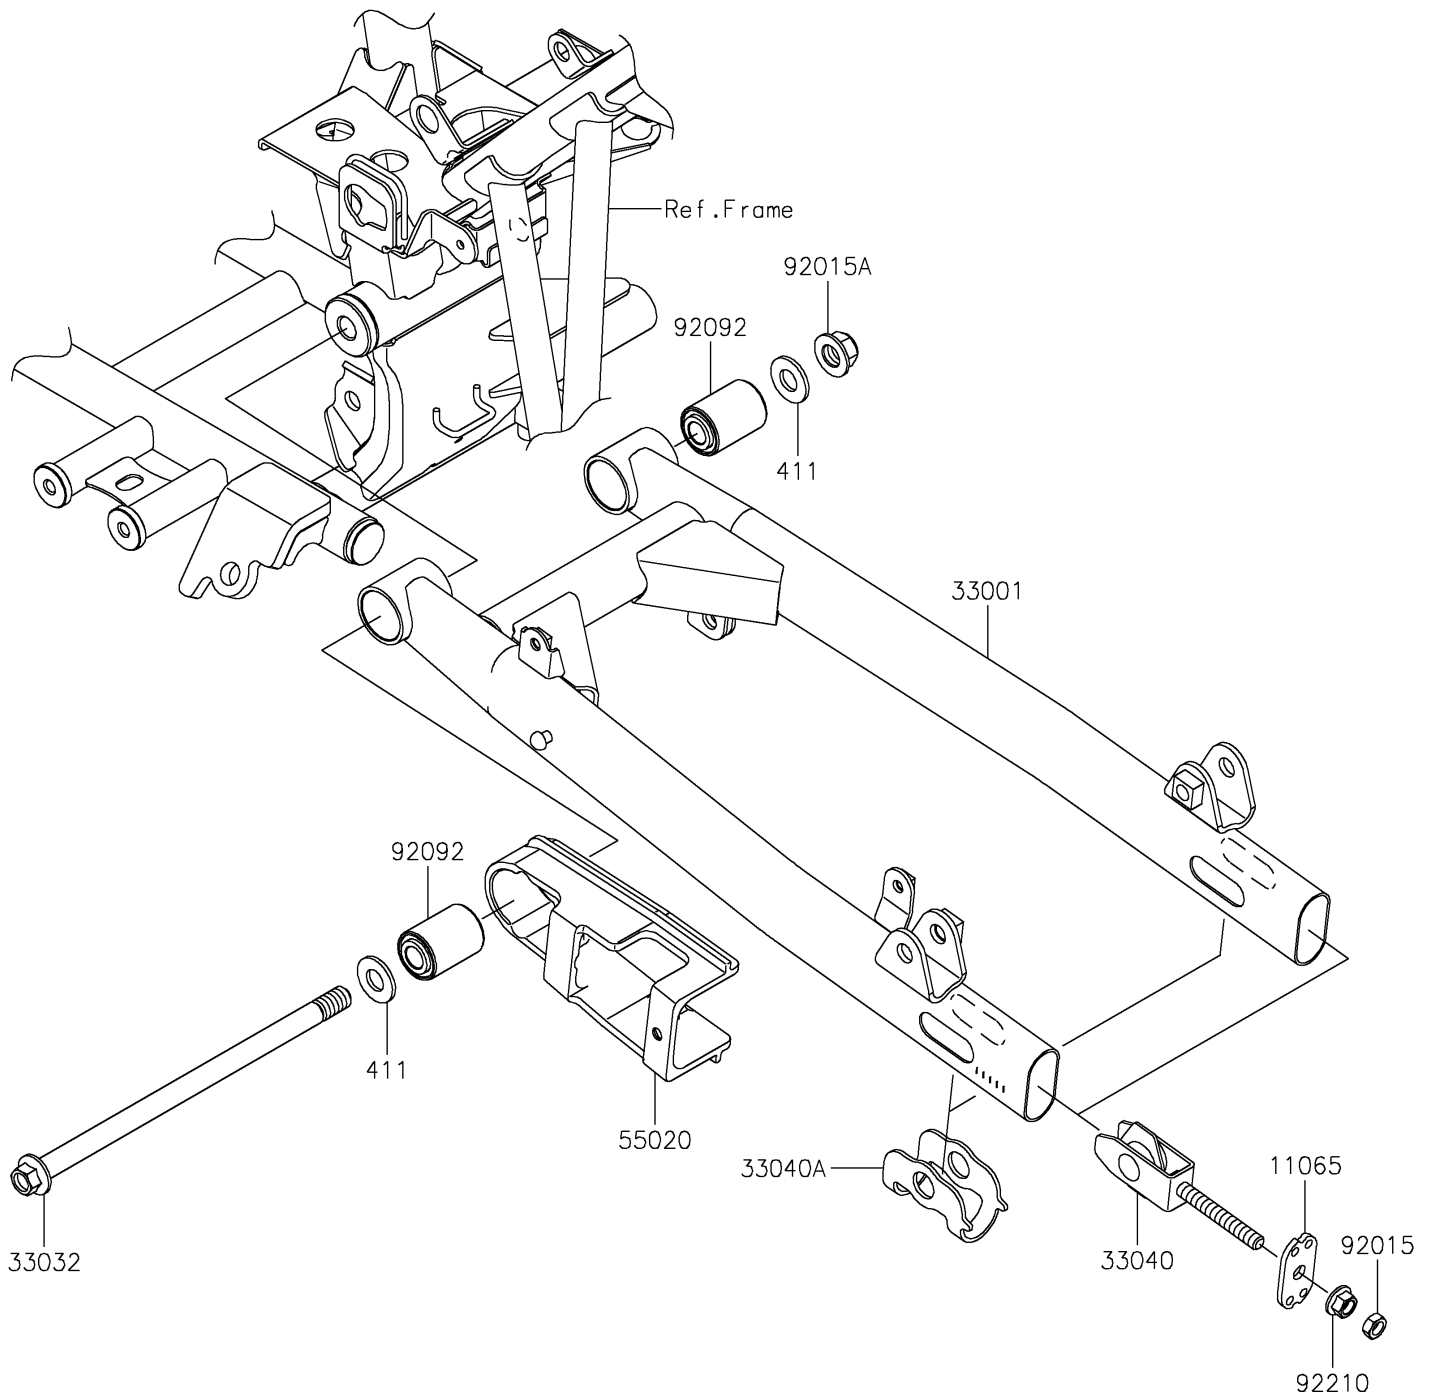

2018 W175 (Indonesia Only) PARTS DIAGRAM

Swingarm

F2141

2018 W175 (Indonesia Only) PARTS LIST

Swingarm

ITEM NAME	PART NUMBER	QUANTITY
CAP,CHAIN ADJUSTER (Ref # 11065)	11065-0813	1
ARM-COMP-SWING,F.S.BLACK (Ref # 33001)	33001-0705-18R	1
SHAFT-SWING ARM,12X230 (Ref # 33032)	33032-0057	1
ADJUSTER-CHAIN,INNER (Ref # 33040)	33040-0041	1
ADJUSTER-CHAIN,OUTER (Ref # 33040A)	33040-1167	1
GUARD (Ref # 55020)	55020-2185	1
NUT,8MM (Ref # 92015)	92015-1364	1
NUT,LOCK,FLANGED,12MM (Ref # 92015A)	92015-1433	1
BUSHING-RUBBER (Ref # 92092)	92092-0006	1
NUT,8MM (Ref # 92210)	92210-0773	1
WASHER-PLAIN,12MM (Ref # 411)	411AA1200	1