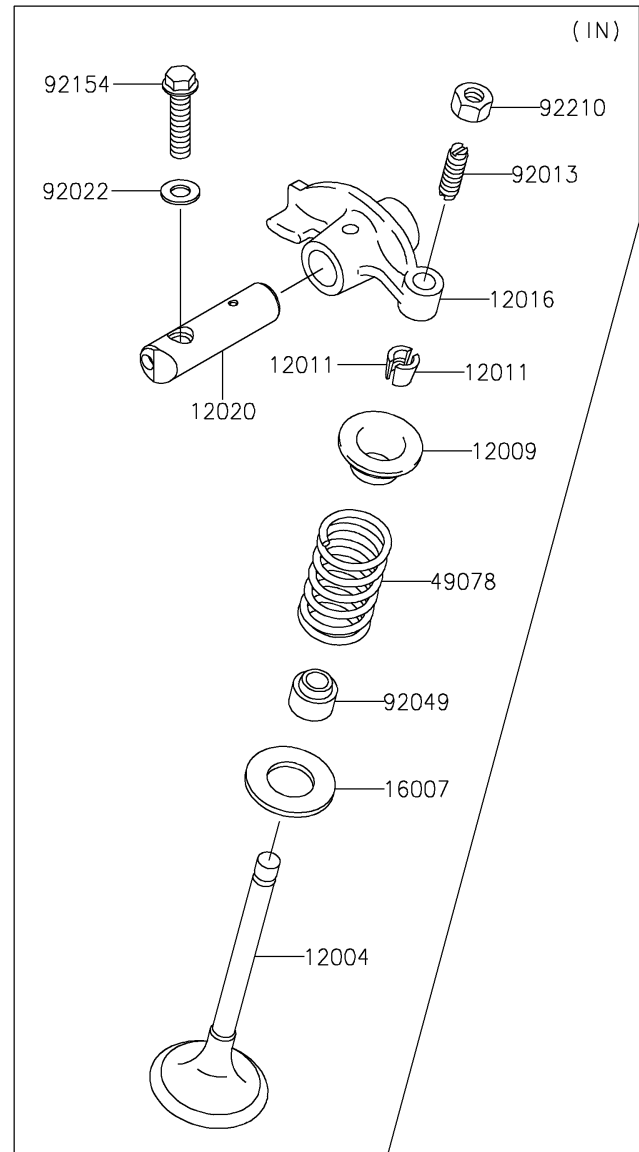

# 2018 W175 (Indonesia Only)

## PARTS DIAGRAM

Valve(s)

E1210

## PARTS LIST

### Valve(s)

ITEM NAME	PART NUMBER	QUANTITY
VALVE-INTAKE (Ref # 12004)	12004-0726	1
VALVE-EXHAUST (Ref # 12005)	12005-0739	1
RETAINER-VALVE SPRING (Ref # 12009)	12009-0039	2
COLLET (Ref # 12011)	12011-1051	4
ARM-ROCKER (Ref # 12016)	12016-1115	2
SHAFT-ROCKER (Ref # 12020)	12020-0021	2
SEAT-SPRING (Ref # 16007)	16007-0710	2
SPRING-ENGINE VALVE (Ref # 49078)	49078-1189	2
SCREW,6MM (Ref # 92013)	92013-009	2
WASHER,6.1X12X1 (Ref # 92022)	92022-077	2
SEAL-OIL,VSB58.558 (Ref # 92049)	92049-1218	2
BOLT,FLANGED,6X25 (Ref # 92154)	92154-2752	2
NUT,6MM (Ref # 92210)	92210-1490	2