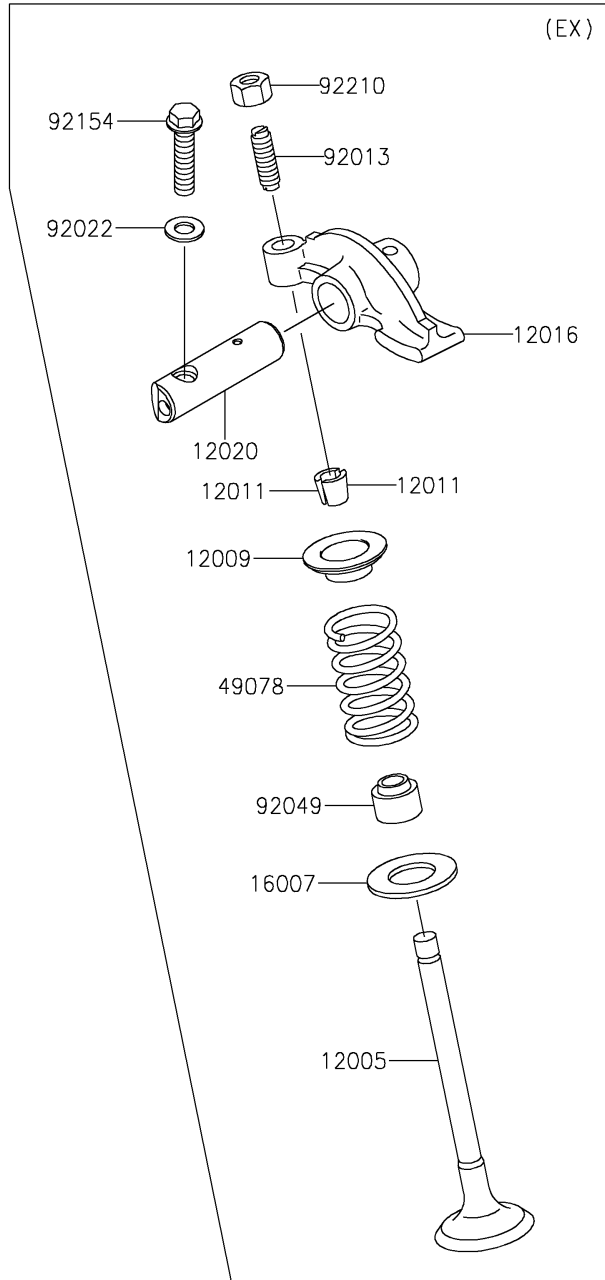

# 2018 W175 (Indonesia Only)

## PARTS DIAGRAM

Valve(s)

E1210

## PARTS LIST

### Valve(s)

ITEM NAME	PART NUMBER	QUANTITY
VALVE-INTAKE (Ref # 12004)	12004-0726	1
VALVE-EXHAUST (Ref # 12005)	12005-0739	1
RETAINER-VALVE SPRING (Ref # 12009)	12009-0039	2
COLLET (Ref # 12011)	12011-1051	4
ARM-ROCKER (Ref # 12016)	12016-1115	2
SHAFT-ROCKER (Ref # 12020)	12020-0021	2
SEAT-SPRING (Ref # 16007)	16007-0710	2
SPRING-ENGINE VALVE (Ref # 49078)	49078-1189	2
SCREW,6MM (Ref # 92013)	92013-009	2
WASHER,6.1X12X1 (Ref # 92022)	92022-077	2
SEAL-OIL,VSB58.558 (Ref # 92049)	92049-1218	2
BOLT,FLANGED,6X25 (Ref # 92154)	92154-2752	2
NUT,6MM (Ref # 92210)	92210-1490	2