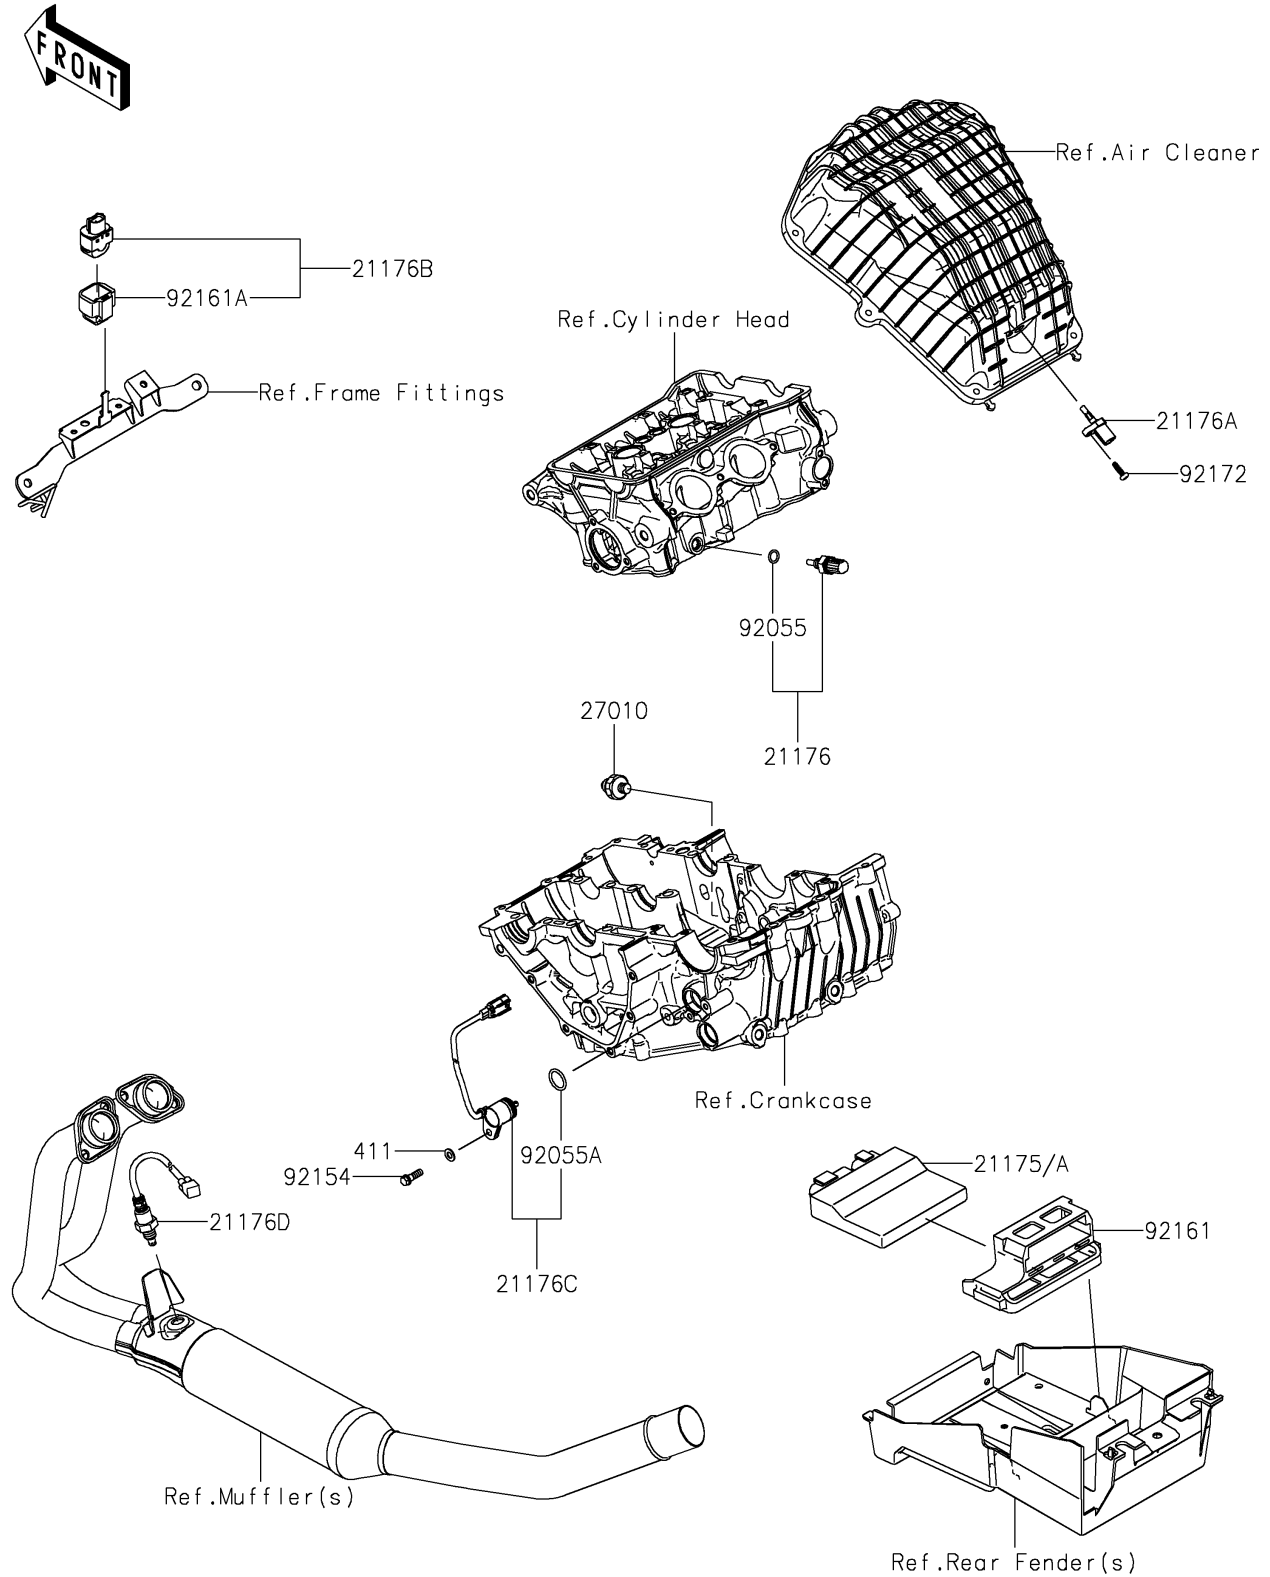

2021 Z400 ABS

PARTS DIAGRAM

Fuel Injection

E1530

2021 Z400 ABS

PARTS LIST

Fuel Injection

ITEM NAME	PART NUMBER	QUANTITY
CONTROL UNIT-ELECTRONIC (Ref # 21175)	21175-1444	1
CONTROL UNIT-ELECTRONIC (Ref # 21175A)	21175-1445	1
SENSOR,WATER TEMP (Ref # 21176)	21176-0009	1
SENSOR,AIR TEMPERATURE (Ref # 21176A)	21176-0048	1
SENSOR,VEHICLE-DOWN (Ref # 21176B)	21176-0704	1
SENSOR,GEAR POSITION (Ref # 21176C)	21176-0852	1
SENSOR,OXYGEN (Ref # 21176D)	21176-0892	1
SWITCH,OIL PRESSURE (Ref # 27010)	27010-1313	1
RING-O,9.5X1.9 (Ref # 92055)	92055-0016	1
RING-O (Ref # 92055A)	92055-0917	1
BOLT (Ref # 92154)	92154-3764	1
DAMPER (Ref # 92161)	92161-0356	1
DAMPER (Ref # 92161A)	92161-0951	1
SCREW,TAPPING,5X16 (Ref # 92172)	92172-0790	1
WASHER-PLAIN,6MM (Ref # 411)	411AA0600	1