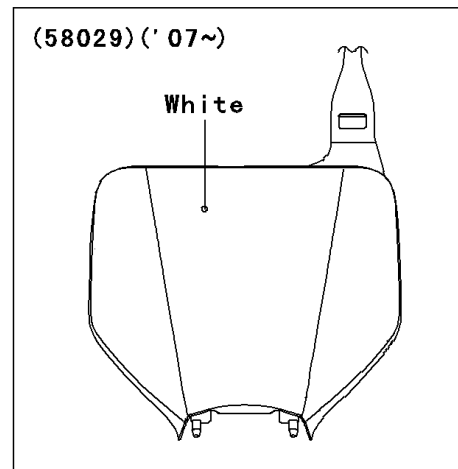

2007 KX250 PARTS DIAGRAM

Accessory

F2910

W0D

2007 KX250 PARTS LIST

Accessory

ITEM NAME	PART NUMBER	QUANTITY
PLATE-NUMBER,S.WHITE (Ref # 58029)	58029-0003-266	1
BOLT,6X12 (Ref # 92153)	92153-0503	1