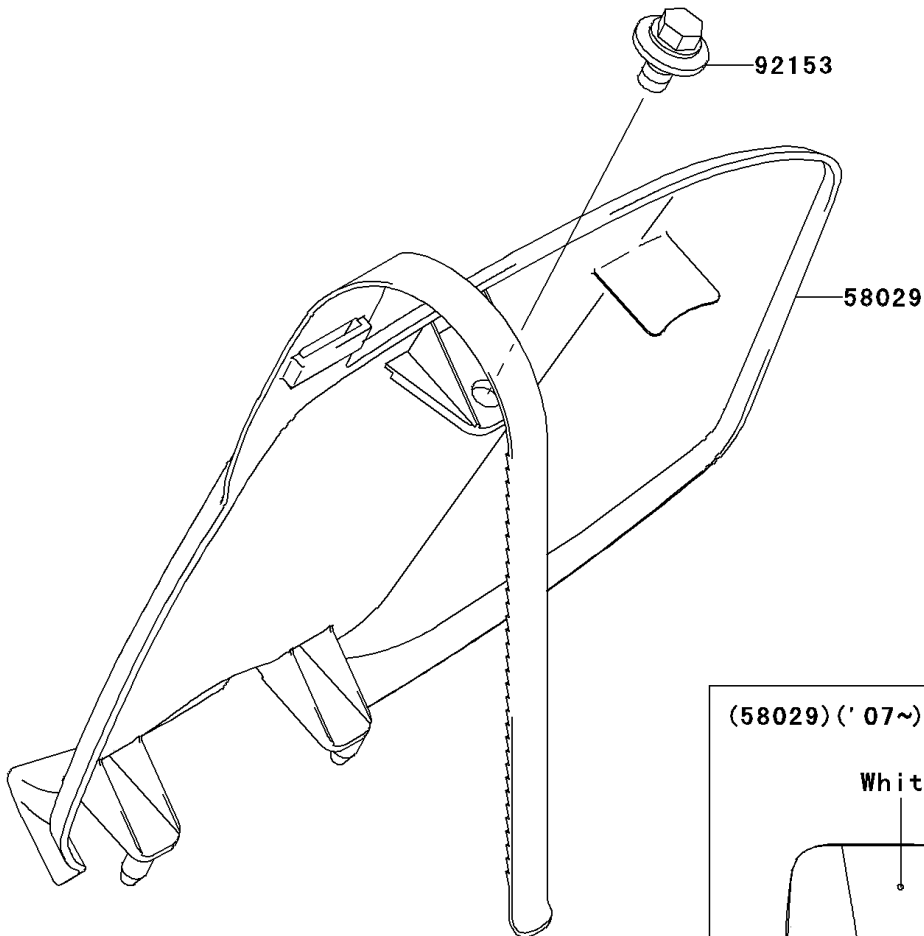

2007 KX250 PARTS DIAGRAM

Accessory

F2910

W0D

2007 KX250 PARTS LIST

Accessory

ITEM NAME	PART NUMBER	QUANTITY
PLATE-NUMBER,S.WHITE (Ref # 58029)	58029-0003-266	1
BOLT,6X12 (Ref # 92153)	92153-0503	1