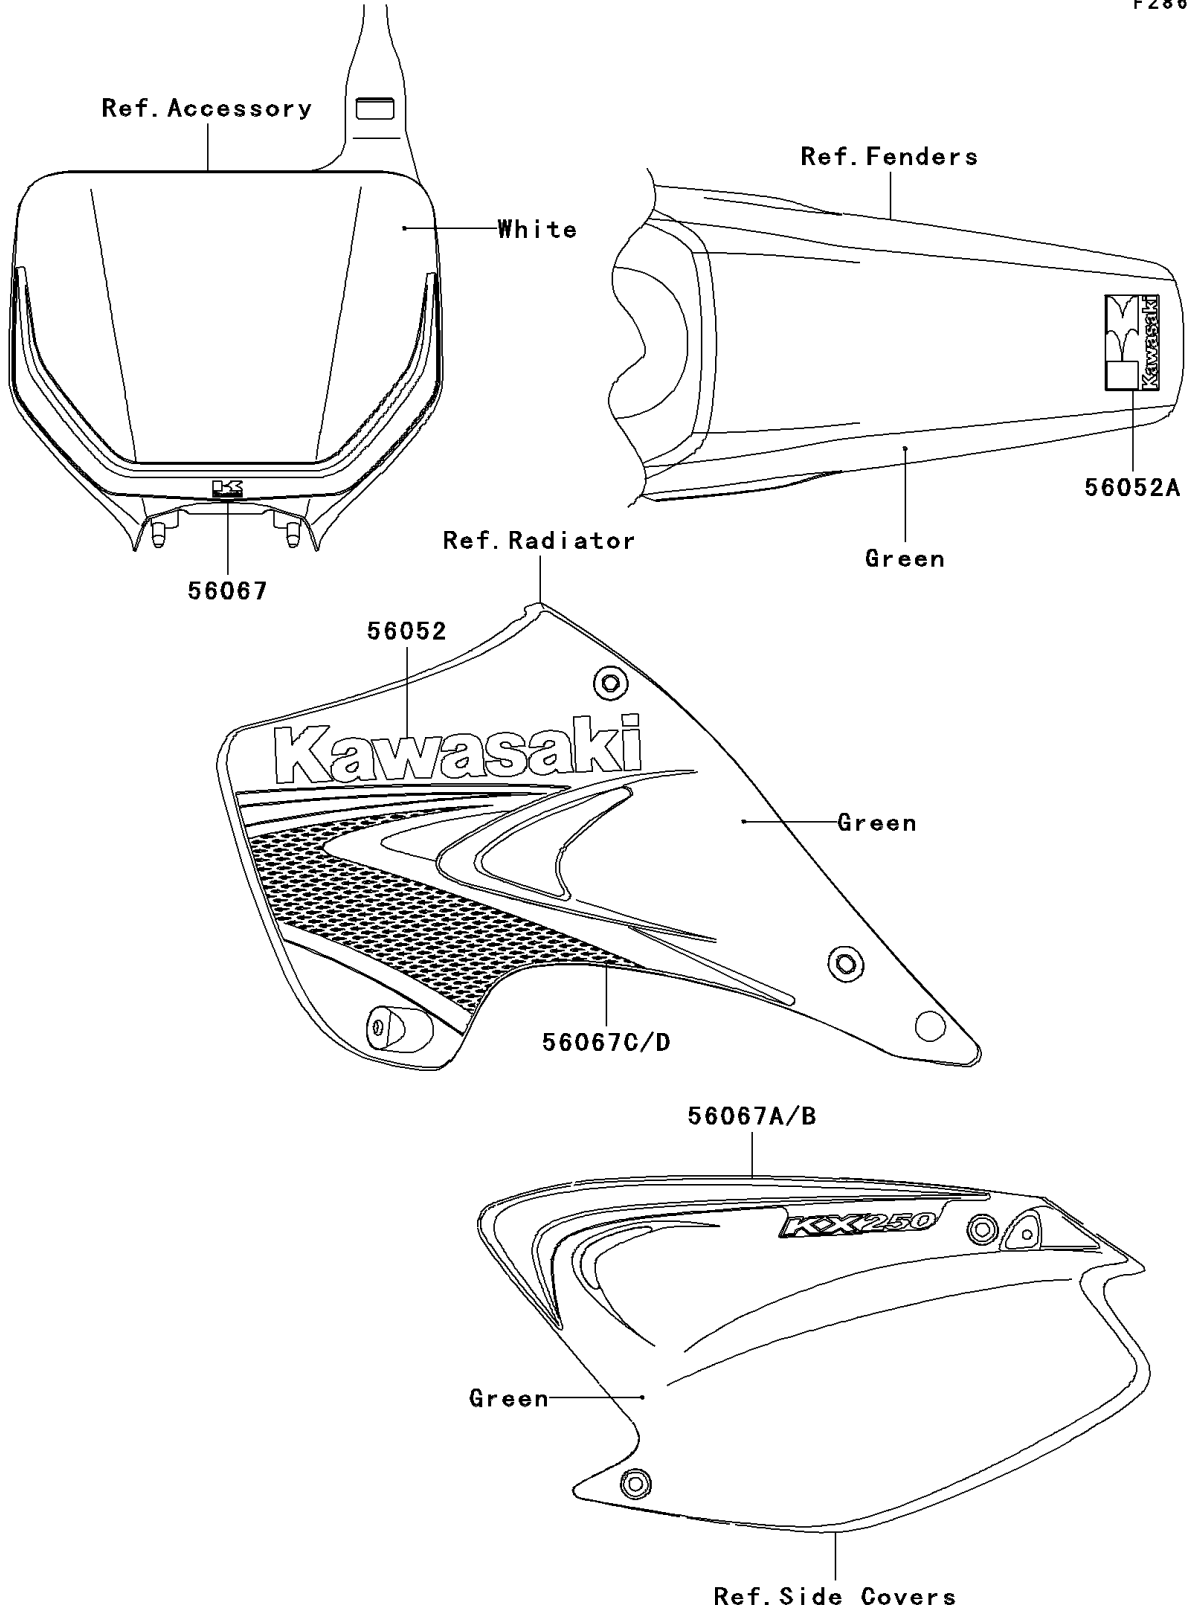

2007 KX250 PARTS DIAGRAM

Decals(R7F)(Green)

F2861A

2007 KX250 PARTS LIST

Decals(R7F)(Green)

ITEM NAME	PART NUMBER	QUANTITY
MARK,SHROUD,KAWASAKI (Ref # 56052)	56052-0368	2
MARK,RR FENDER,KAWASAKI (Ref # 56052A)	56052-0887	1
PATTERN,NUMBER PLATE (Ref # 56067)	56067-0970	1
PATTERN,SIDE COVER,LH (Ref # 56067A)	56067-0979	1
PATTERN,SIDE COVER,RH (Ref # 56067B)	56067-0980	1
PATTERN,SHROUD,LH (Ref # 56067C)	56067-0981	1
PATTERN,SHROUD,RH (Ref # 56067D)	56067-0982	1