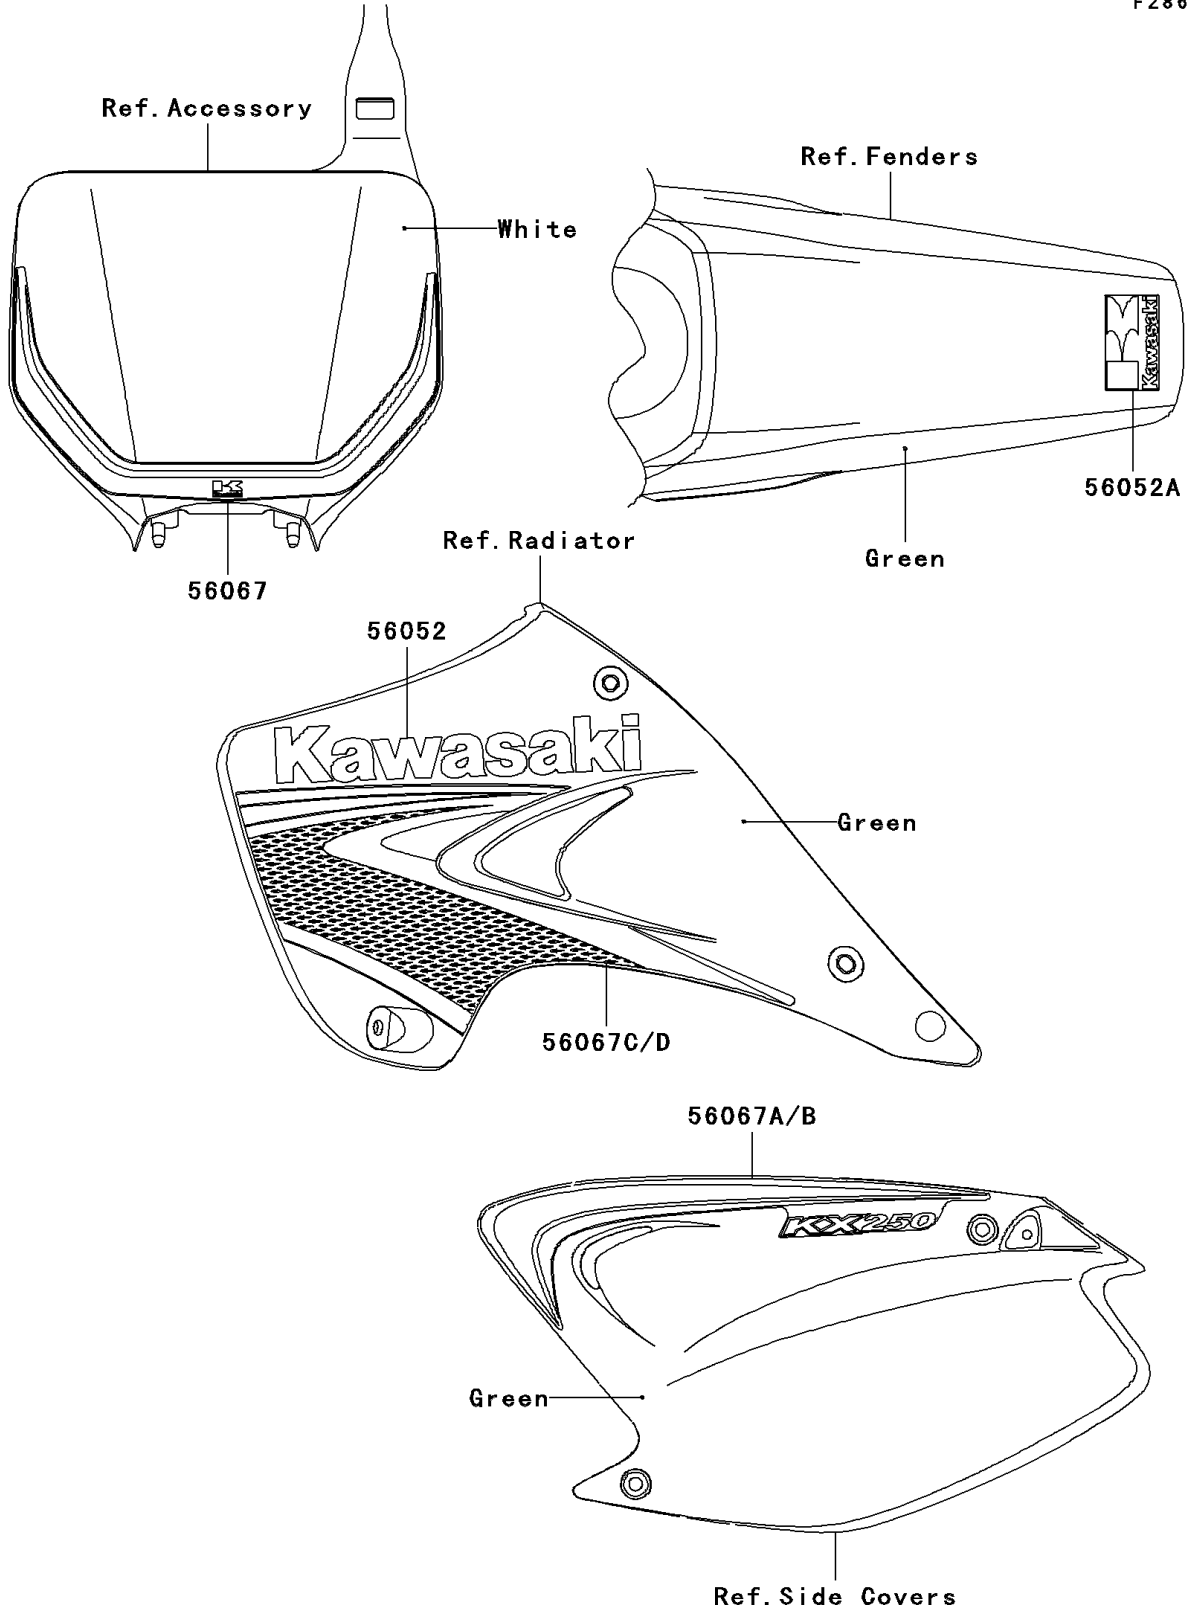

2007 KX250 PARTS DIAGRAM

Decals(R7F)(Green)

F2861A

2007 KX250 PARTS LIST

Decals(R7F)(Green)

ITEM NAME	PART NUMBER	QUANTITY
MARK,SHROUD,KAWASAKI (Ref # 56052)	56052-0368	2
MARK,RR FENDER,KAWASAKI (Ref # 56052A)	56052-0887	1
PATTERN,NUMBER PLATE (Ref # 56067)	56067-0970	1
PATTERN,SIDE COVER,LH (Ref # 56067A)	56067-0979	1
PATTERN,SIDE COVER,RH (Ref # 56067B)	56067-0980	1
PATTERN,SHROUD,LH (Ref # 56067C)	56067-0981	1
PATTERN,SHROUD,RH (Ref # 56067D)	56067-0982	1