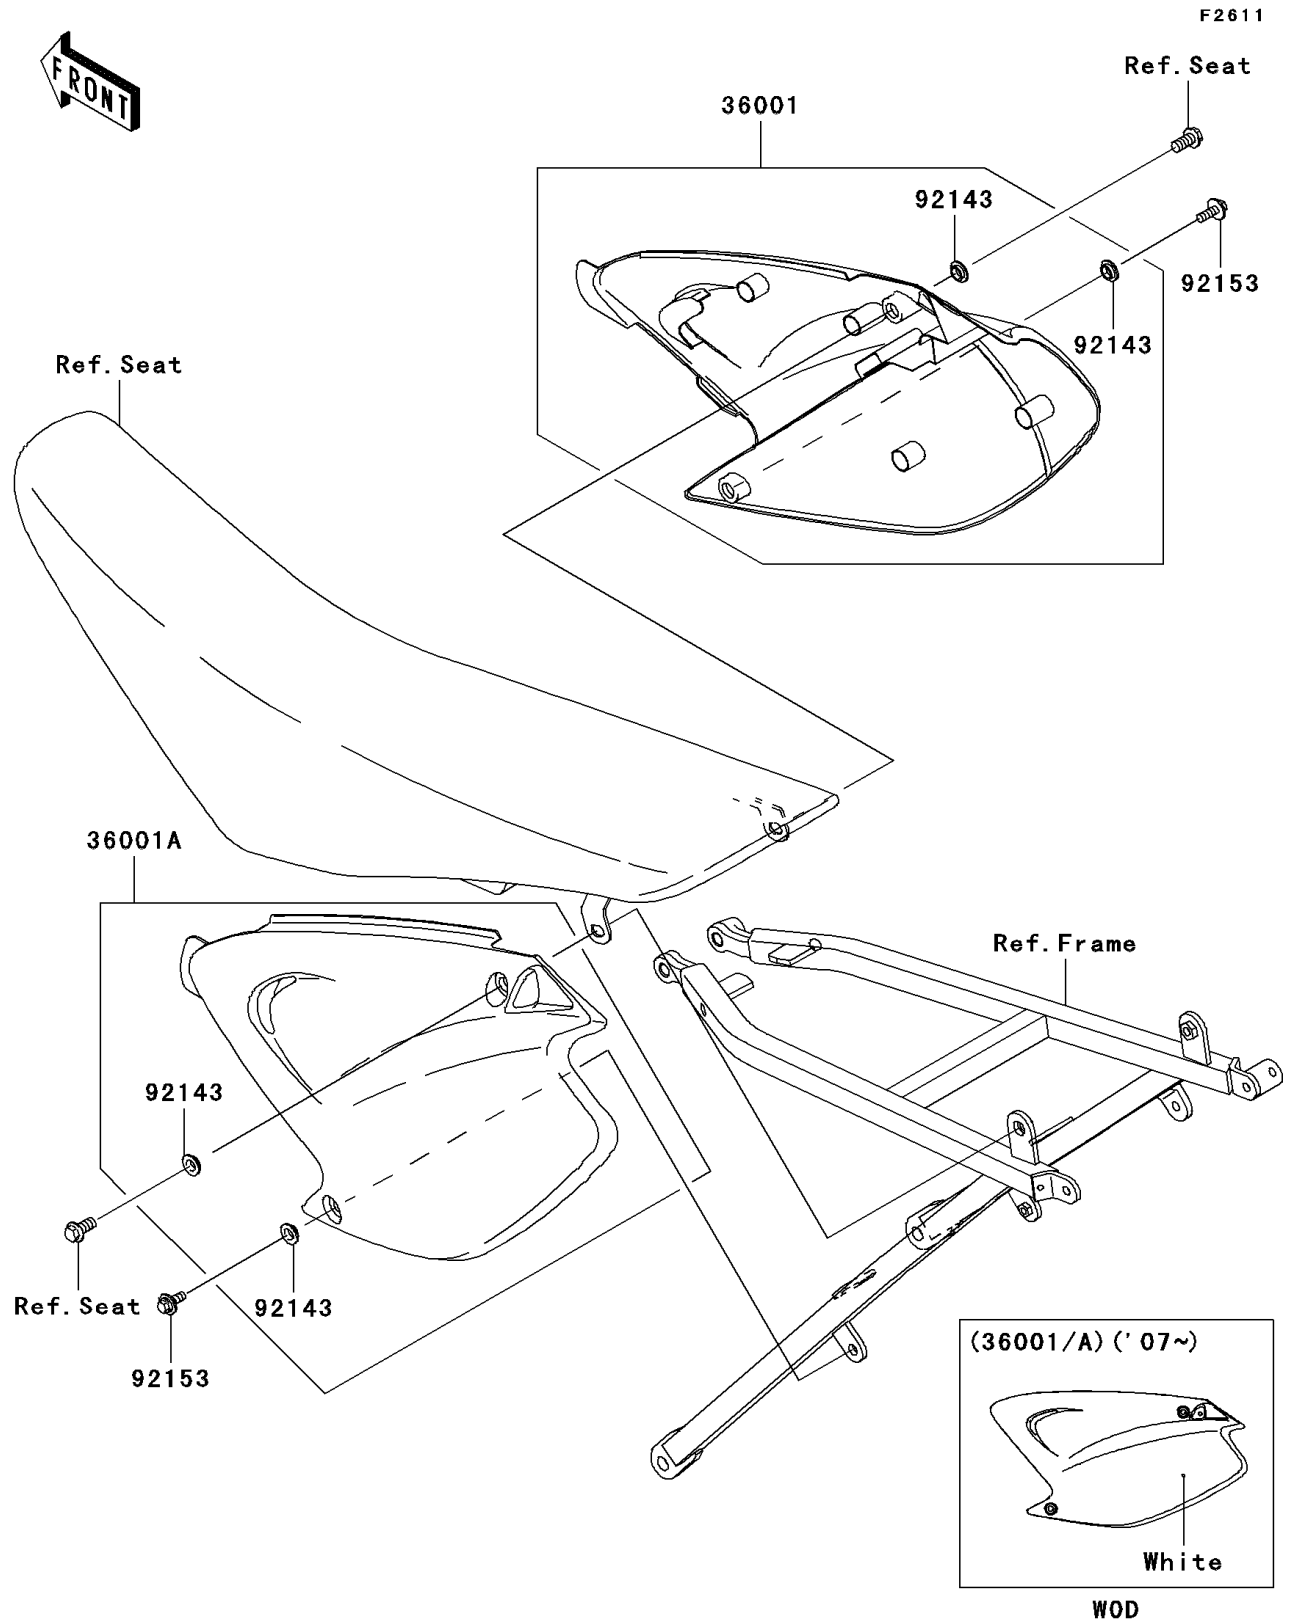

2007 KX250 PARTS DIAGRAM

Side Covers

2007 KX250 PARTS LIST

Side Covers

ITEM NAME	PART NUMBER	QUANTITY
COVER-SIDE,RH,S.WHITE (Ref # 36001)	36001-0056-266	1
COVER-SIDE,LH,S.WHITE (Ref # 36001A)	36001-1671-266	1
COLLAR (Ref # 92143)	92143-1196	4
BOLT,6X16 (Ref # 92153)	92153-0863	2