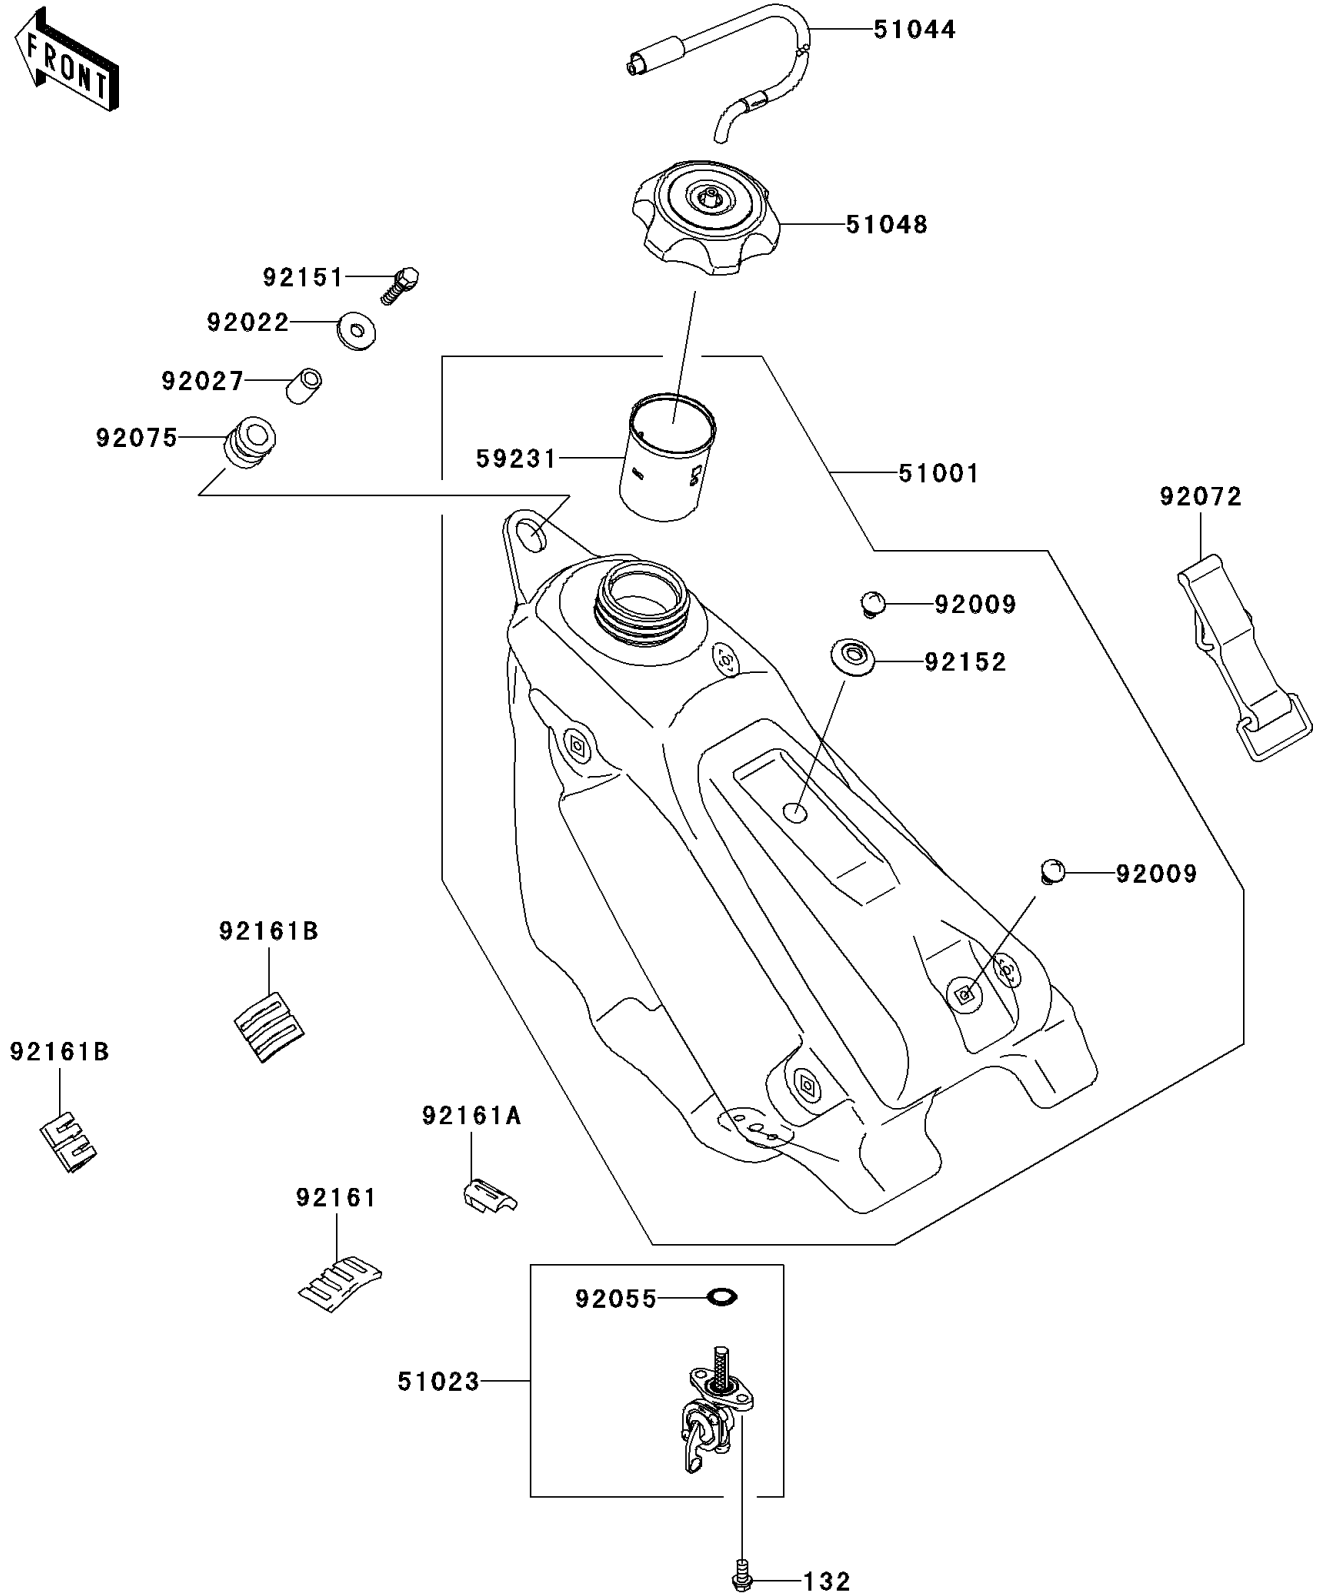

2007 KX250 PARTS DIAGRAM

Fuel Tank

F2410

2007 KX250 PARTS LIST

Fuel Tank

ITEM NAME	PART NUMBER	QUANTITY
BOLT-FLANGED-SMALL,6X12 (Ref # 132)	132G0612	2
TANK-COMP-FUEL,F.BLACK (Ref # 51001)	51001-0080-6Z	1
TAP-ASSY,FUEL (Ref # 51023)	51023-0020	1
TUBE-ASSY,TANK CAP (Ref # 51044)	51044-0023	1
CAP-ASSY-TANK,FUEL (Ref # 51048)	51048-0009	1
FILLER (Ref # 59231)	59231-0019	1
SCREW,6MM (Ref # 92009)	92009-1971	2
WASHER,6.5X24X2 (Ref # 92022)	92022-1690	1
COLLAR,6.8X10X14 (Ref # 92027)	92027-1966	1
RING-O,FUEL TAP PACKING (Ref # 92055)	92055-0078	1
BAND,FUEL TANK (Ref # 92072)	92072-1229	1
DAMPER (Ref # 92075)	92075-1787	1
BOLT,FLANGED-SMALL,6X25 (Ref # 92151)	92151-1930	1
COLLAR (Ref # 92152)	92152-1346	1
DAMPER,FUEL TANK,RR (Ref # 92161)	92161-1279	1
DAMPER,FUEL TANK,RR (Ref # 92161A)	92161-1280	1
DAMPER,FUEL TANK,SIDE (Ref # 92161B)	92161-1291	2