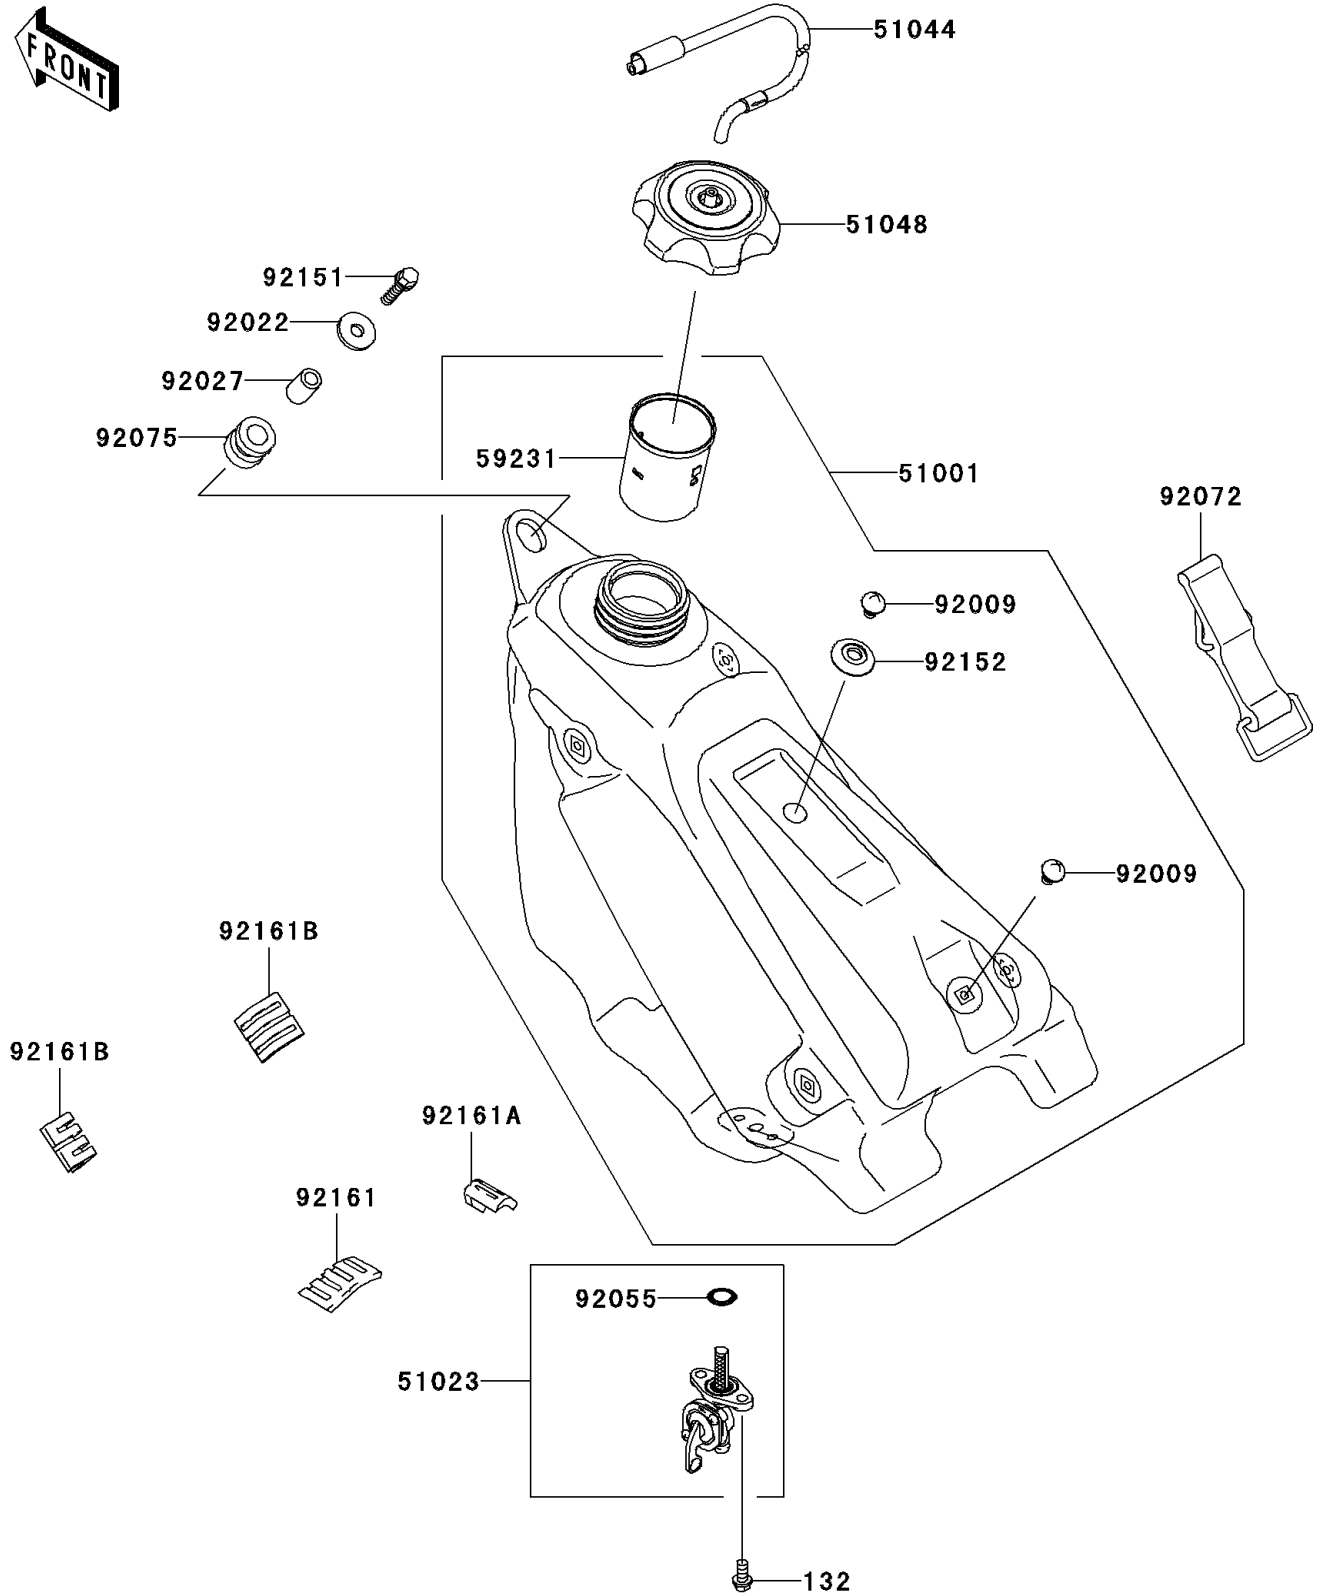

2006 KX250 PARTS DIAGRAM

Fuel Tank

F2410

2006 KX250 PARTS LIST

Fuel Tank

ITEM NAME	PART NUMBER	QUANTITY
BOLT-FLANGED-SMALL,6X12 (Ref # 132)	132G0612	2
TANK-COMP-FUEL,F.BLACK (Ref # 51001)	51001-0080-6Z	1
TAP-ASSY,FUEL (Ref # 51023)	51023-0020	1
TUBE-ASSY,TANK CAP (Ref # 51044)	51044-0023	1
CAP-ASSY-TANK,FUEL (Ref # 51048)	51048-0009	1
FILLER (Ref # 59231)	59231-0019	1
SCREW,6MM (Ref # 92009)	92009-1971	2
WASHER,6.5X24X2 (Ref # 92022)	92022-1690	1
COLLAR,6.8X10X14 (Ref # 92027)	92027-1966	1
RING-O,FUEL TAP PACKING (Ref # 92055)	92055-0078	1
BAND,FUEL TANK (Ref # 92072)	92072-1229	1
DAMPER (Ref # 92075)	92075-1787	1
BOLT,FLANGED-SMALL,6X25 (Ref # 92151)	92151-1930	1
COLLAR (Ref # 92152)	92152-1346	1
DAMPER,FUEL TANK,RR (Ref # 92161)	92161-1279	1
DAMPER,FUEL TANK,RR (Ref # 92161A)	92161-1280	1
DAMPER,FUEL TANK,SIDE (Ref # 92161B)	92161-1291	2