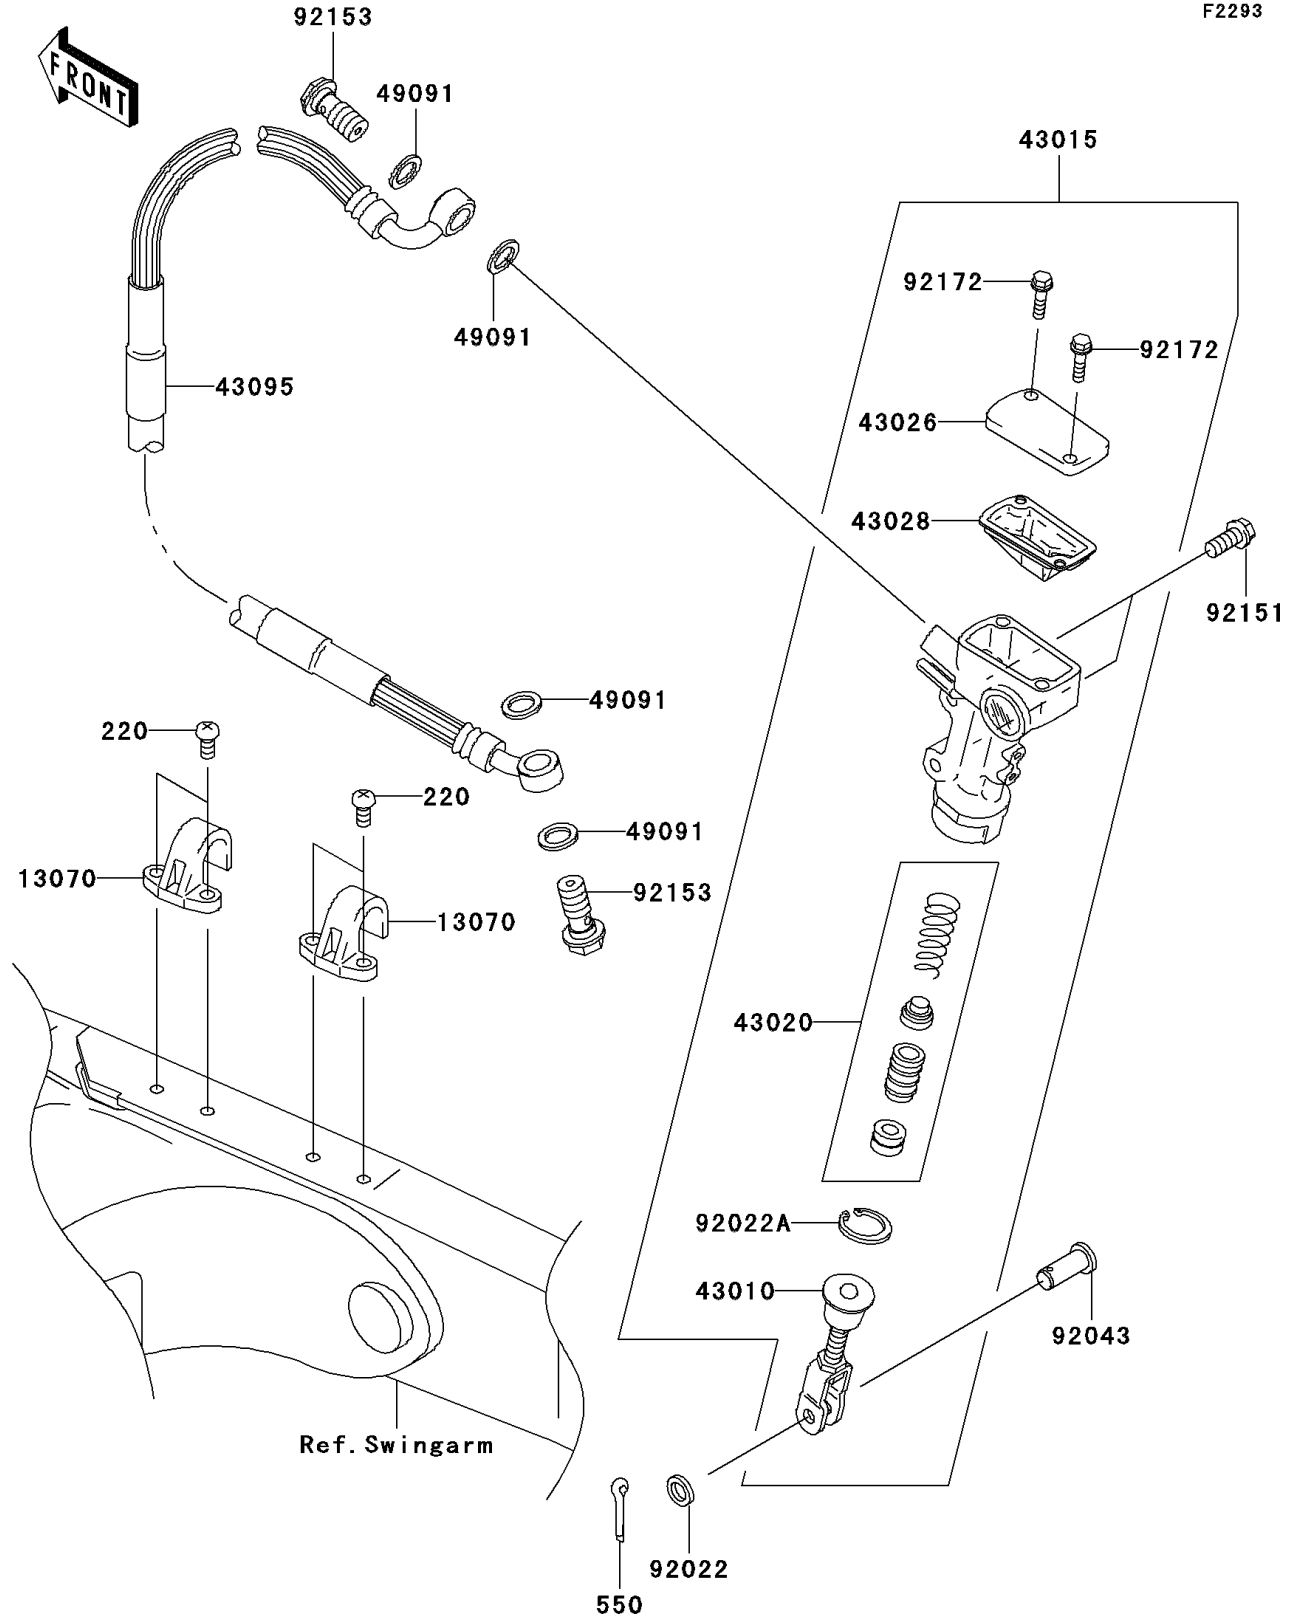

2007 KX250 PARTS DIAGRAM

Rear Master Cylinder

F2293

2007 KX250 PARTS LIST

Rear Master Cylinder

ITEM NAME	PART NUMBER	QUANTITY
SCREW-PAN-CROS,5X10 (Ref # 220)	220B0510	4
PIN-COTTER,2.0X15 (Ref # 550)	550D2015	1
GUIDE,BRAKE HOSE (Ref # 13070)	13070-0048	2
ROD-ASSY-BRAKE (Ref # 43010)	43010-1087	1
CYLINDER-ASSY-MASTER,RR (Ref # 43015)	43015-0004	1
PISTON-COMP-BRAKE (Ref # 43020)	43020-1094	1
CAP-BRAKE (Ref # 43026)	43026-1086	1
DIAPHRAGM (Ref # 43028)	43028-1092	1
HOSE-BRAKE,RR (Ref # 43095)	43095-0047	1
WASHER-SEAL,10.1X14.5X1.5 (Ref # 49091)	49091-0001	4
WASHER,8.5X13X1 (Ref # 92022)	92022-1028	1
WASHER,CIRCRIP (Ref # 92022A)	92022-1601	1
PIN (Ref # 92043)	92043-0004	1
BOLT,6X14 (Ref # 92151)	92151-1423	2
BOLT,OIL,L=23 (Ref # 92153)	92153-0627	2
SCREW (Ref # 92172)	92172-1064	2