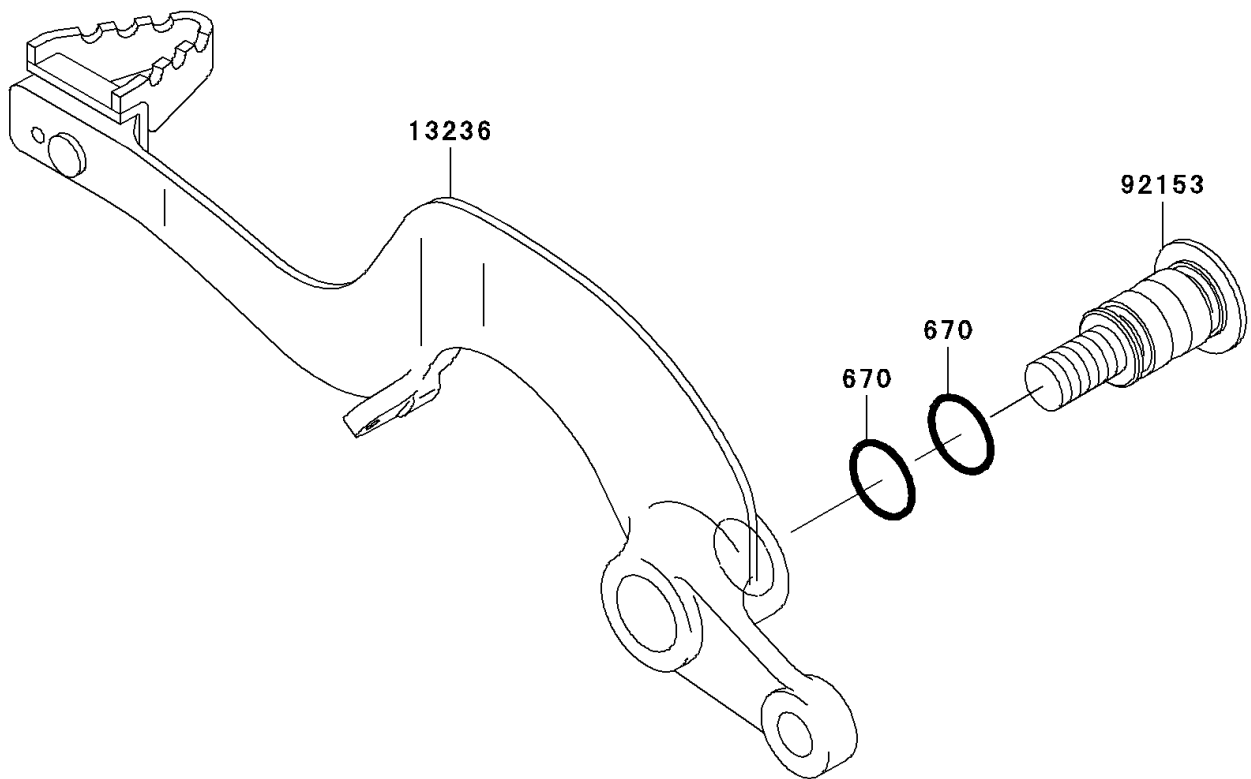

2007 KX250 PARTS DIAGRAM

Brake Pedal

F2260

2007 KX250 PARTS LIST

Brake Pedal

ITEM NAME	PART NUMBER	QUANTITY
O RING,12MM (Ref # 670)	670B2012	2
LEVER-COMP,BRAKE PEDAL (Ref # 13236)	13236-0057	1
SPRING,BRAKE PEDAL RETURN (Ref # 92144)	92144-1752	1
BOLT,BRAKE PEDAL,10MM (Ref # 92153)	92153-0974	1
TUBE,13X16X25 (Ref # 92190)	92190-1488	1