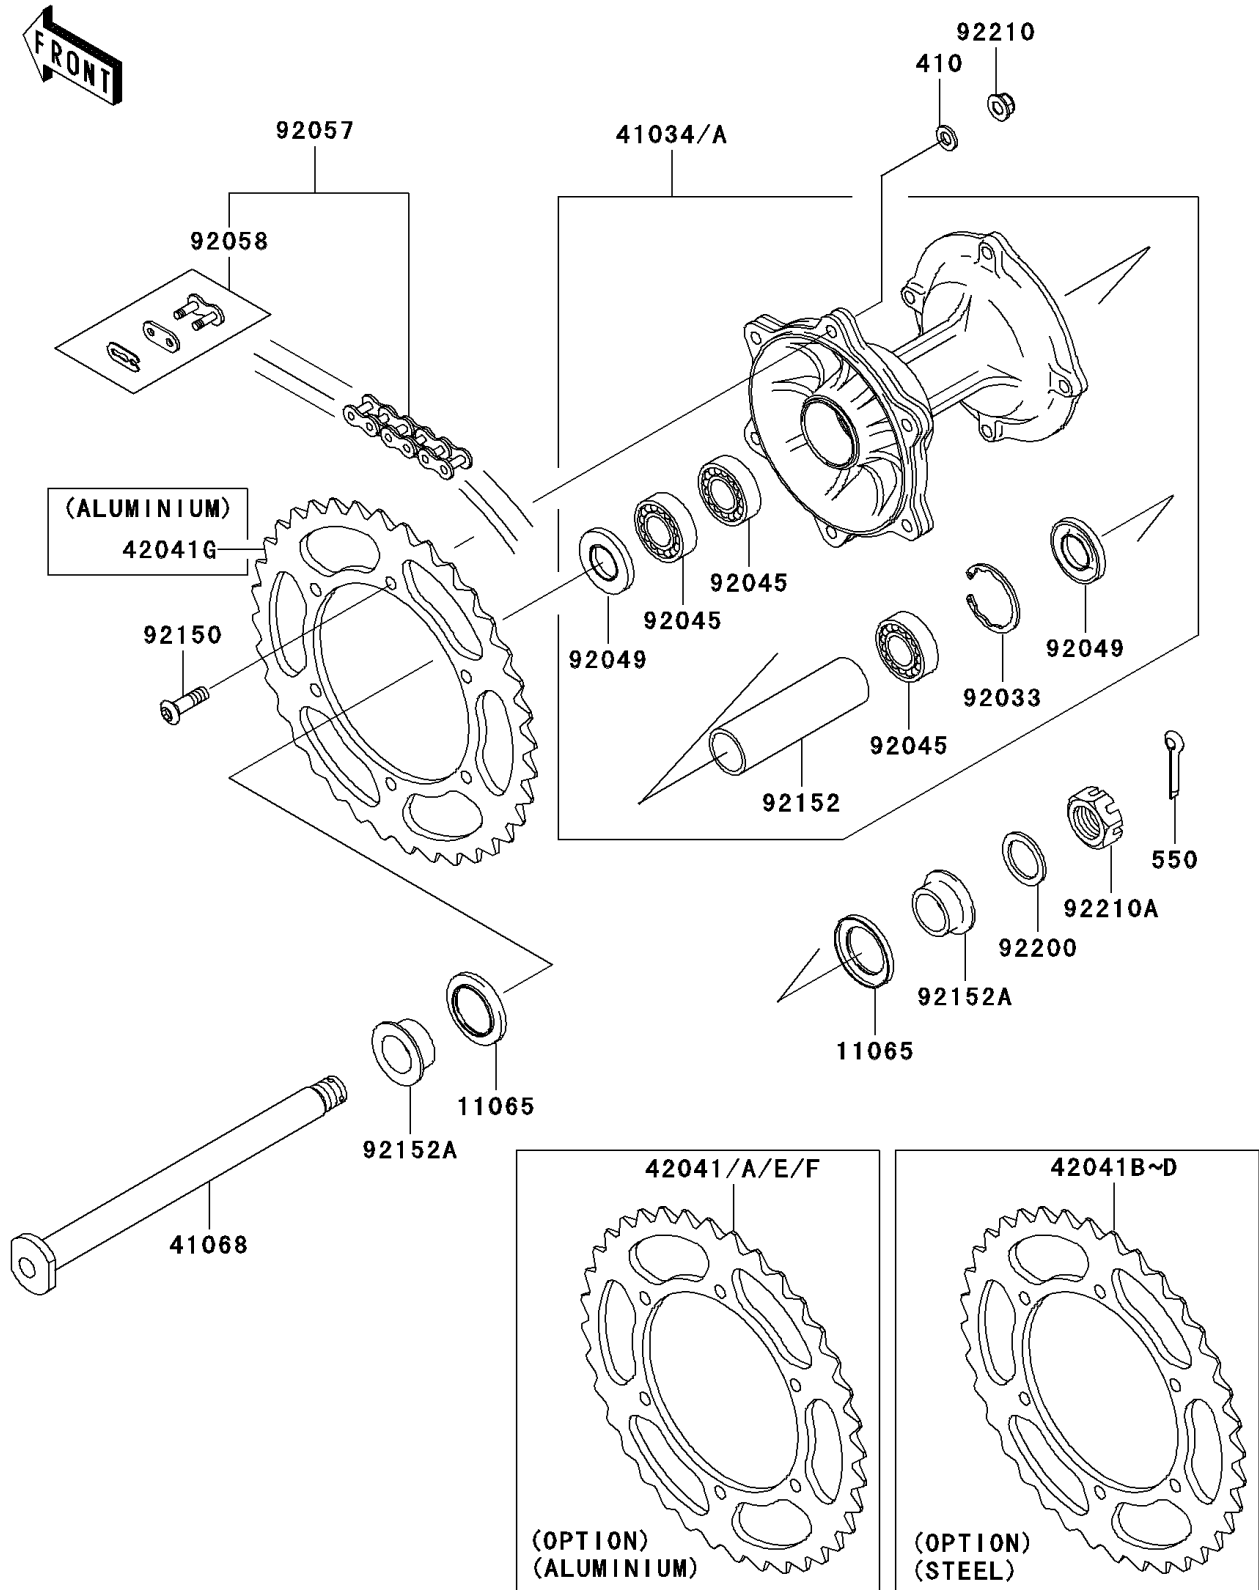

2007 KX250 PARTS DIAGRAM

Rear Hub

F2240

2007 KX250 PARTS LIST

Rear Hub

ITEM NAME	PART NUMBER	QUANTITY
WASHER-PLAIN-SMALL,8MM (Ref # 410)	410B0800	6
PIN-COTTER,3.0X35 (Ref # 550)	550D3035	1
CAP,AXLE (Ref # 11065)	11065-1253	2
DRUM-ASSY,REAR BRAKE,M.M.GOLD (Ref # 41034A)	41034-0038-10Y	1
AXLE,RR (Ref # 41068)	41068-1466	1
SPROCKET-HUB,52T,AL (Ref # 42041)	42041-0001	1
SPROCKET-HUB,53T,AL (Ref # 42041A)	42041-0002	1
SPROCKET-HUB,50T (Ref # 42041B)	42041-1408	1
SPROCKET-HUB,51T (Ref # 42041C)	42041-1428	1
SPROCKET-HUB,52T (Ref # 42041D)	42041-1429	1
SPROCKET-HUB,49T,AL (Ref # 42041E)	42041-1449	1
SPROCKET-HUB,50T,AL (Ref # 42041F)	42041-1450	1
SPROCKET-HUB,51T,AL (Ref # 42041G)	42041-1451	1
RING-SNAP,42MM (Ref # 92033)	92033-1041	1
BEARING-BALL,69052RS (Ref # 92045)	92045-1446	3
SEAL-OIL (Ref # 92049)	92049-1614	2
CHAIN,DRIVE,DID520DMA2SDHX116L (Ref # 92057)	92057-0086	1
JOINT-CHAIN,DRIVE (Ref # 92058)	92058-1074	1
BOLT,SOCKET,8X28 (Ref # 92150)	92150-1978	6
COLLAR,REAR BRAKE DRUM,L=106.5 (Ref # 92152)	92152-1427	1
COLLAR,RR AXLE,L=17 (Ref # 92152A)	92152-1473	2
WASHER,22.5X35X2.3 (Ref # 92200)	92200-1623	1
NUT,FLANGED,LOCK,8MM (Ref # 92210)	92210-0159	6
NUT,CASTLE,22MM (Ref # 92210A)	92210-1411	1