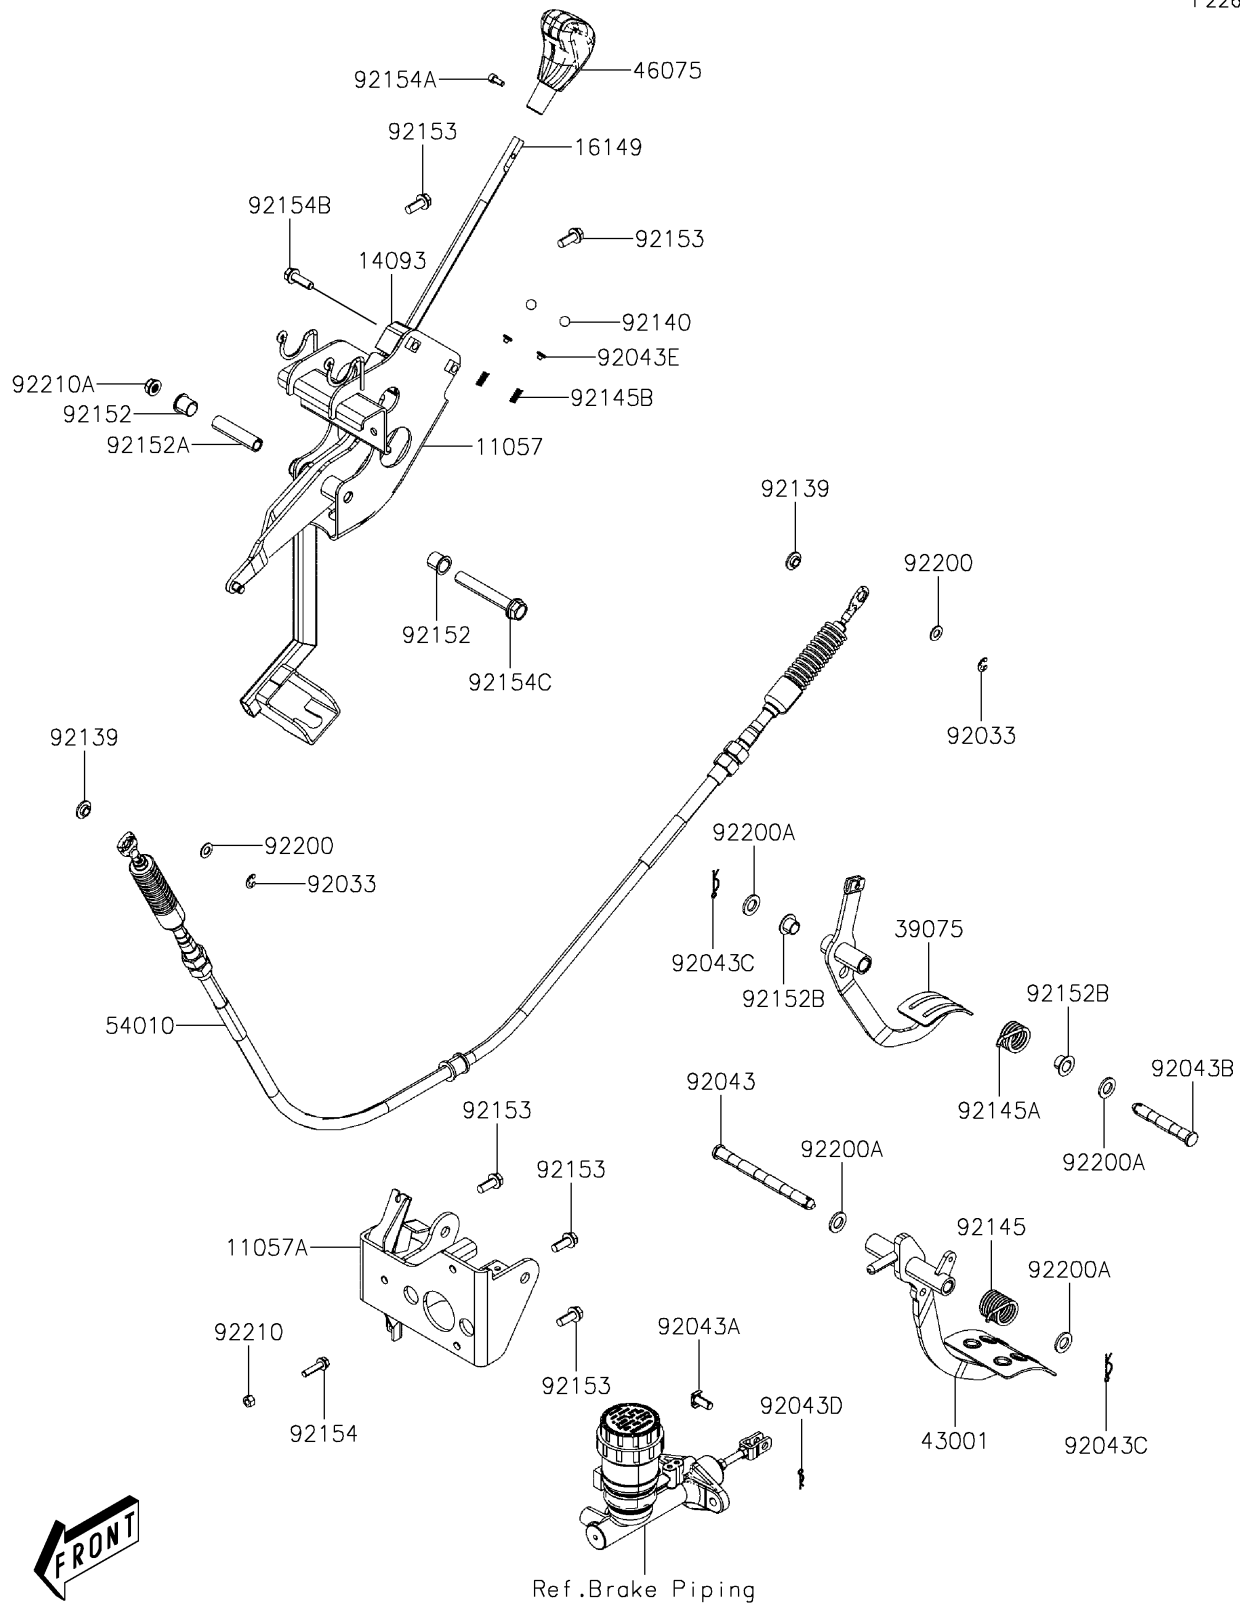

2020 MULE PRO-MX™ EPS CAMO PARTS DIAGRAM

Brake Pedal/Throttle Lever

F2260

2020 MULE PRO-MX™ EPS CAMO PARTS LIST

Brake Pedal/Throttle Lever

ITEM NAME	PART NUMBER	QUANTITY
BRACKET,SHIFT (Ref # 11057)	11057-Y003	1
BRACKET,BRAKE PEDAL (Ref # 11057A)	11057-Y008	1
COVER,SHIFT LEVER GUIDE (Ref # 14093)	14093-Y007	1
BAR,SHIFT (Ref # 16149)	16149-Y001	1
LEVER-THROTTLE (Ref # 39075)	39075-Y001	1
LEVER-BRAKE,PEDAL (Ref # 43001)	43001-Y002	1
GRIP (Ref # 46075)	46075-0569	1
CABLE,SHIFT (Ref # 54010)	54010-Y002	1
RING-SNAP (Ref # 92033)	92033-Y041	1
PIN (Ref # 92043)	92043-Y039	1
PIN (Ref # 92043A)	92043-Y040	1
PIN (Ref # 92043B)	92043-Y041	1
PIN,LOCK,14MM (Ref # 92043C)	92043-Y044	1
PIN,LOCK,8MM (Ref # 92043D)	92043-Y045	1
PIN (Ref # 92043E)	92043-Y047	1
BUSHING,SHIFT (Ref # 92139)	92139-Y013	1
BALL,STEEL 12 (Ref # 92140)	92140-Y001	1
SPRING,BRAKE PEDAL RETURN (Ref # 92145)	92145-Y064	1
SPRING,THROTTLE PEDAL RETURN (Ref # 92145A)	92145-Y065	1
SPRING (Ref # 92145B)	92145-Y066	1
COLLAR,SHIFT PIVOT (Ref # 92152)	92152-Y062	1
COLLAR,SHIFT PIVOT (Ref # 92152A)	92152-Y063	1
COLLAR (Ref # 92152B)	92152-Y065	1
BOLT,FLANGE,8X20 (Ref # 92153)	92153-Y033	1
BOLT,FLANGE,6X25 (Ref # 92154)	92154-Y130	1
BOLT,SOCKET,5X12 (Ref # 92154A)	92154-Y176	1
BOLT,FLANGE,8X25 (Ref # 92154B)	92154-Y195	1
BOLT,FLANGE,12X80 (Ref # 92154C)	92154-Y200	1
WASHER,8MM (Ref # 92200)	92200-Y044	1

2020 MULE PRO-MX™ EPS CAMO PARTS LIST

Brake Pedal/Throttle Lever

ITEM NAME	PART NUMBER	QUANTITY
WASHER,12MM (Ref # 92200A)	92200-Y091	1
NUT,HEX,6MM (Ref # 92210)	92210-Y074	1
NUT,FLANGE,12MM (Ref # 92210A)	92210-Y090	1