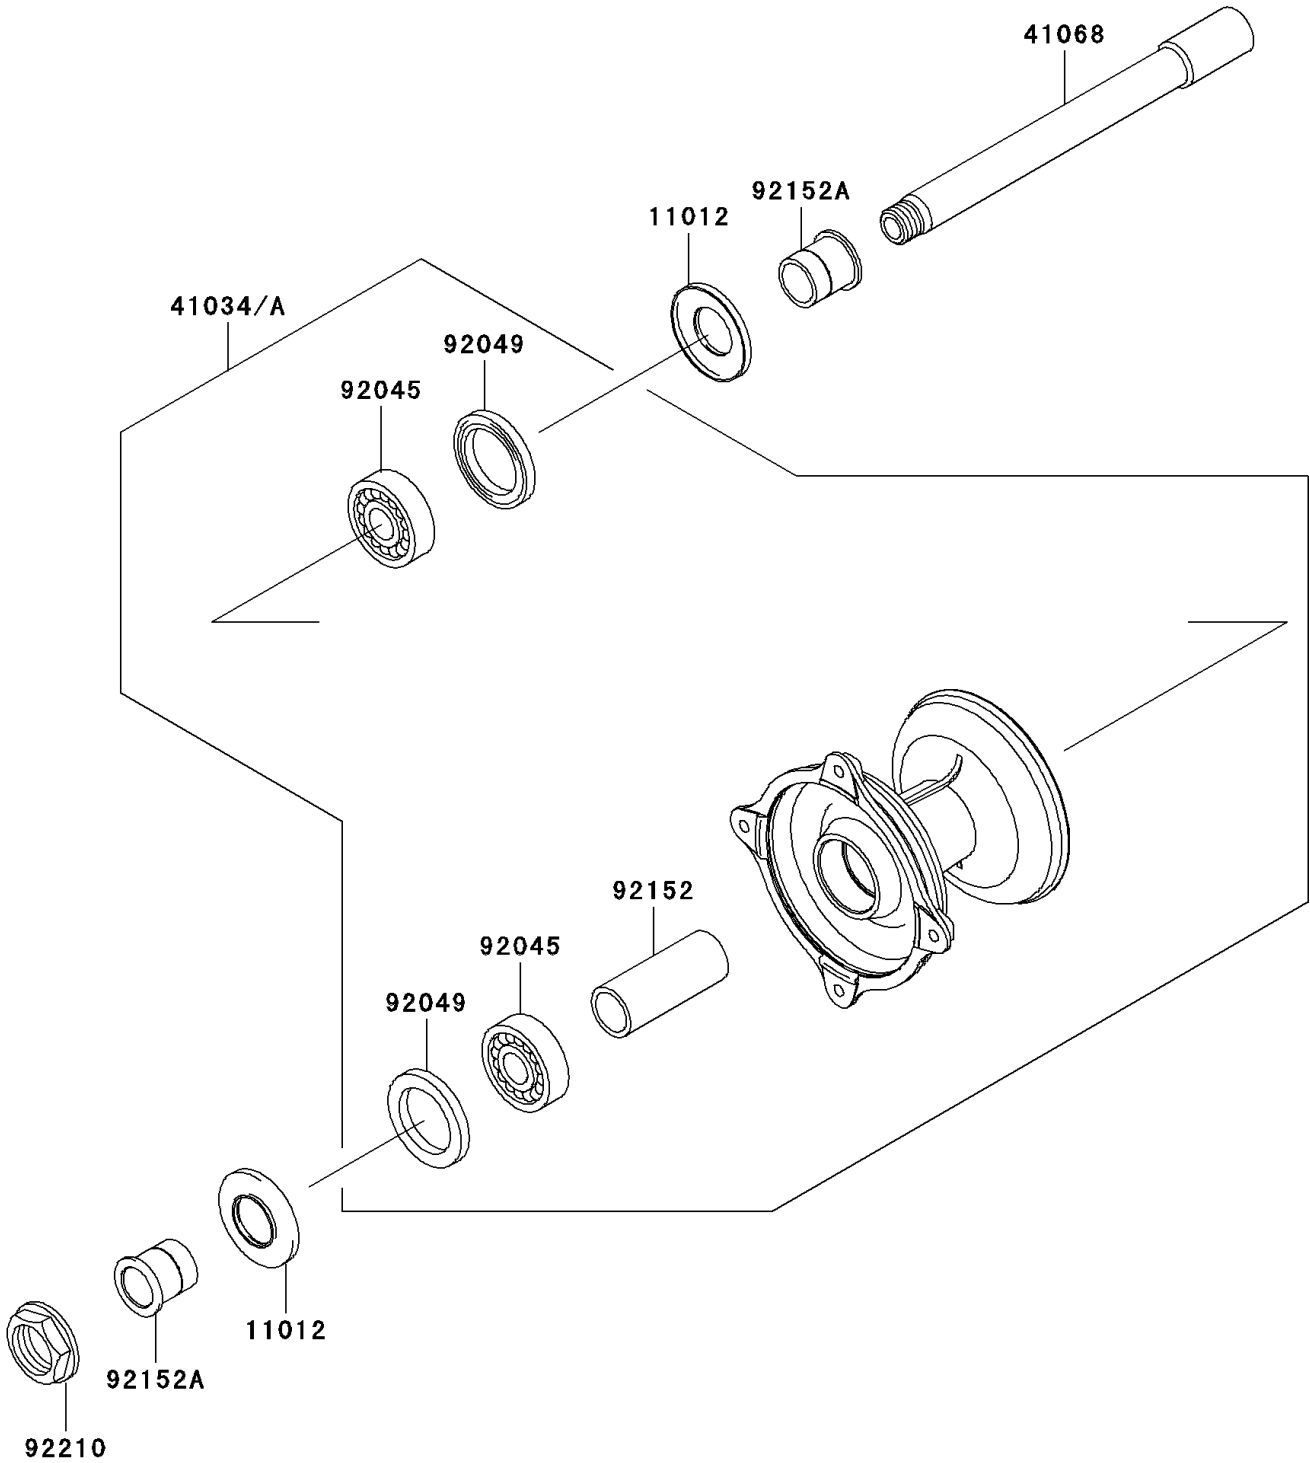

2007 KX250 PARTS DIAGRAM

Front Hub

F2230

2007 KX250 PARTS LIST

Front Hub

ITEM NAME	PART NUMBER	QUANTITY
CAP,AXLE (Ref # 11012)	11012-1581	2
DRUM-ASSY,FRONT BRAKE,M.M.GOLD (Ref # 41034A)	41034-0037-10Y	1
AXLE,FR (Ref # 41068)	41068-0004	1
BEARING-BALL,69042RS (Ref # 92045)	92045-1284	2
SEAL-OIL,BJNC-2 25X37X5 (Ref # 92049)	92049-1403	2
COLLAR,FRONT BRAKE DRUM,L=65 (Ref # 92152)	92152-0028	1
COLLAR,FR AXLE,L=27.5 (Ref # 92152A)	92152-0324	2
NUT,18MM (Ref # 92210)	92210-0065	1