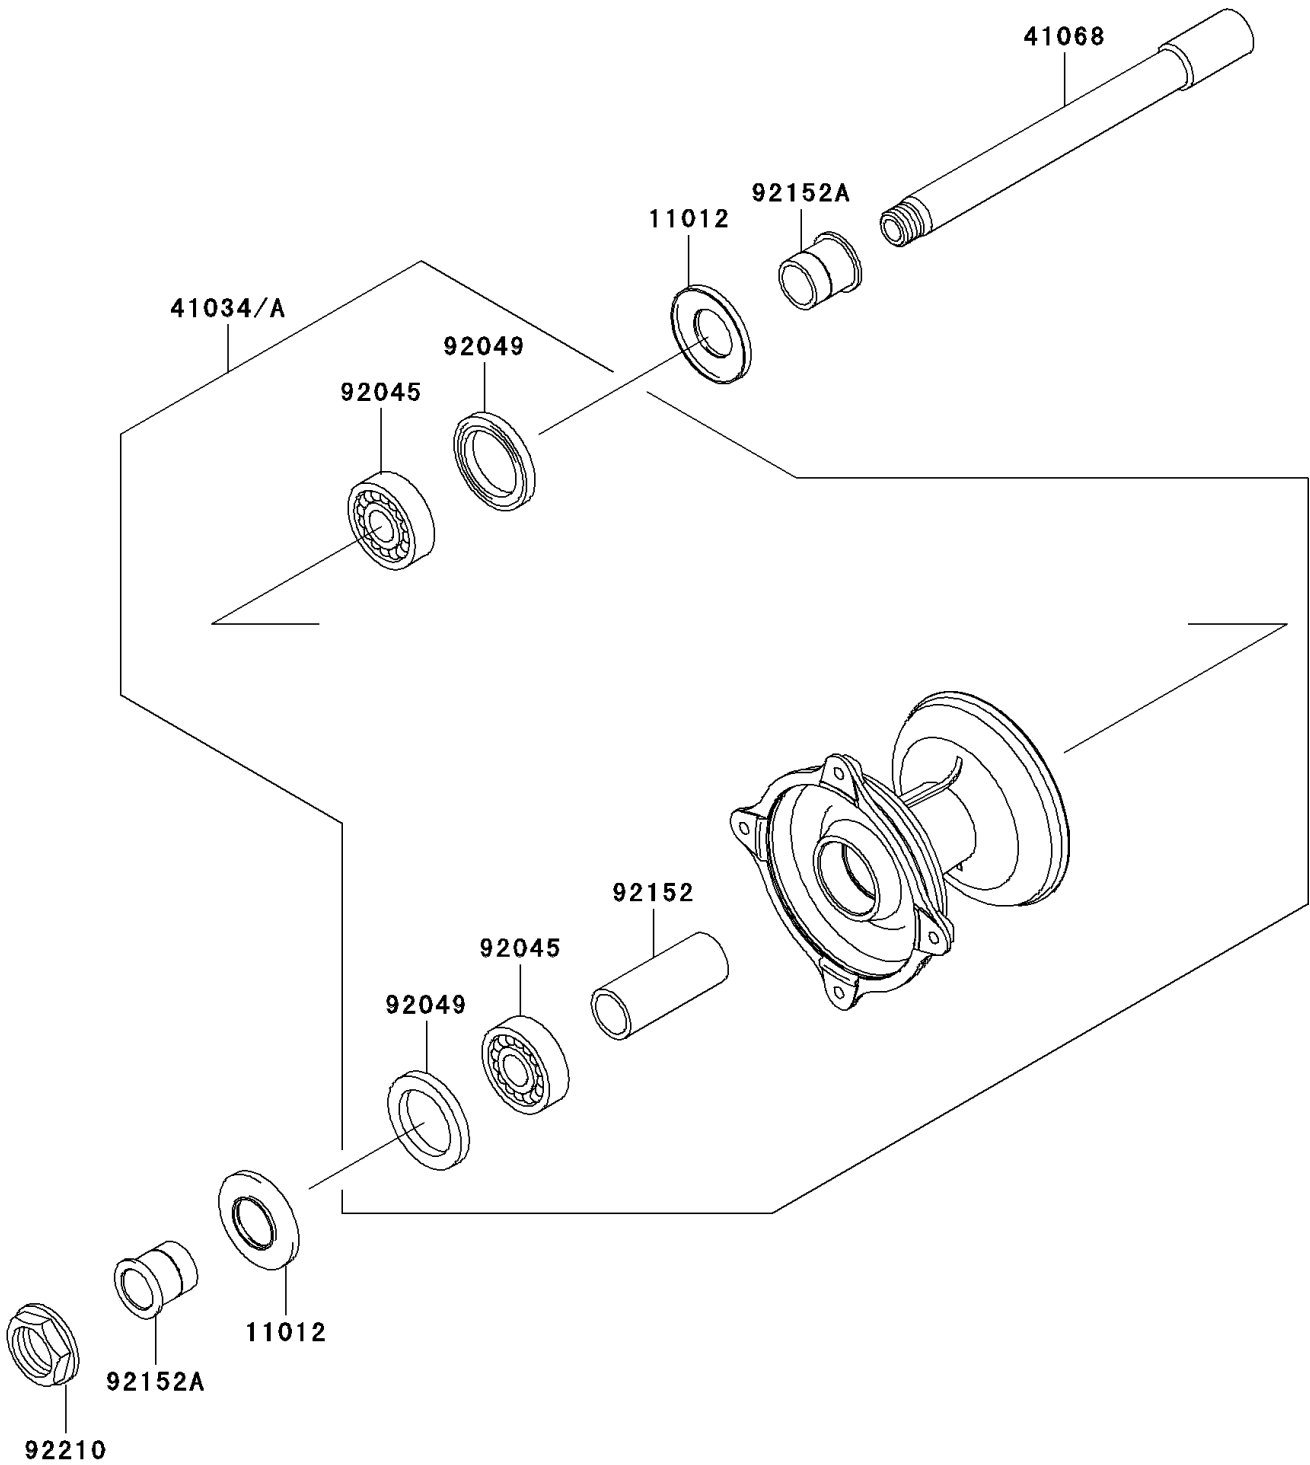

2007 KX250 PARTS DIAGRAM

Front Hub

F2230

2007 KX250 PARTS LIST

Front Hub

ITEM NAME	PART NUMBER	QUANTITY
CAP,AXLE (Ref # 11012)	11012-1581	2
DRUM-ASSY,FRONT BRAKE,M.M.GOLD (Ref # 41034A)	41034-0037-10Y	1
AXLE,FR (Ref # 41068)	41068-0004	1
BEARING-BALL,69042RS (Ref # 92045)	92045-1284	2
SEAL-OIL,BJNC-2 25X37X5 (Ref # 92049)	92049-1403	2
COLLAR,FRONT BRAKE DRUM,L=65 (Ref # 92152)	92152-0028	1
COLLAR,FR AXLE,L=27.5 (Ref # 92152A)	92152-0324	2
NUT,18MM (Ref # 92210)	92210-0065	1