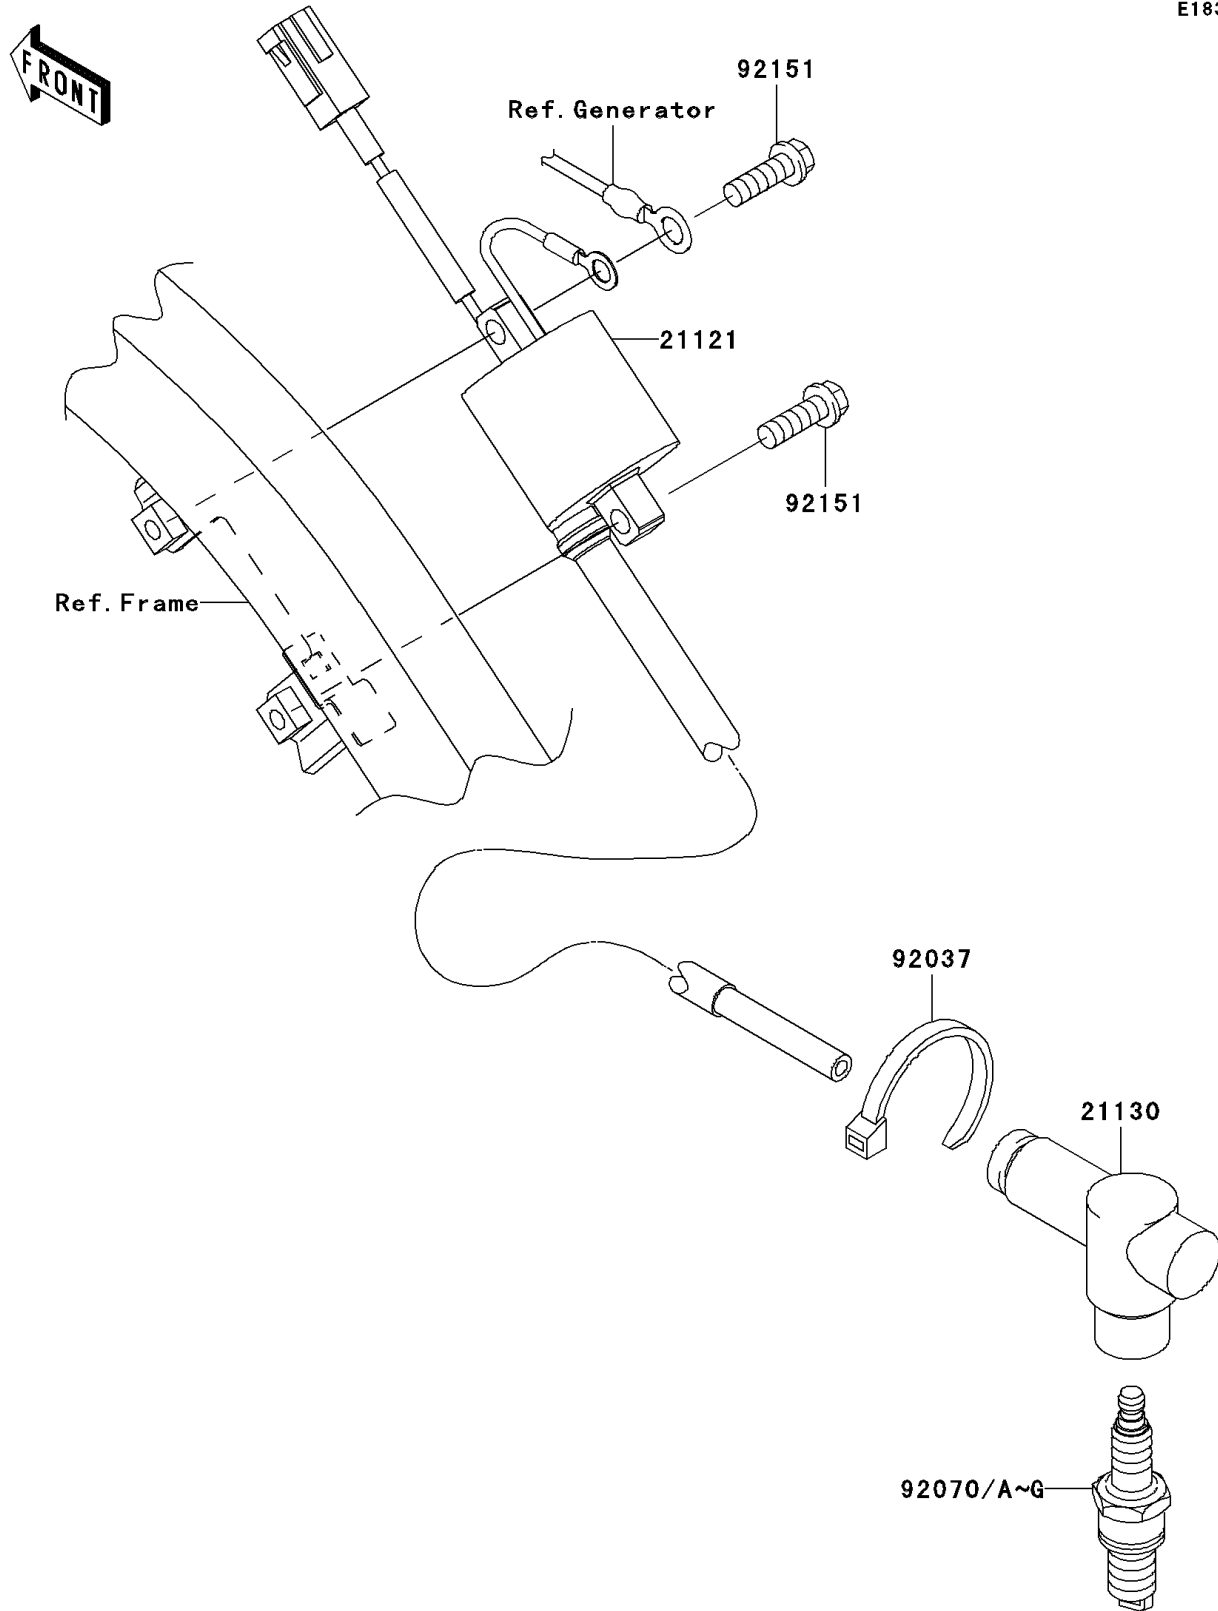

2007 KX250 PARTS DIAGRAM

Ignition System

E1830

2007 KX250 PARTS LIST

Ignition System

ITEM NAME	PART NUMBER	QUANTITY
COIL-IGNITION (Ref # 21121)	21121-0015	1
CAP-SPARK PLUG,TB05EMFK (Ref # 21130)	21130-0005	1
CLAMP (Ref # 92037)	92037-1173	1
PLUG-SPARK,BR8ECMVX (Ref # 92070)	92070-0015	1
PLUG-SPARK,BR9ECMVX (Ref # 92070A)	92070-0016	AR
PLUG-SPARK,BR7EIX(NGK) (Ref # 92070B)	92070-1269	AR
PLUG-SPARK,BR8EIX(NGK) (Ref # 92070C)	92070-1270	AR
PLUG-SPARK,BR9EIX(NGK) (Ref # 92070D)	92070-1271	AR
PLUG-SPARK,R7376-7(NGK) (Ref # 92070E)	92070-1274	AR
PLUG-SPARK,R7376-8(NGK) (Ref # 92070F)	92070-1275	AR
PLUG-SPARK,R7376-9(NGK) (Ref # 92070G)	92070-1276	AR
BOLT,6X18 (Ref # 92151)	92151-1311	2