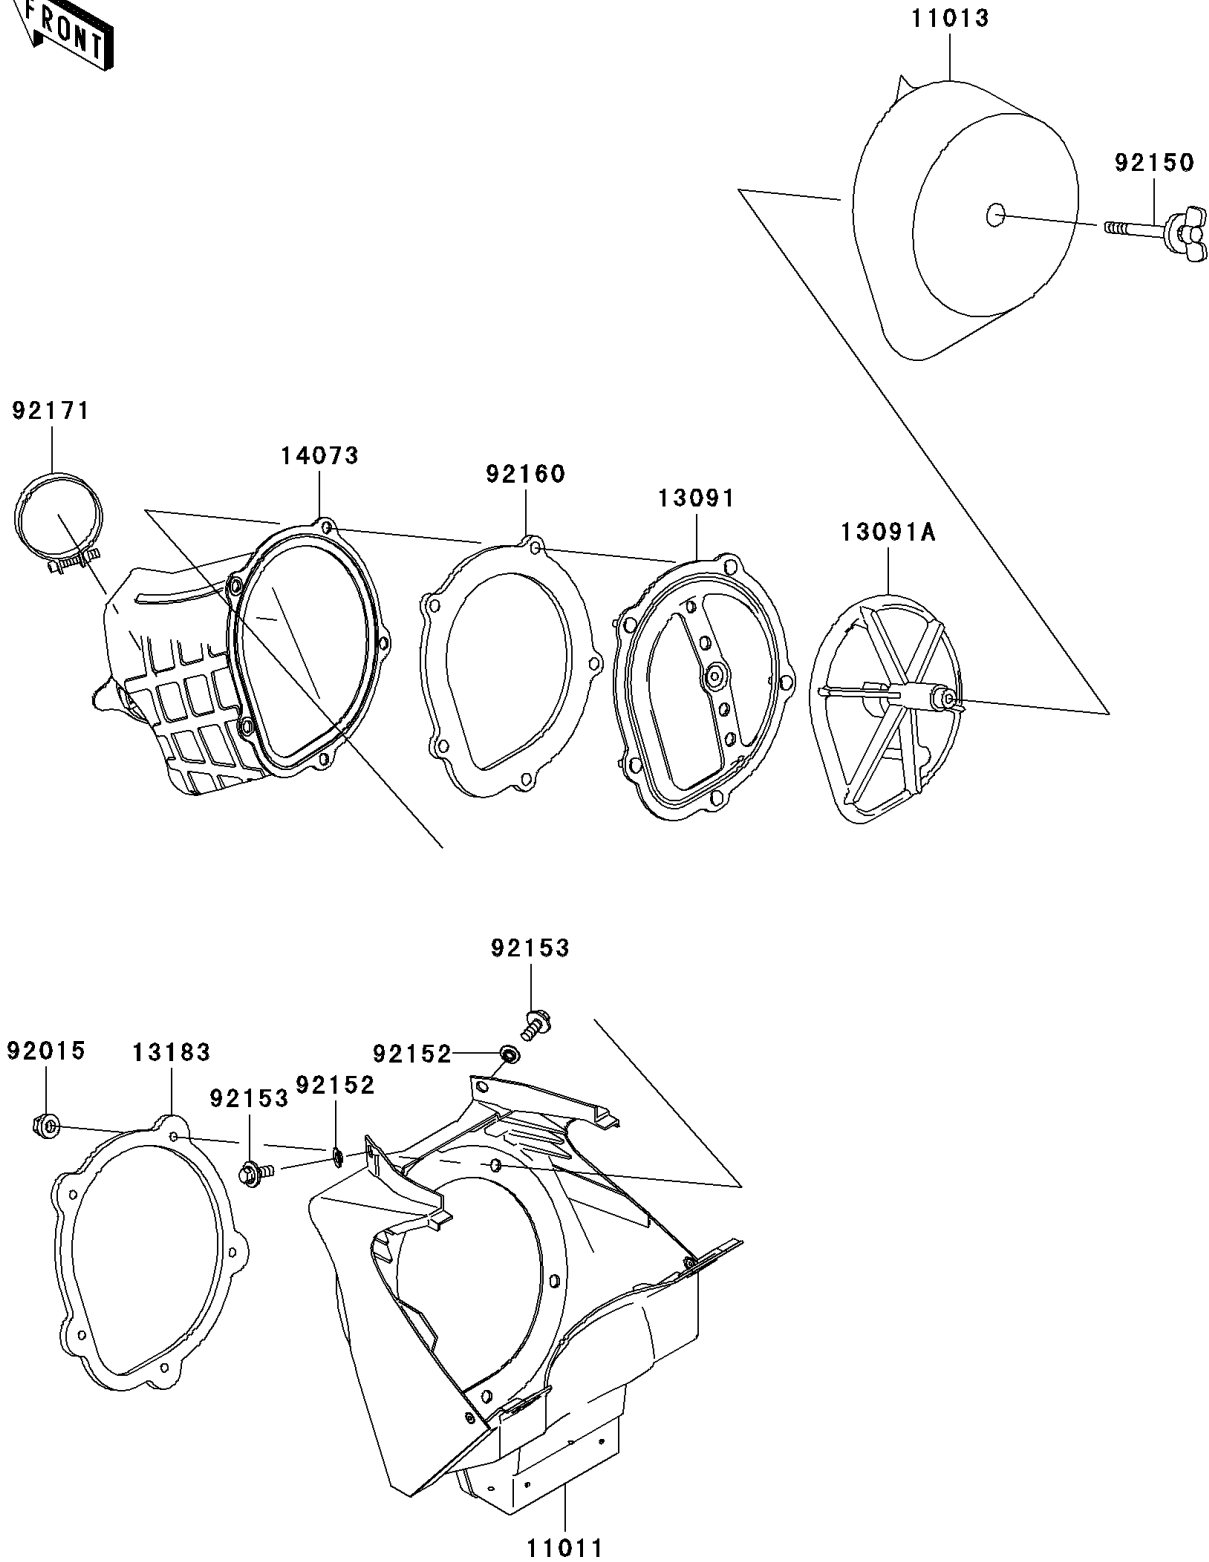

2006 KX250 PARTS DIAGRAM

Air Cleaner

E1130

2006 KX250 PARTS LIST

Air Cleaner

ITEM NAME	PART NUMBER	QUANTITY
CASE-AIR FILTER (Ref # 11011)	11011-0048	1
ELEMENT-AIR FILTER (Ref # 11013)	11013-1264	1
HOLDER (Ref # 13091)	13091-1664	1
HOLDER,ELEMENT (Ref # 13091A)	13091-1708	1
PLATE,DUCT FITTING (Ref # 13183)	13183-1530	1
DUCT,AIR FILTER (Ref # 14073)	14073-0075	1
NUT,FLANGED,5MM (Ref # 92015)	92015-1259	5
BOLT,WING (Ref # 92150)	92150-1565	1
COLLAR (Ref # 92152)	92152-0275	2
BOLT,6X16 (Ref # 92153)	92153-0863	2
DAMPER,DUCT SEAL (Ref # 92160)	92160-1196	1
CLAMP,AIR FILTER (Ref # 92171)	92171-1066	1