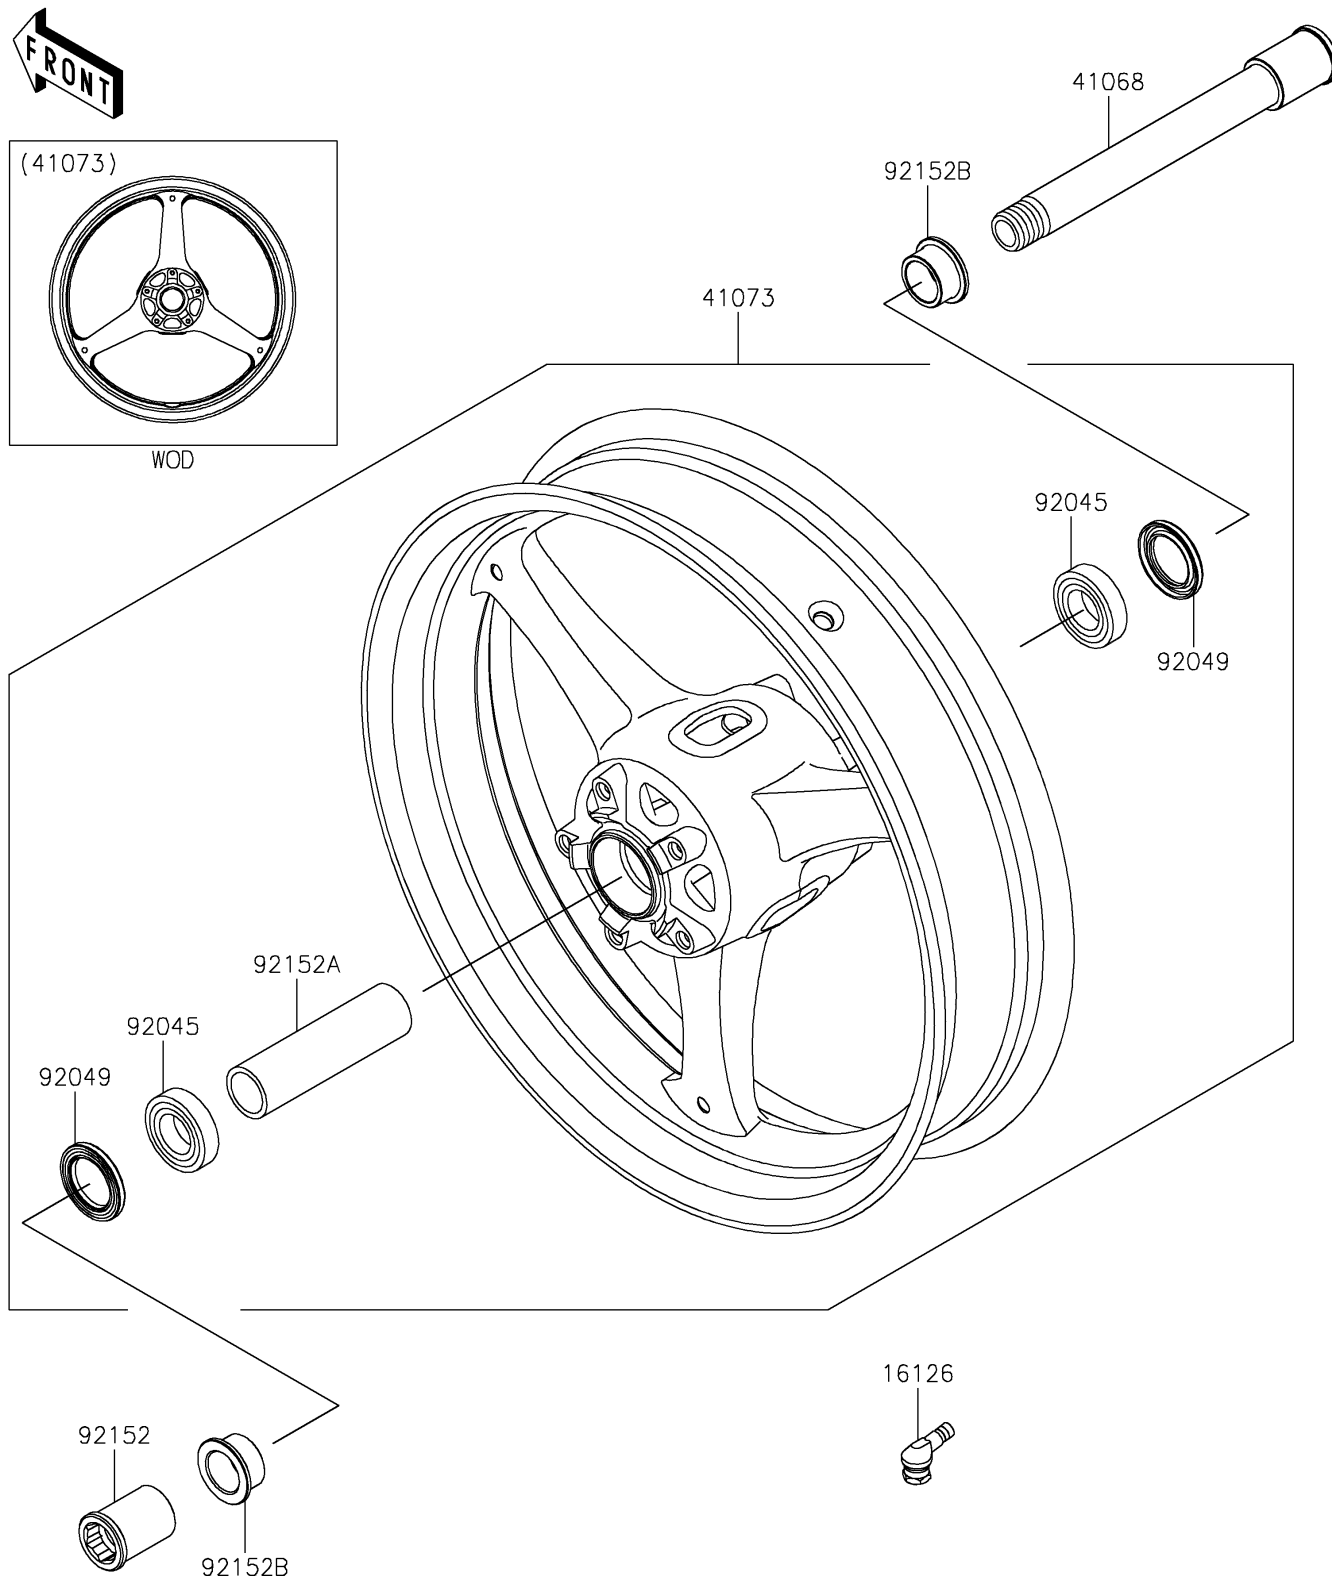

## 2021 Ninja® ZX™-10R (US) PARTS DIAGRAM

Front Wheel

F2230

## 2021 Ninja® ZX™-10R (US) PARTS LIST

Front Wheel

ITEM NAME	PART NUMBER	QUANTITY
VALVE (Ref # 16126)	16126-0735	1
AXLE,FR,25X205 (Ref # 41068)	41068-0594	1
WHEEL-ASSY,FR,G.BLACK (Ref # 41073)	41073-0757-18F	1
BEARING-BALL,25X47X12 (Ref # 92045)	92045-0803	1
SEAL-OIL,BJN-C2 32X47X5 (Ref # 92049)	92049-0050	1
COLLAR,FR AXLE,LH,L=44.5 (Ref # 92152)	92152-0240	1
COLLAR,FR HUB,L=115 (Ref # 92152A)	92152-0616	1
COLLAR,FR AXLE,L=18 (Ref # 92152B)	92152-2638	1