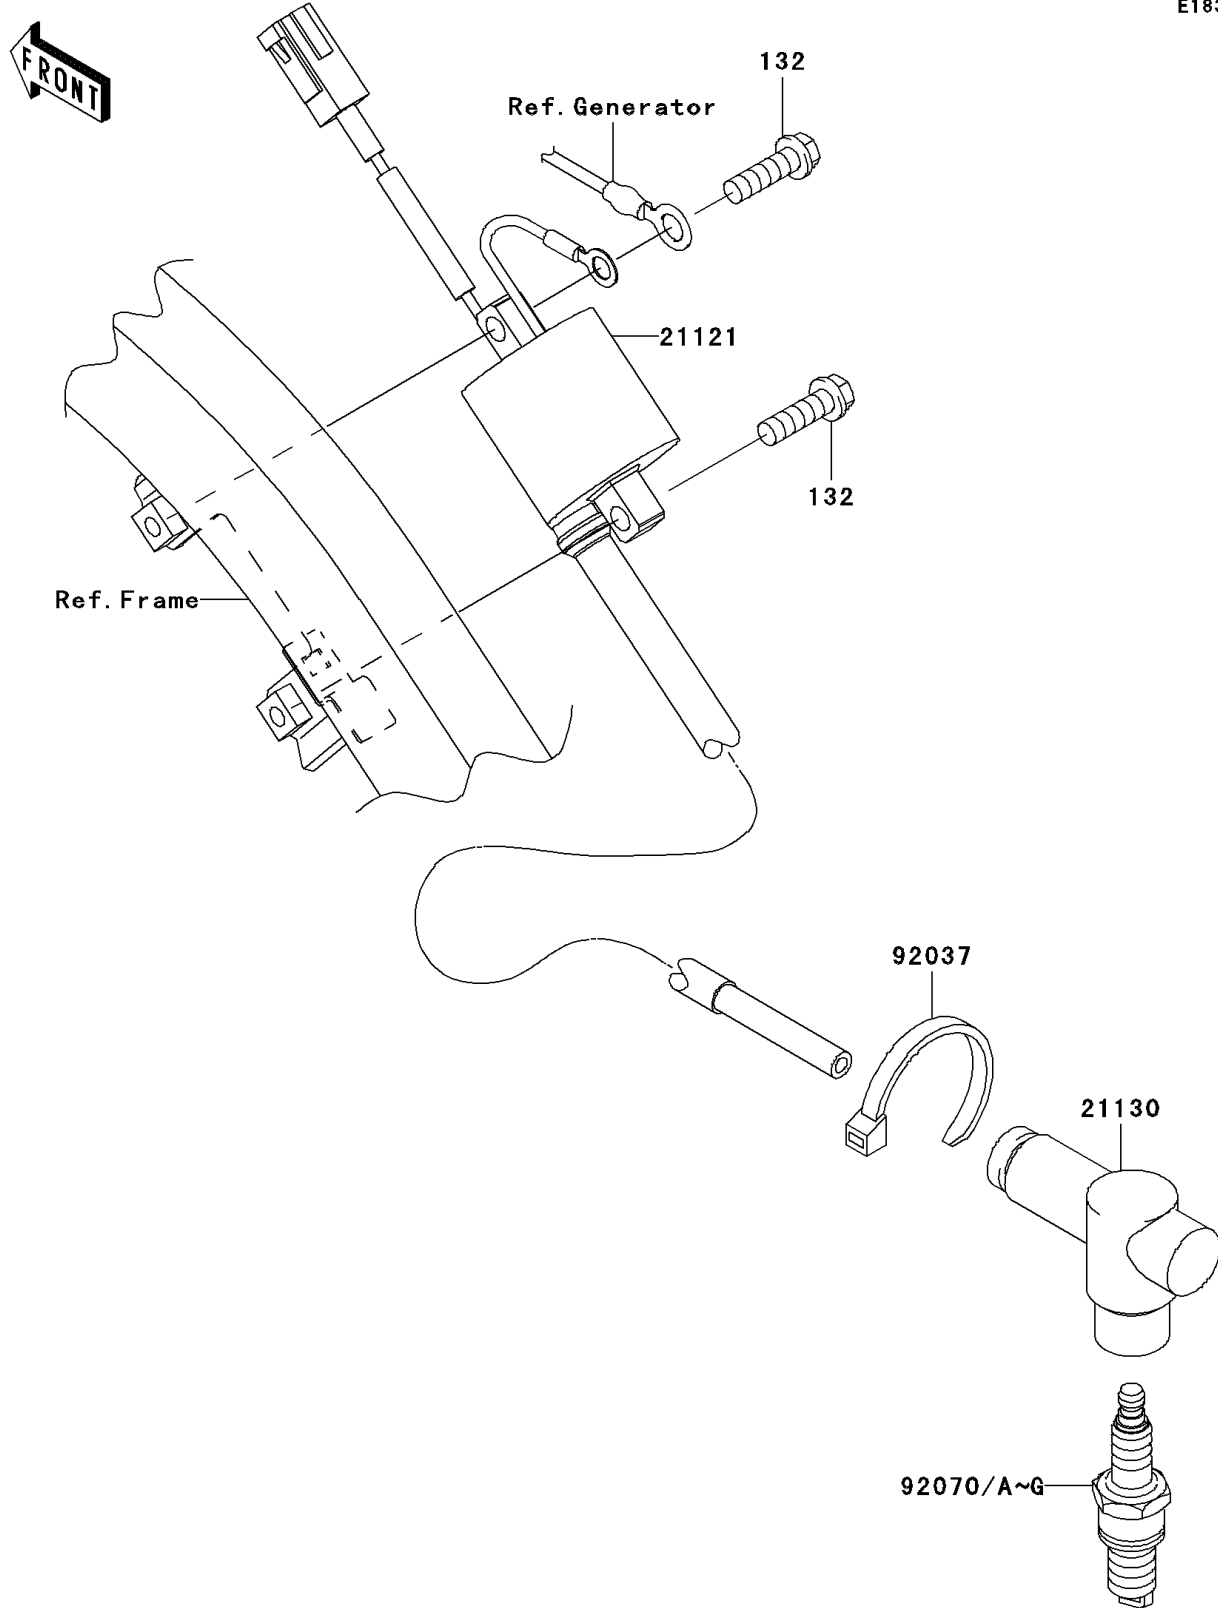

2005 KX250 PARTS DIAGRAM

Ignition System

E1830

2005 KX250 PARTS LIST

Ignition System

ITEM NAME	PART NUMBER	QUANTITY
BOLT-FLANGED-SMALL (Ref # 132)	132L0620	2
COIL-IGNITION (Ref # 21121)	21121-0015	1
CAP-SPARK PLUG,TB05EMFK (Ref # 21130)	21130-0005	1
CLAMP (Ref # 92037)	92037-1173	1
PLUG-SPARK,BR8ECMVX (Ref # 92070)	92070-0015	1
PLUG-SPARK,BR9ECMVX (Ref # 92070A)	92070-0016	1
PLUG-SPARK,BR7EIX(NGK) (Ref # 92070B)	92070-1269	1
PLUG-SPARK,BR8EIX(NGK) (Ref # 92070C)	92070-1270	1
PLUG-SPARK,BR9EIX(NGK) (Ref # 92070D)	92070-1271	1
PLUG-SPARK,R7376-7(NGK) (Ref # 92070E)	92070-1274	1
PLUG-SPARK,R7376-8(NGK) (Ref # 92070F)	92070-1275	1
PLUG-SPARK,R7376-9(NGK) (Ref # 92070G)	92070-1276	1