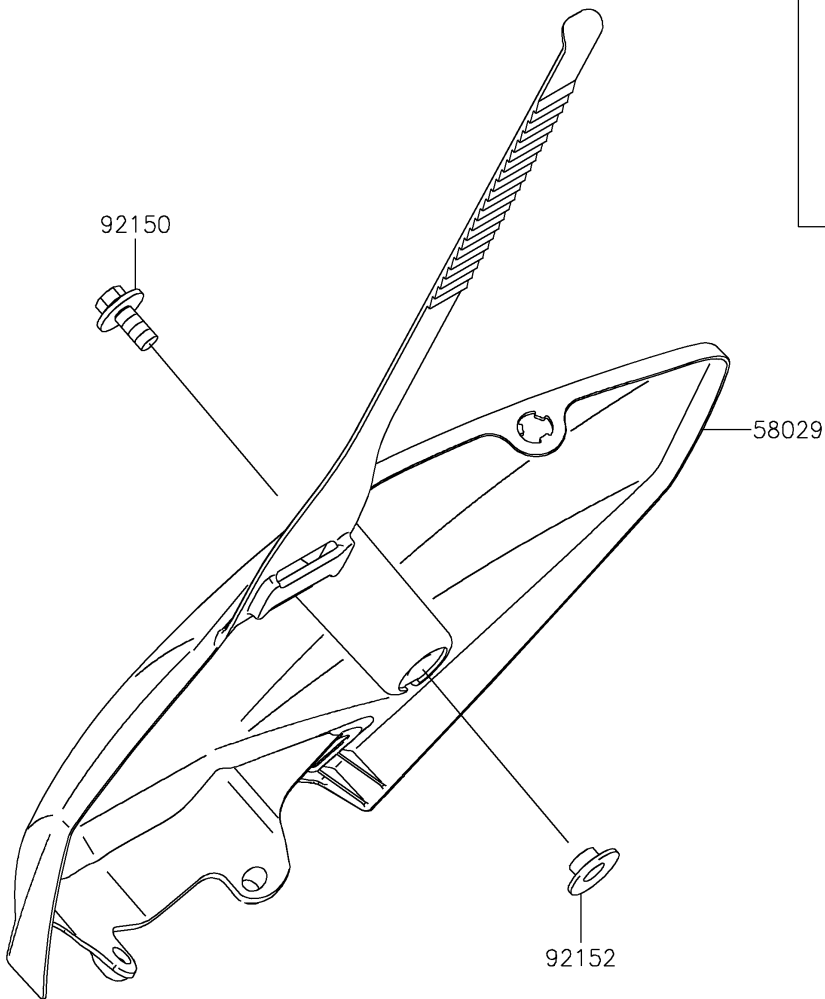

# 2021 KLX®110R PARTS DIAGRAM

Accessory

F2910

## 2021 KLX®110R PARTS LIST

### Accessory

ITEM NAME	PART NUMBER	QUANTITY
PLATE-NUMBER,B.WHITE (Ref # 58029)	58029-0010-266	1
BOLT,6X14 (Ref # 92150)	92150-1340	1
COLLAR (Ref # 92152)	92152-0427	1