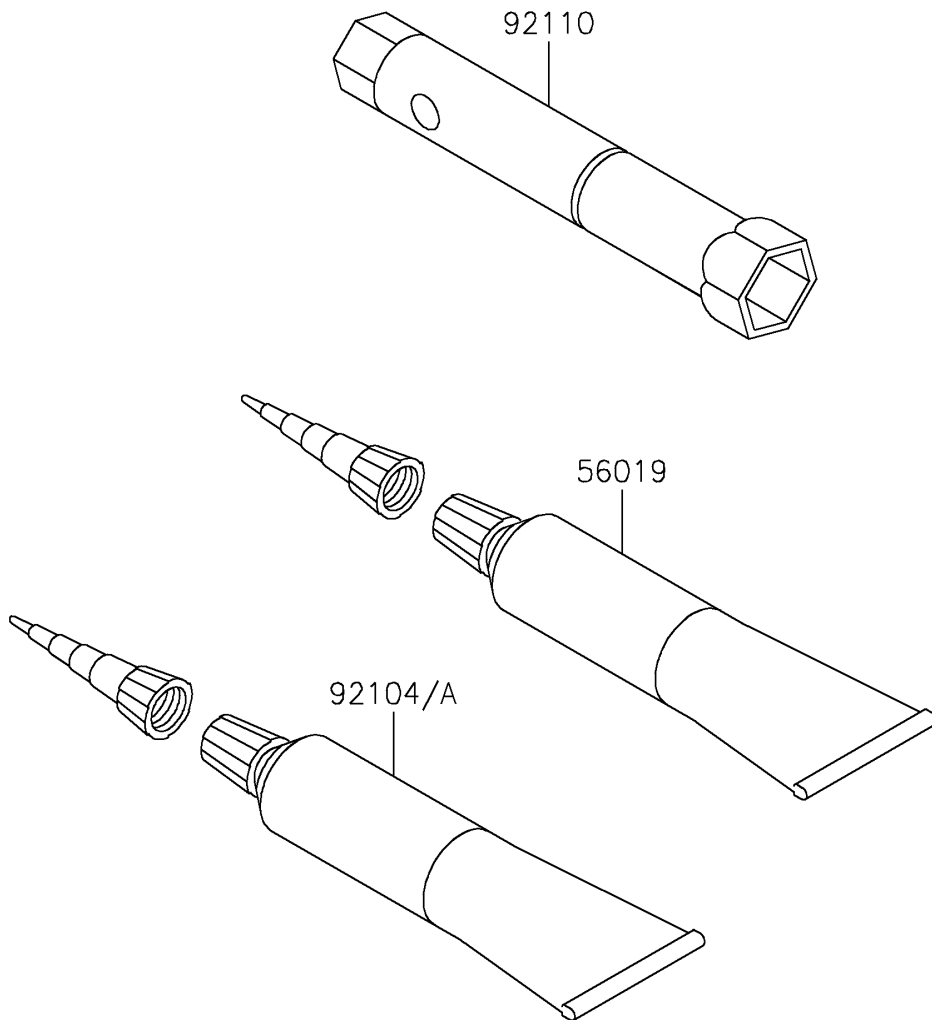

2021 KLX®110R PARTS DIAGRAM

Owner's Tools

F2810

2021 KLX®110R PARTS LIST

Owner's Tools

ITEM NAME	PART NUMBER	QUANTITY
GASKET-LIQUID,TB1211,WHITE (Ref # 56019)	56019-120	1
GASKET-LIQUID,TB1211F,CLEAR (Ref # 92104)	92104-0004	1
GASKET-LIQUID,TB1105,BLACK (Ref # 92104A)	92104-1003	1
TOOL-WRENCH,BOX,16MM (Ref # 92110)	92110-1206	1