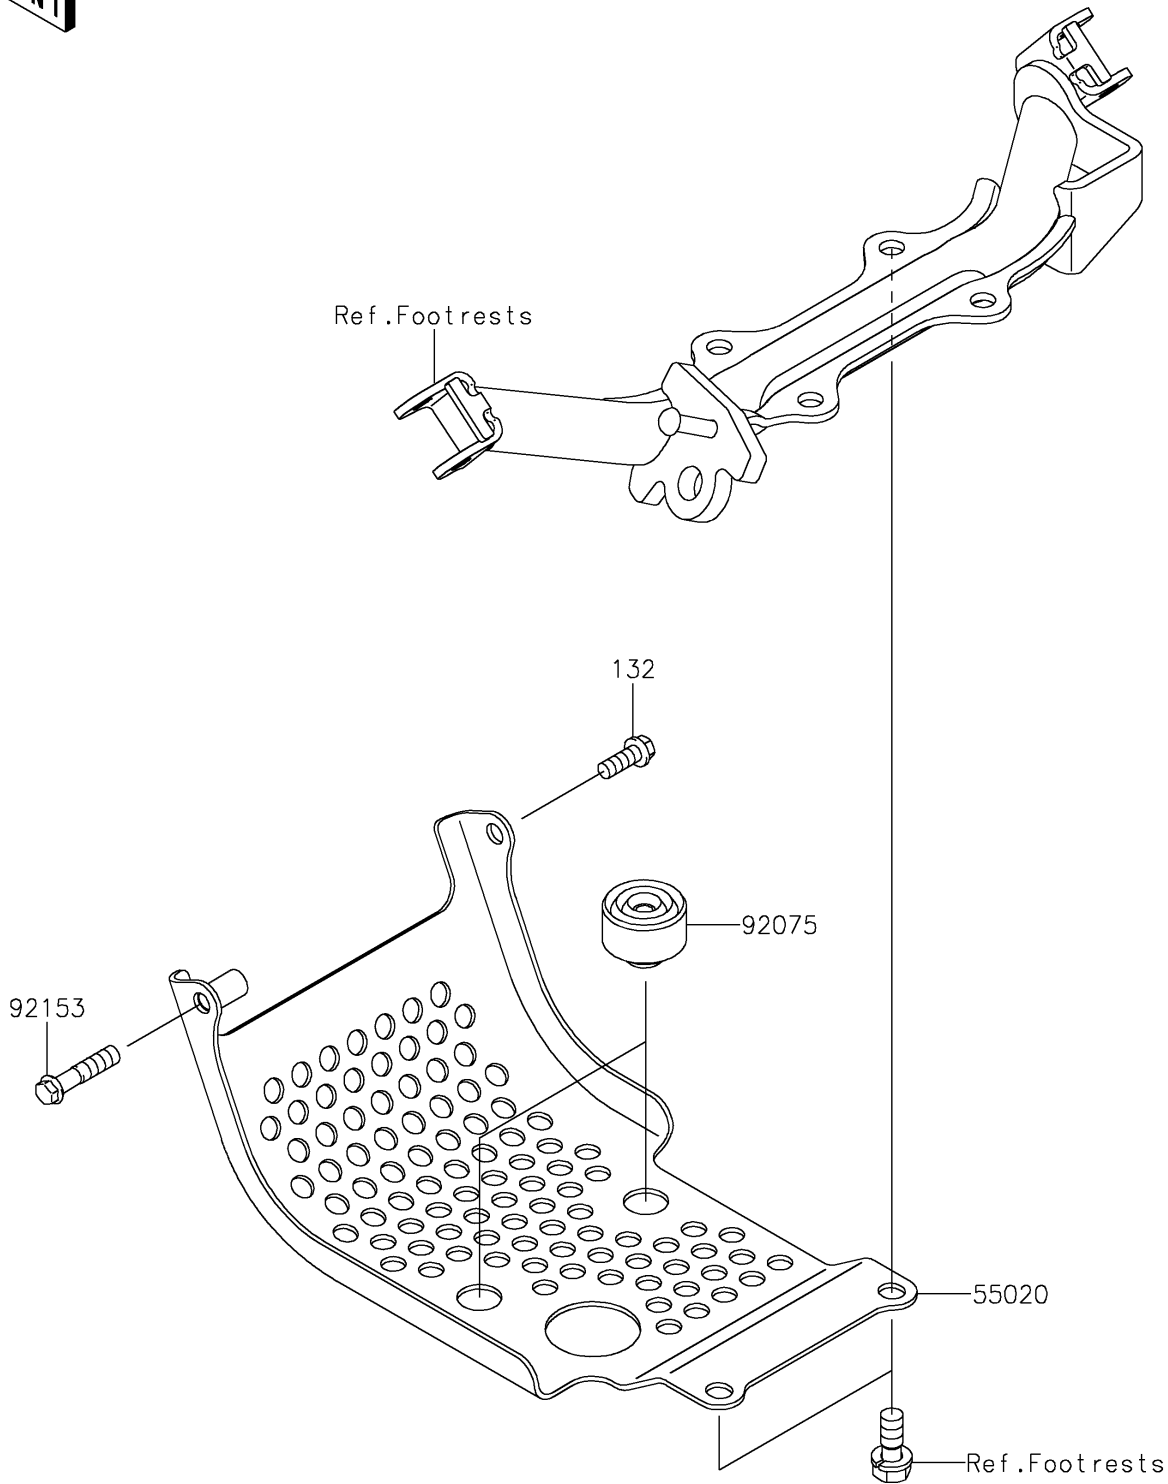

2021 KLX®110R PARTS DIAGRAM

Guard(s)

F2680

2021 KLX®110R PARTS LIST

Guard(s)

ITEM NAME	PART NUMBER	QUANTITY
GUARD,ENGINE (Ref # 55020)	55020-1784	1
DAMPER (Ref # 92075)	92075-015	2
BOLT,FLANGED,6X30 (Ref # 92153)	92153-1187	1
BOLT-FLANGED-SMALL,6X16 (Ref # 132)	132BD0616	1