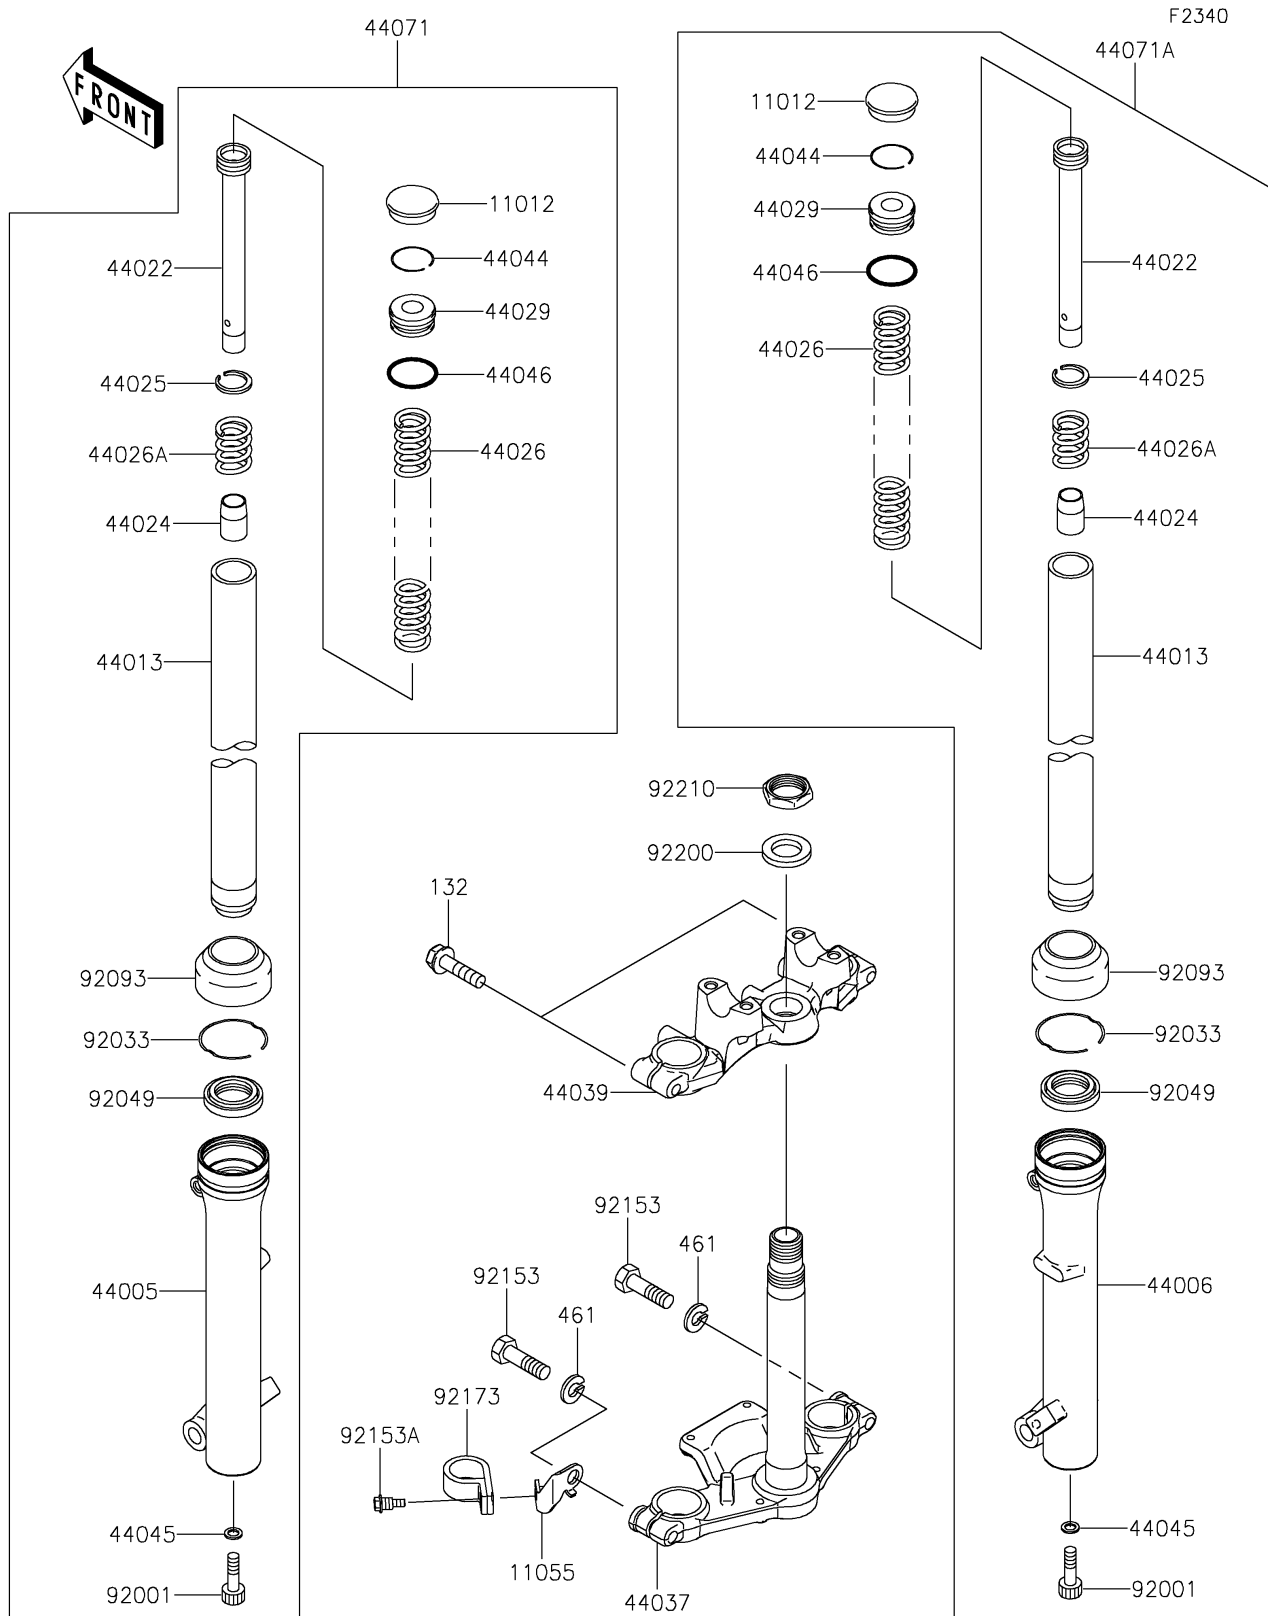

2021 KLX®110R PARTS DIAGRAM

Front Fork

2021 KLX®110R PARTS LIST

Front Fork

ITEM NAME	PART NUMBER	QUANTITY
CAP,RUBBER,FORK TOP (Ref # 11012)	11012-1067	2
BRACKET (Ref # 11055)	11055-1631	1
PIPE-LEFT FORK OUTER,P.SILVER (Ref # 44005)	44005-0039-458	1
PIPE-RIGHT FORK OUTER,P.SILVER (Ref # 44006)	44006-0038-458	1
PIPE-FORK INNER (Ref # 44013)	44013-0018	2
CYLINDER-FORK (Ref # 44022)	44022-1346	2
CAP-OIL-LOCK (Ref # 44024)	44024-1071	2
RING-FORK PISTON (Ref # 44025)	44025-1061	2
SPRING-FRONT FORK (Ref # 44026)	44026-0147	2
SPRING-FRONT FORK,REBOUND (Ref # 44026A)	44026-060	2
SEAT-FORK SPRING (Ref # 44029)	44029-022	2
HOLDER-FORK UNDER,P.SILVER (Ref # 44037)	44037-0105-458	1
HOLDER-FORK UPPER (Ref # 44039)	44039-0093	1
RING-SNAP (Ref # 44044)	44044-023	2
GASKET,FORK CYLINDER BOLT (Ref # 44045)	44045-051	2
RING-O (Ref # 44046)	44046-025	2
DAMPER-ASSY,FORK,LH,P.SILVER (Ref # 44071)	44071-1443-458	1
DAMPER-ASSY,FORK,RH,P.SILVER (Ref # 44071A)	44071-1444-458	1
BOLT,FORK CYLINDER (Ref # 92001)	92001-1464	2
RING-SNAP,FORK OUTER TUBE (Ref # 92033)	92033-1028	2
SEAL-OIL,FORK OUTER TUBE (Ref # 92049)	92049-1069	2
DUST SHIELD,FORK (Ref # 92093)	92093-1054	2
BOLT,10X35 (Ref # 92153)	92153-1199	2
BOLT,FLANGED (Ref # 92153A)	92153-1397	1
CLAMP (Ref # 92173)	92173-0166	1
WASHER,STEERING STEM (Ref # 92200)	92200-0517	1
NUT,STEERING STEM,22MM (Ref # 92210)	92210-1521	1
BOLT-FLANGED-SMALL,8X35 (Ref # 132)	132BA0835	2
WASHER-SPRING,10MM (Ref # 461)	461DA1000	2