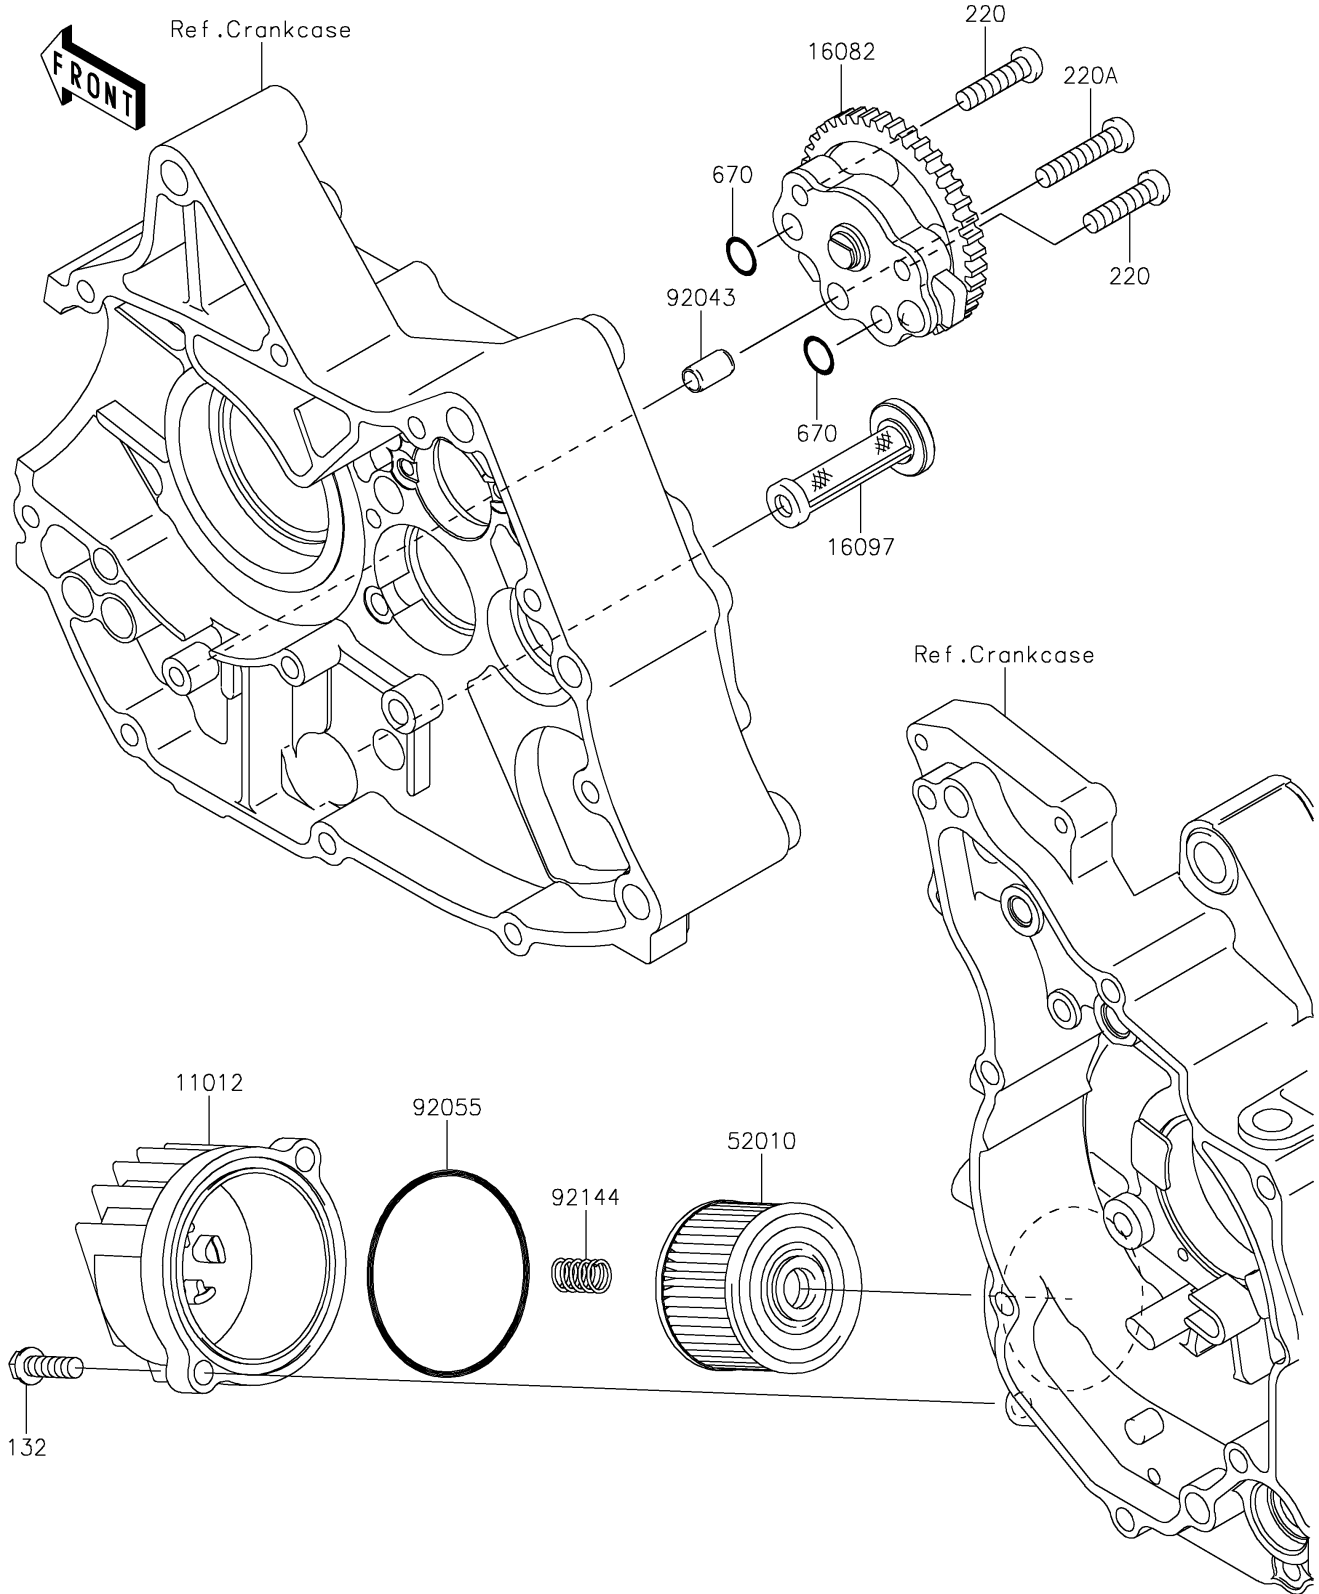

2021 KLX®110R PARTS DIAGRAM

Oil Pump

E1710

2021 KLX®110R PARTS LIST

Oil Pump

ITEM NAME	PART NUMBER	QUANTITY
CAP (Ref # 11012)	11012-1980	1
PUMP-ASSY-OIL (Ref # 16082)	16082-0010	1
FILTER-ASSY-OIL (Ref # 16097)	16097-1071	1
ELEMENT-OIL FILTER (Ref # 52010)	52010-0552	1
PIN,6.2X8X14 (Ref # 92043)	92043-0099	1
RING-O,59.6X2.4 (Ref # 92055)	92055-3018	1
SPRING (Ref # 92144)	92144-1892	1
BOLT-FLANGED-SMALL,6X20 (Ref # 132)	132BD0620	2
SCREW-PAN-CROS,6X25 (Ref # 220)	220AA0625	2
SCREW-PAN-CROS,6X30 (Ref # 220A)	220AA0630	1
O RING,9.8X1.9 (Ref # 670)	670B1510	2