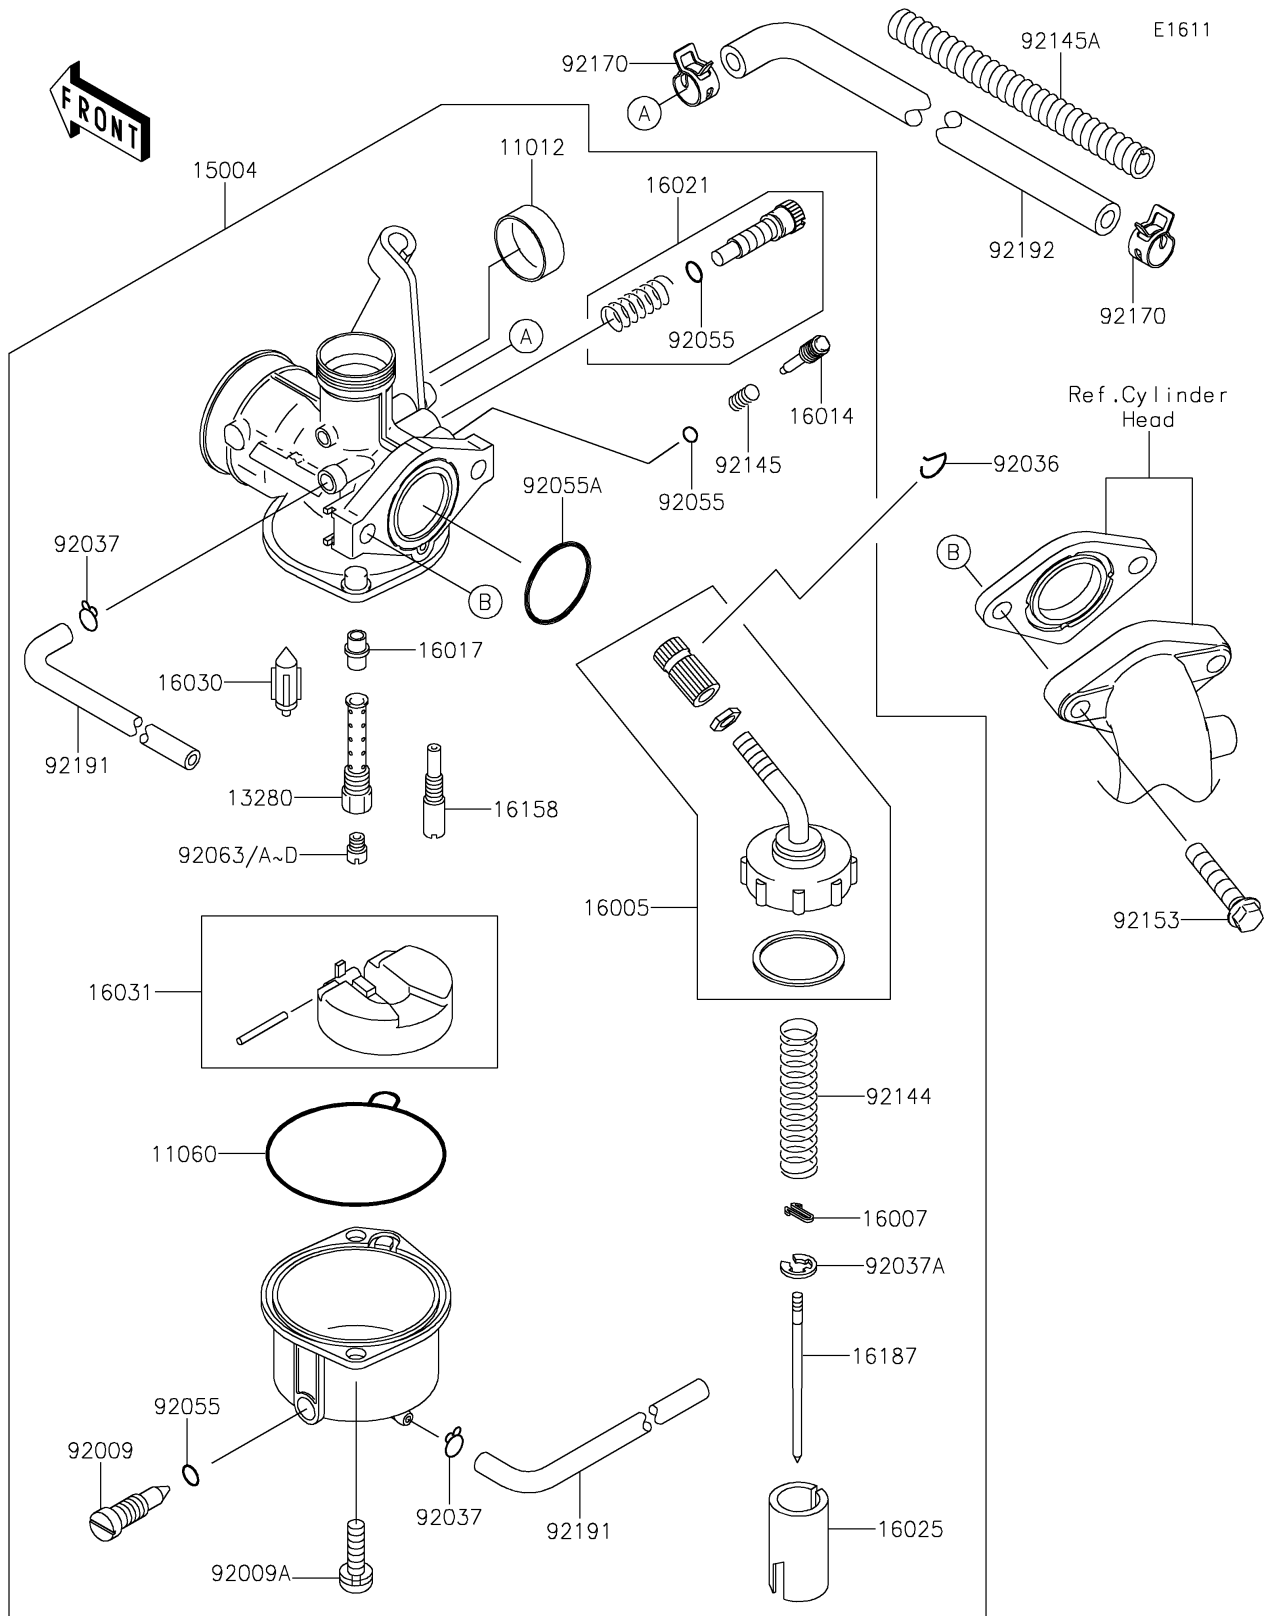

# 2021 KLX®110R PARTS DIAGRAM

Carburetor

## 2021 KLX®110R PARTS LIST

### Carburetor

ITEM NAME	PART NUMBER	QUANTITY
CAP,CHOKE (Ref # 11012)	11012-1940	1
GASKET,FLOAT CHAMBER (Ref # 11060)	11060-1700	1
HOLDER,NEEDLE JET (Ref # 13280)	13280-0359	1
CARBURETOR-ASSY,PB18 (Ref # 15004)	15004-0065	1
TOP-CHAMBER (Ref # 16005)	16005-1091	1
SEAT-SPRING (Ref # 16007)	16007-1103	1
SCREW-PILOT AIR (Ref # 16014)	16014-0011	1
JET-NEEDLE (Ref # 16017)	16017-1434	1
SCREW-THROTTLE STOP (Ref # 16021)	16021-1241	1
VALVE-THROTTLE,CA3.0 (Ref # 16025)	16025-1209	1
VALVE-FLOAT,FLOAT (Ref # 16030)	16030-0002	1
FLOAT (Ref # 16031)	16031-1088	1
JET-SLOW,#40 (Ref # 16158)	16158-0005	1
NEEDLE-JET,NCFA (Ref # 16187)	16187-1228	1
SCREW,DRAIN (Ref # 92009)	92009-1057	1
SCREW (Ref # 92009A)	92009-1750	2
RING-SNAP (Ref # 92036)	92036-018	1
CLAMP,TUBE (Ref # 92037)	92037-1142	2
CLAMP,JET NEEDLE (Ref # 92037A)	92037-1401	1
RING-O (Ref # 92055)	92055-1053	3
RING-O (Ref # 92055A)	92055-1541	1
JET-MAIN,#78 (Ref # 92063)	92063-1393	1
JET-MAIN,#72 (Ref # 92063A)	92063-1394	AR
JET-MAIN,#75 (Ref # 92063B)	92063-1395	AR
JET-MAIN,#80 (Ref # 92063C)	92063-1396	AR
JET-MAIN,#82 (Ref # 92063D)	92063-1397	AR
SPRING,THROTTLE (Ref # 92144)	92144-1875	1
SPRING (Ref # 92145)	92145-0004	1
SPRING,HOSE PROTECTOR (Ref # 92145A)	92145-1481	1

### Carburetor

ITEM NAME	PART NUMBER	QUANTITY
BOLT,FLANGED-SMALL,6X28 (Ref # 92153)	92153-1309	2
CLAMP (Ref # 92170)	92170-1872	2
TUBE,3.5X6.5X418 (Ref # 92191)	92191-1735	2
TUBE,5.8X10.8X277 (Ref # 92192)	92192-0583	1