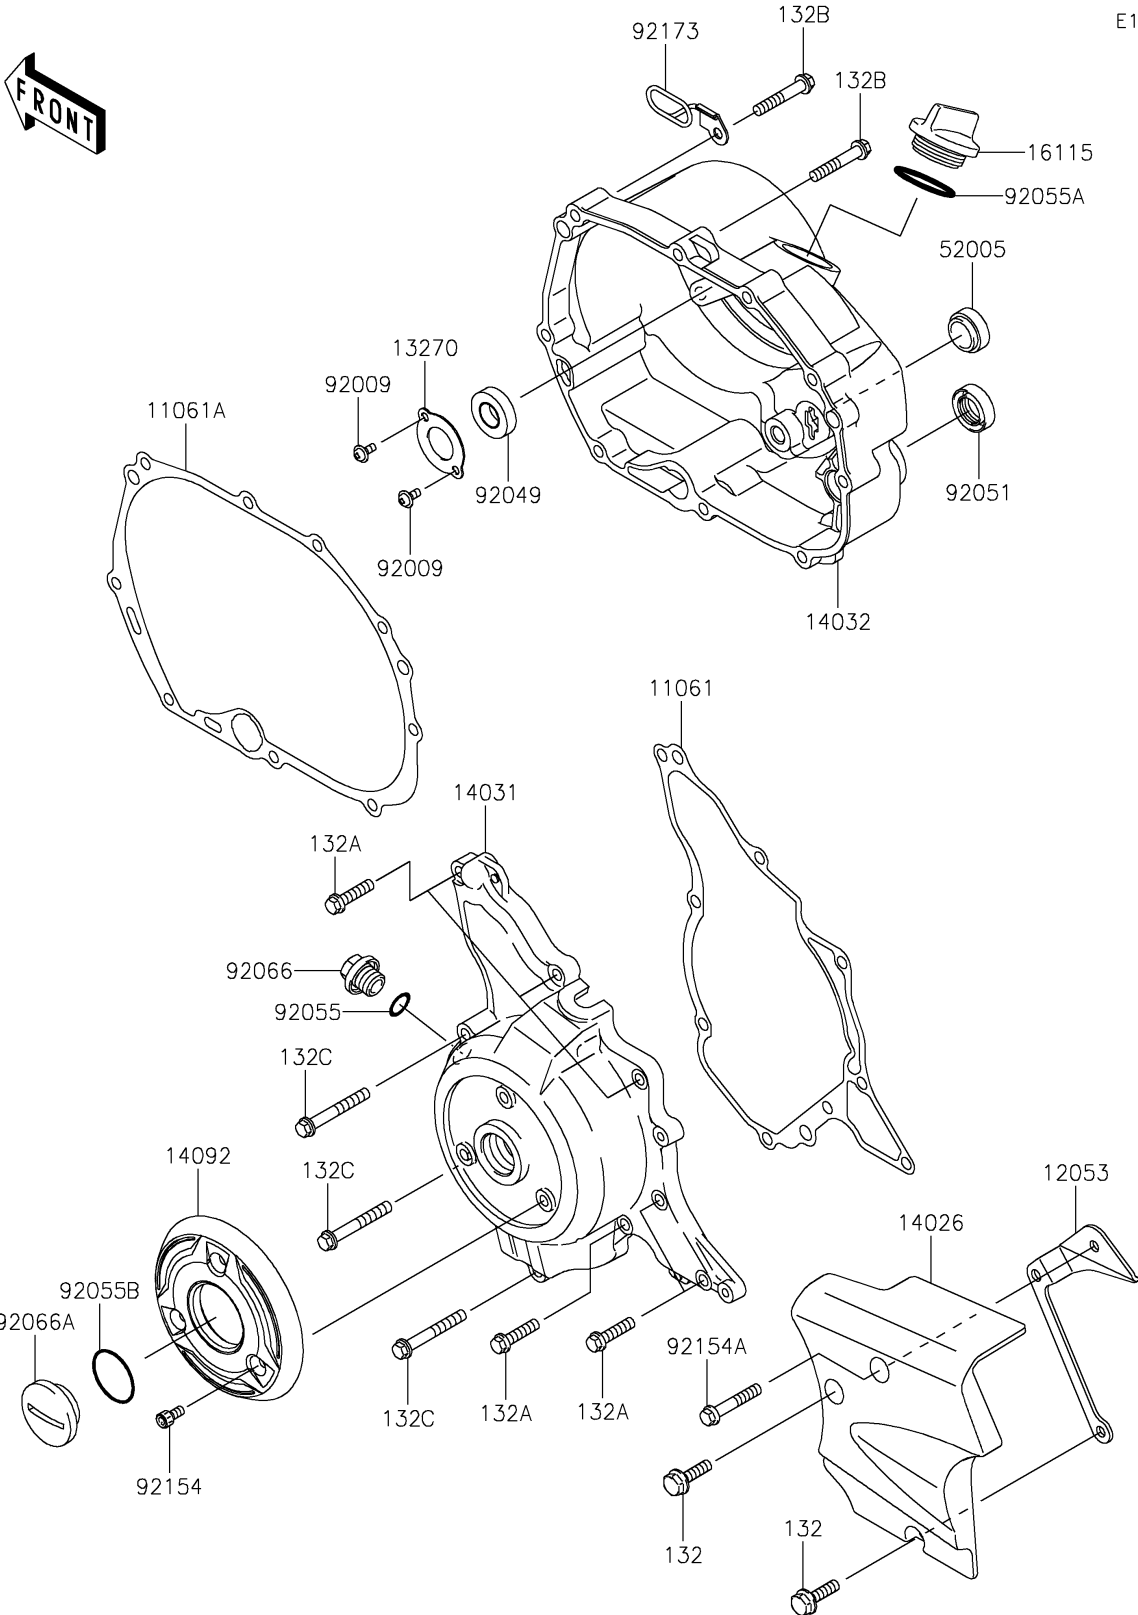

2021 KLX®110R PARTS DIAGRAM

Engine Cover(s)

E1431

2021 KLX®110R PARTS LIST

Engine Cover(s)

ITEM NAME	PART NUMBER	QUANTITY
-----------	-------------	----------