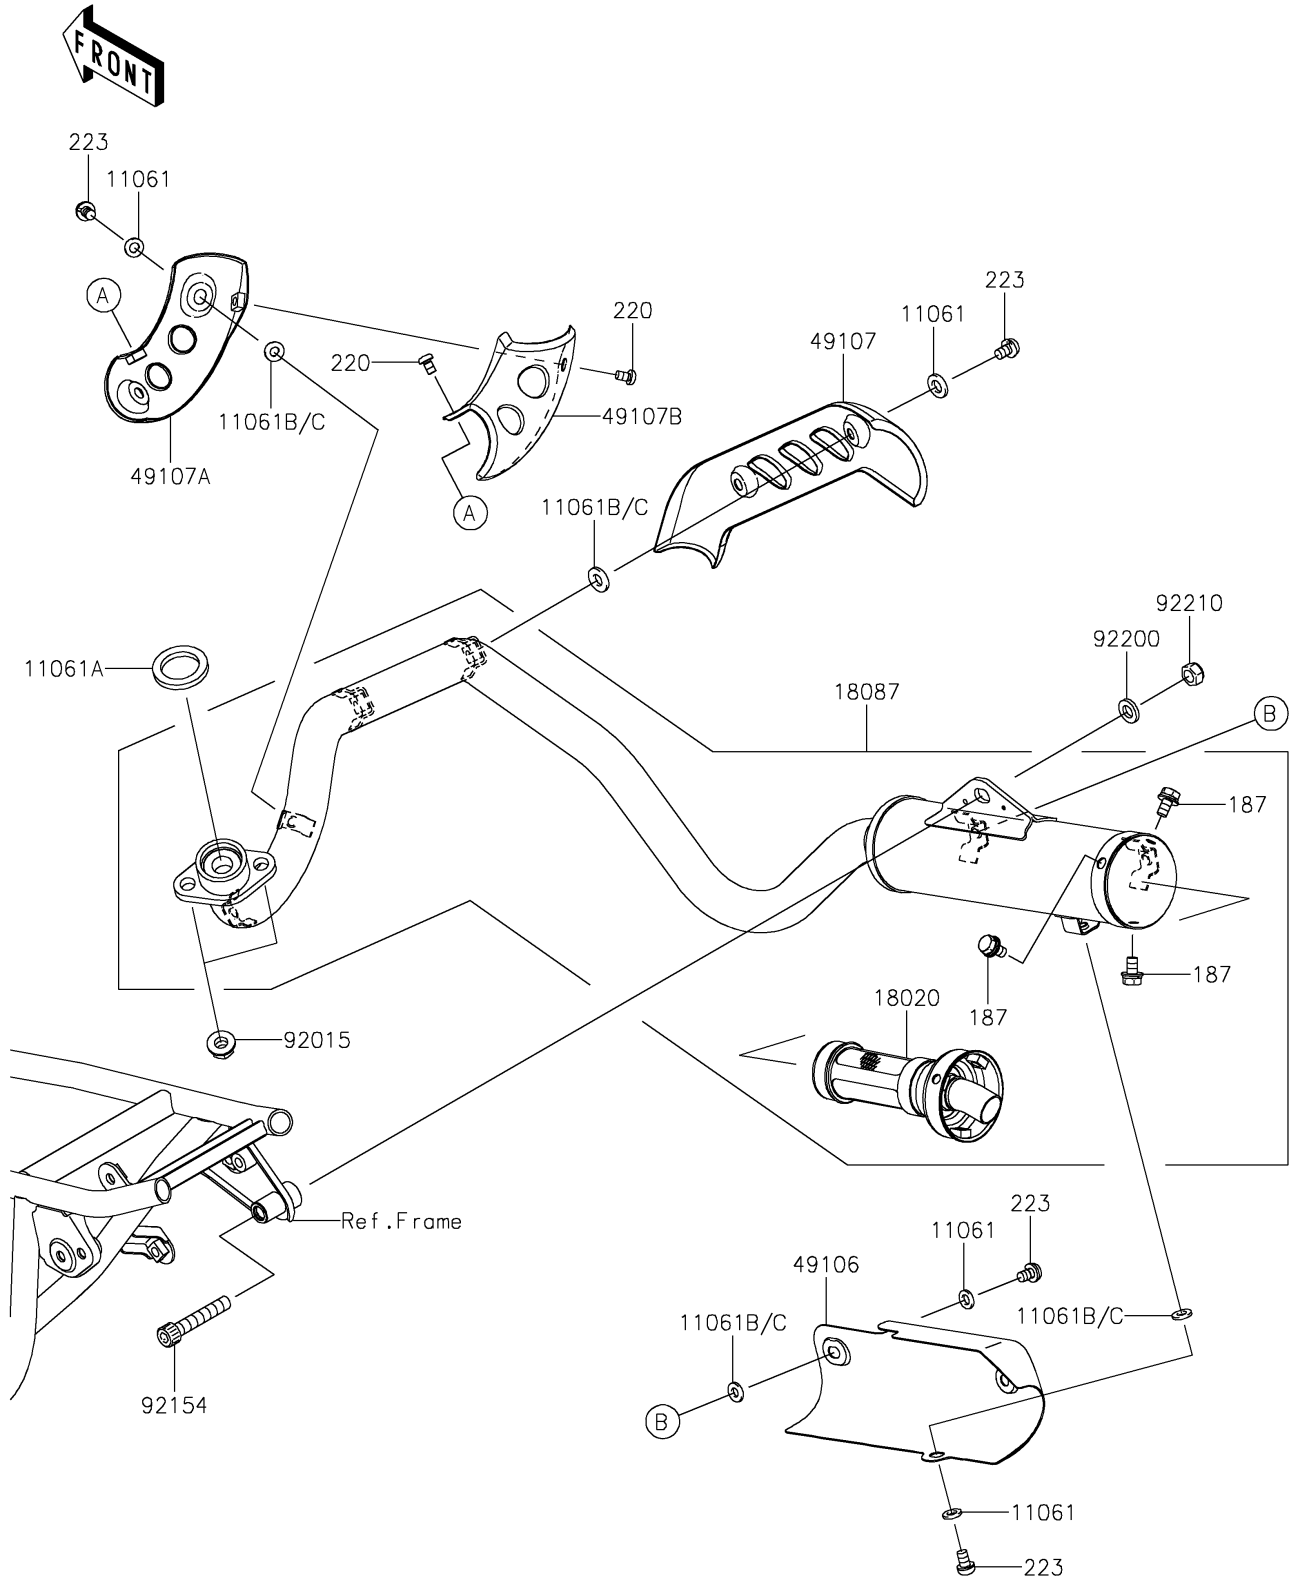

2021 KLX®110R PARTS DIAGRAM

Muffler(s)

E1140

2021 KLX®110R PARTS LIST

Muffler(s)

ITEM NAME	PART NUMBER	QUANTITY
GASKET,6.2X11.5X1.5 (Ref # 11061)	11061-0372	7
GASKET,EXHAUST PIPE (Ref # 11061A)	11061-1112	1
GASKET,5.8X12X1.5 (Ref # 11061B)	11061-1148	7
BAFFLE (Ref # 18020)	18020-0084	1
MUFFLER (Ref # 18087)	18087-0266	1
COVER-MUFFLER (Ref # 49106)	49106-0094	1
COVER-EXHAUST PIPE (Ref # 49107)	49107-1213	1
COVER-EXHAUST PIPE (Ref # 49107A)	49107-1217	1
COVER-EXHAUST PIPE (Ref # 49107B)	49107-1221	1
NUT,8MM (Ref # 92015)	92015-1402	2
BOLT,SOCKET,8X45 (Ref # 92154)	92154-0361	1
WASHER,8.1X15X2.3 (Ref # 92200)	92200-0449	1
NUT,LOCK,8MM (Ref # 92210)	92210-0606	1
BOLT-UPSET-WSP,6X12 (Ref # 187)	187AA0612	3
SCREW-PAN-CROS,5X8 (Ref # 220)	220AB0508	2
SCREW-PAN-WS-CROS,6X10 (Ref # 223)	223AB0610	7