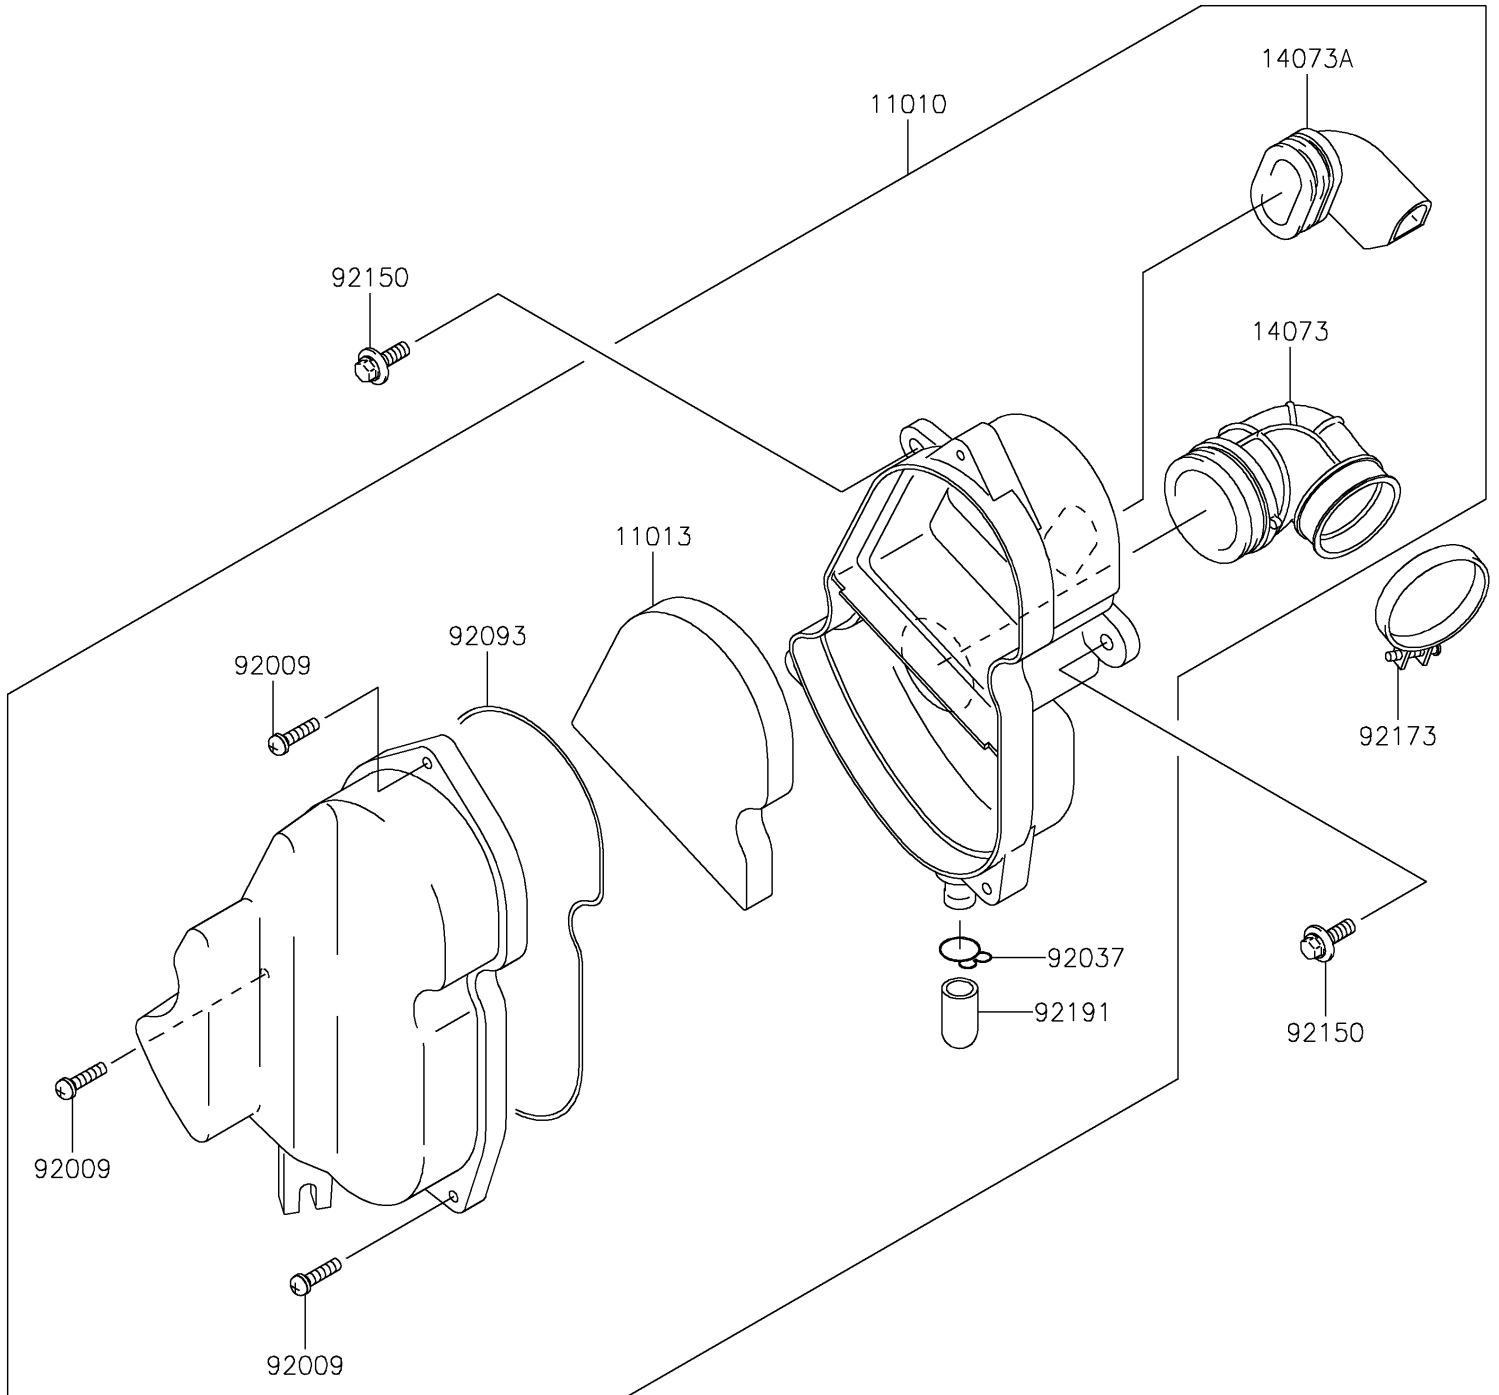

# 2021 KLX<sup>®</sup>110R PARTS DIAGRAM

Air Cleaner

E1130

## 2021 KLX®110R PARTS LIST

### Air Cleaner

ITEM NAME	PART NUMBER	QUANTITY
FILTER-ASSY-AIR (Ref # 11010)	11010-1773	1
ELEMENT-AIR FILTER (Ref # 11013)	11013-1294	1
DUCT,CARBURETOR (Ref # 14073)	14073-1819	1
DUCT,IN (Ref # 14073A)	14073-1820	1
SCREW,M5X20 (Ref # 92009)	92009-1990	3
CLAMP,14.5MM (Ref # 92037)	92037-1900	1
SEAL,AIR CLEANER (Ref # 92093)	92093-1560	1
BOLT,FLANGED,6X20 (Ref # 92150)	92150-1339	2
CLAMP (Ref # 92173)	92173-0991	1
TUBE (Ref # 92191)	92191-1704	1