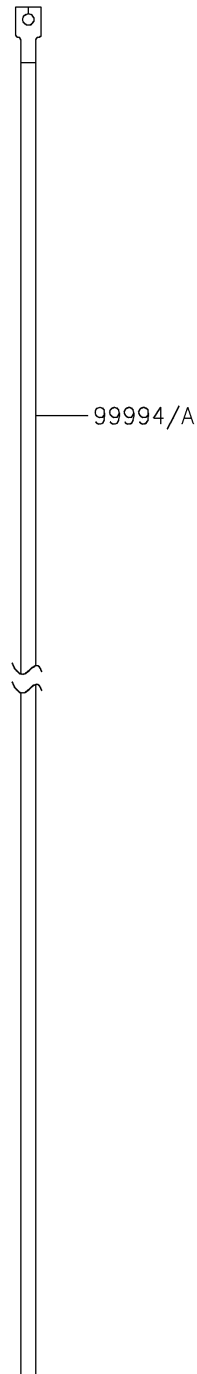

2021 Z H2 PARTS DIAGRAM

Accessory(Decals)

F2910H

2021 Z H2 PARTS LIST

Accessory(Decals)

ITEM NAME	PART NUMBER	QUANTITY
RIM STRIPE APPLICATOR (Ref # 57001)	57001-1752	AR
WHEEL RIM TAPE, GREEN (Ref # 99994)	99994-0932	1
WHEEL RIM TAPE, SILVER (Ref # 99994A)	99994-0933	1