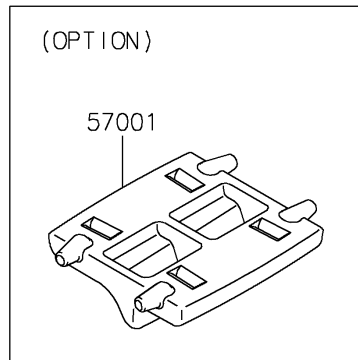

2021 Z H2 PARTS DIAGRAM

Accessory(Decals)

F2910H

2021 Z H2 PARTS LIST

Accessory(Decals)

ITEM NAME	PART NUMBER	QUANTITY
RIM STRIPE APPLICATOR (Ref # 57001)	57001-1752	AR
WHEEL RIM TAPE, GREEN (Ref # 99994)	99994-0932	1
WHEEL RIM TAPE, SILVER (Ref # 99994A)	99994-0933	1