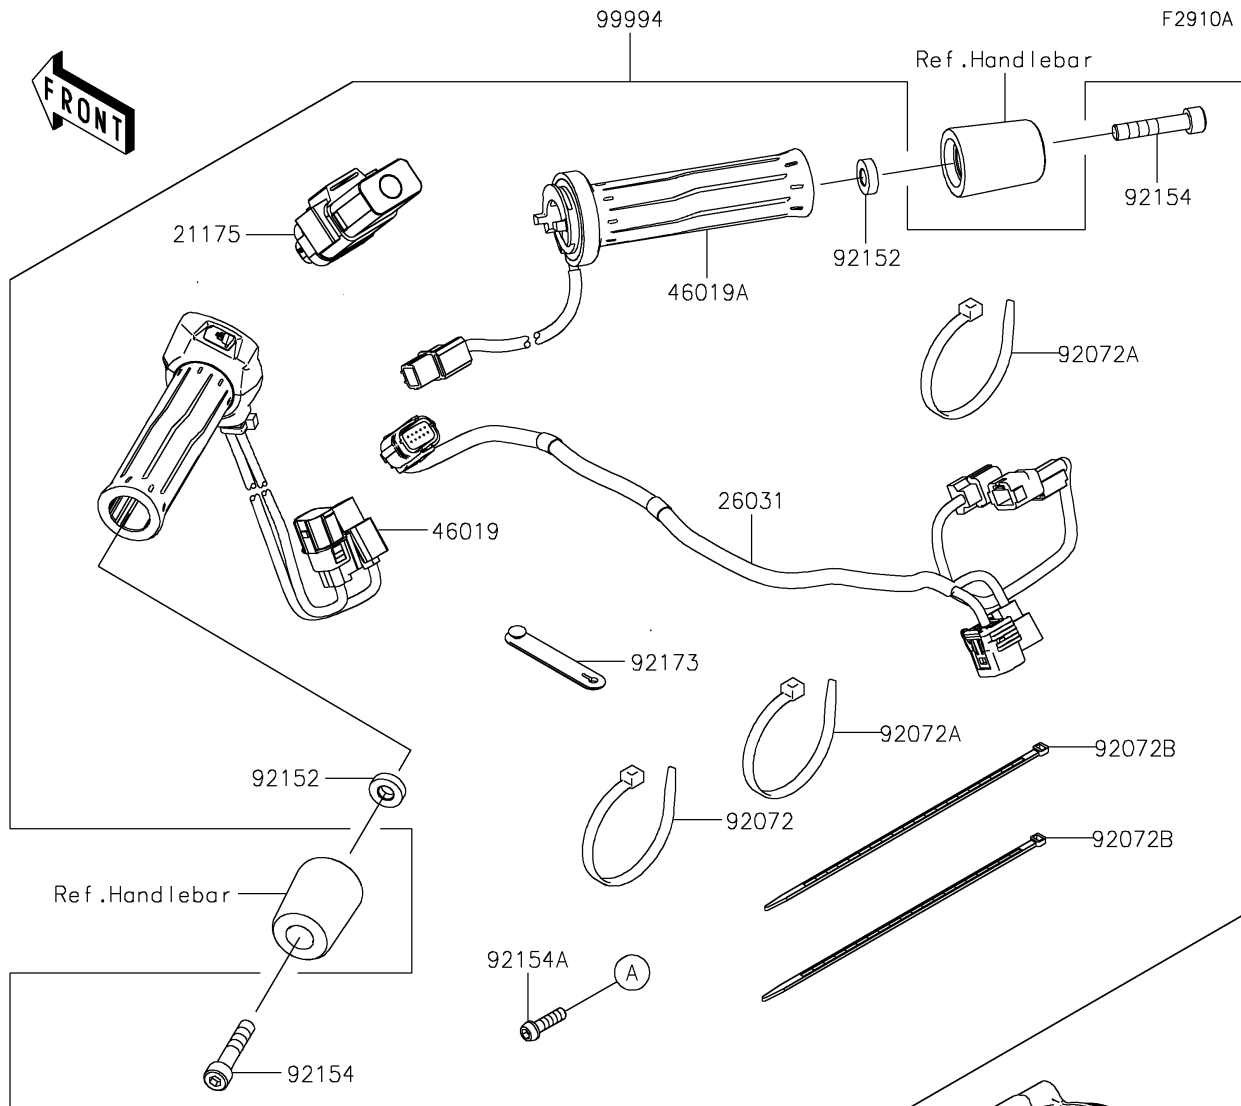

2021 Z H2 PARTS DIAGRAM

Accessory(Grip Heater)

2021 Z H2 PARTS LIST

Accessory(Grip Heater)

ITEM NAME	PART NUMBER	QUANTITY
CONTROL UNIT-ELECTRONIC,GH (Ref # 21175)	21175-1329	1
HARNESS (Ref # 26031)	26031-2895	1
GRIP-ASSY,GRIP HEATER,LH (Ref # 46019)	46019-0112	1
GRIP-ASSY,GRIP HEATER,RH (Ref # 46019A)	46019-0113	1
BAND (Ref # 92072)	92072-0904	1
BAND,L=365 (Ref # 92072A)	92072-1197	2
BAND (Ref # 92072B)	92072-3851	2
COLLAR,8.2X18X5 (Ref # 92152)	92152-1848	2
BOLT,SOCKET,8X40 (Ref # 92154)	92154-1001	2
BOLT,SOCKET,6X22,MEC (Ref # 92154A)	92154-2736	3
CLAMP (Ref # 92173)	92173-2199	1
GRIP HEATER (Ref # 99994)	99994-1667	1