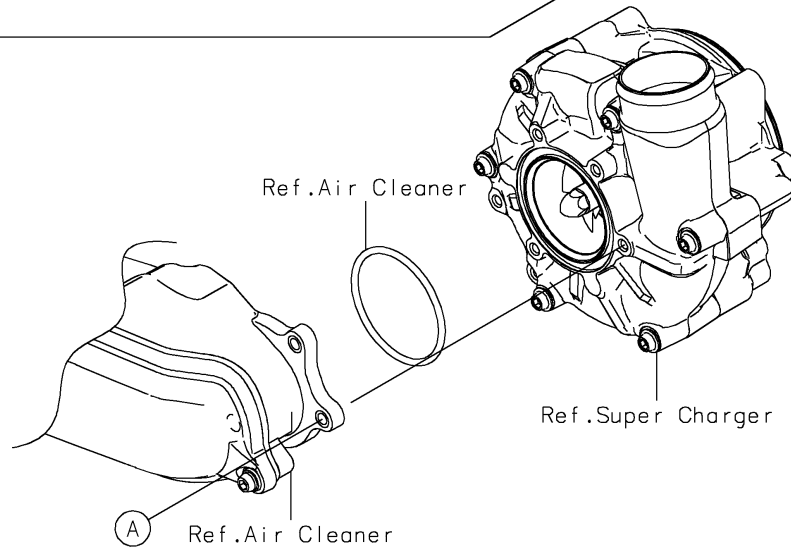

2021 Z H2 PARTS DIAGRAM

Accessory(Grip Heater)

2021 Z H2 PARTS LIST

Accessory(Grip Heater)

ITEM NAME	PART NUMBER	QUANTITY
CONTROL UNIT-ELECTRONIC,GH (Ref # 21175)	21175-1329	1
HARNESS (Ref # 26031)	26031-2895	1
GRIP-ASSY,GRIP HEATER,LH (Ref # 46019)	46019-0112	1
GRIP-ASSY,GRIP HEATER,RH (Ref # 46019A)	46019-0113	1
BAND (Ref # 92072)	92072-0904	1
BAND,L=365 (Ref # 92072A)	92072-1197	2
BAND (Ref # 92072B)	92072-3851	2
COLLAR,8.2X18X5 (Ref # 92152)	92152-1848	2
BOLT,SOCKET,8X40 (Ref # 92154)	92154-1001	2
BOLT,SOCKET,6X22,MEC (Ref # 92154A)	92154-2736	3
CLAMP (Ref # 92173)	92173-2199	1
GRIP HEATER (Ref # 99994)	99994-1667	1