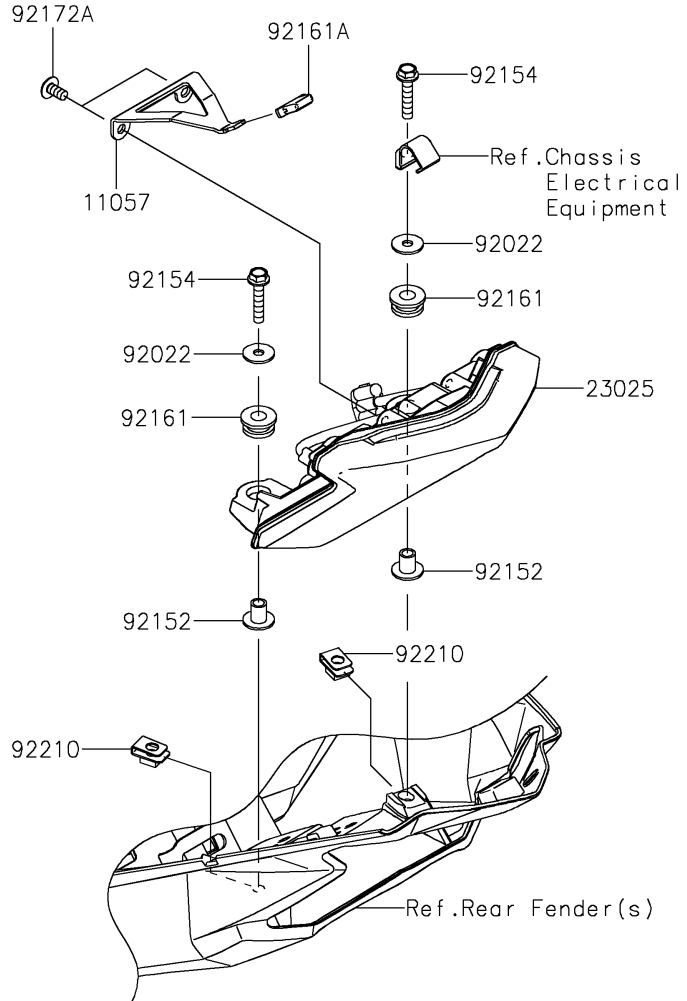

# 2021 Z H2 PARTS DIAGRAM

Taillight(s)

F2720

## 2021 Z H2 PARTS LIST

### Taillight(s)

ITEM NAME	PART NUMBER	QUANTITY
BRACKET,TAIL LAMP (Ref # 11057)	11057-0247	1
LAMP-ASSY,LICENSE,LED (Ref # 23016)	23016-0639	1
LAMP-TAIL (Ref # 23025)	23025-0361	1
WASHER,5.2X16X1.2 (Ref # 92022)	92022-263	2
COLLAR,5.6X8X11.2 (Ref # 92152)	92152-1562	2
BOLT,FLANGED,5X25 (Ref # 92154)	92154-2682	2
DAMPER (Ref # 92161)	92161-0317	2
DAMPER (Ref # 92161A)	92161-0365	1
DAMPER (Ref # 92161B)	92161-0776	2
SCREW,TAPPING,5X16 (Ref # 92172)	92172-0175	2
SCREW,TAPPING,5X10 (Ref # 92172A)	92172-0262	2
WASHER,5.5X20X1.2 (Ref # 92200)	92200-0284	2
NUT,PLATE,5MM (Ref # 92210)	92210-0935	2