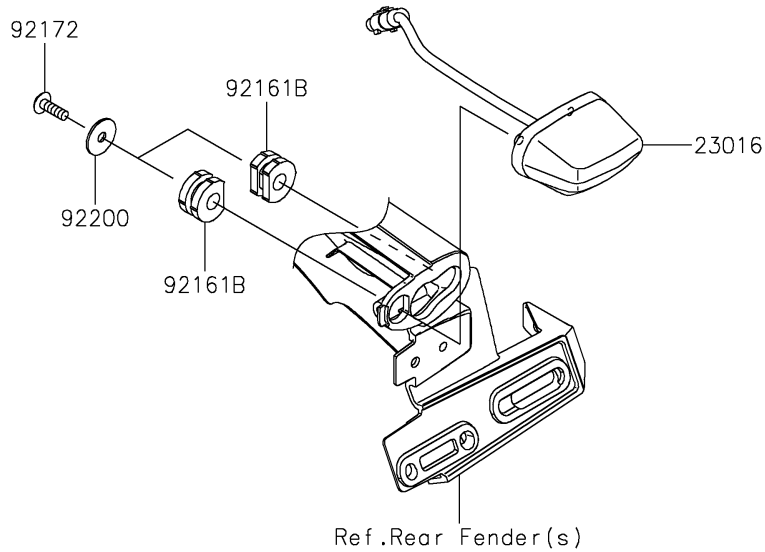

# 2021 Z H2 PARTS DIAGRAM

Taillight(s)

F2720

### Taillight(s)

ITEM NAME	PART NUMBER	QUANTITY
BRACKET,TAIL LAMP (Ref # 11057)	11057-0247	1
LAMP-ASSY,LICENSE,LED (Ref # 23016)	23016-0639	1
LAMP-TAIL (Ref # 23025)	23025-0361	1
WASHER,5.2X16X1.2 (Ref # 92022)	92022-263	2
COLLAR,5.6X8X11.2 (Ref # 92152)	92152-1562	2
BOLT,FLANGED,5X25 (Ref # 92154)	92154-2682	2
DAMPER (Ref # 92161)	92161-0317	2
DAMPER (Ref # 92161A)	92161-0365	1
DAMPER (Ref # 92161B)	92161-0776	2
SCREW,TAPPING,5X16 (Ref # 92172)	92172-0175	2
SCREW,TAPPING,5X10 (Ref # 92172A)	92172-0262	2
WASHER,5.5X20X1.2 (Ref # 92200)	92200-0284	2
NUT,PLATE,5MM (Ref # 92210)	92210-0935	2