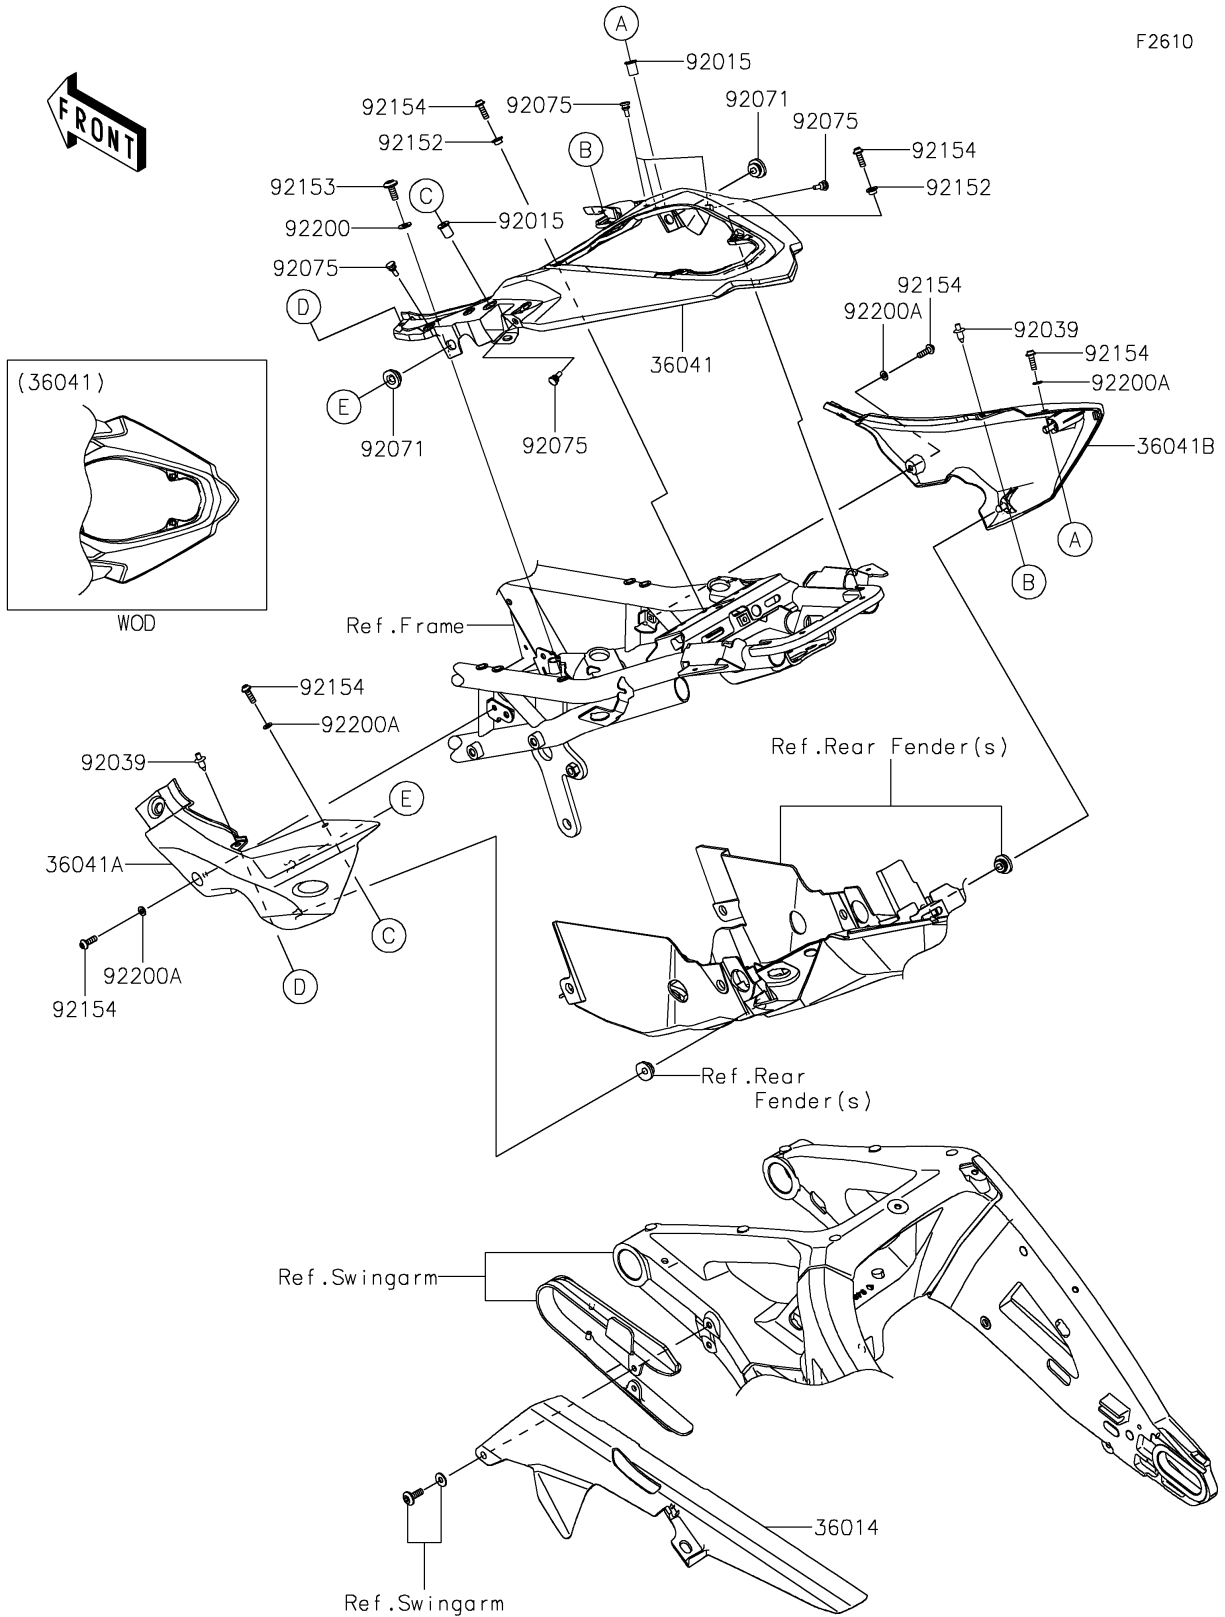

2021 Z H2 PARTS DIAGRAM

Side Covers/Chain Cover

2021 Z H2 PARTS LIST

Side Covers/Chain Cover

ITEM NAME	PART NUMBER	QUANTITY
CASE-CHAIN (Ref # 36014)	36014-0574	1
COVER-TAIL,CNT,M.D.BLACK (Ref # 36041)	36041-0057-17K	1
COVER-TAIL,LH,M.F.S.BLACK (Ref # 36041A)	36041-0058-739	1
COVER-TAIL,RH,M.F.S.BLACK (Ref # 36041B)	36041-0059-739	1
NUT,WELL,5MM (Ref # 92015)	92015-1757	2
RIVET (Ref # 92039)	92039-0068	2
GROMMET,20X24X7.5 (Ref # 92071)	92071-0766	2
DAMPER,6X10X15 (Ref # 92075)	92075-1808	8
COLLAR,5.6X8X5 (Ref # 92152)	92152-2339	4
BOLT,SOCKET,6X16 (Ref # 92153)	92153-1526	2
BOLT,SOCKET,5X16 (Ref # 92154)	92154-0209	8
WASHER,6.5X14X1 (Ref # 92200)	92200-1388	2
WASHER,5.2X10X1.0 (Ref # 92200A)	92200-1820	4