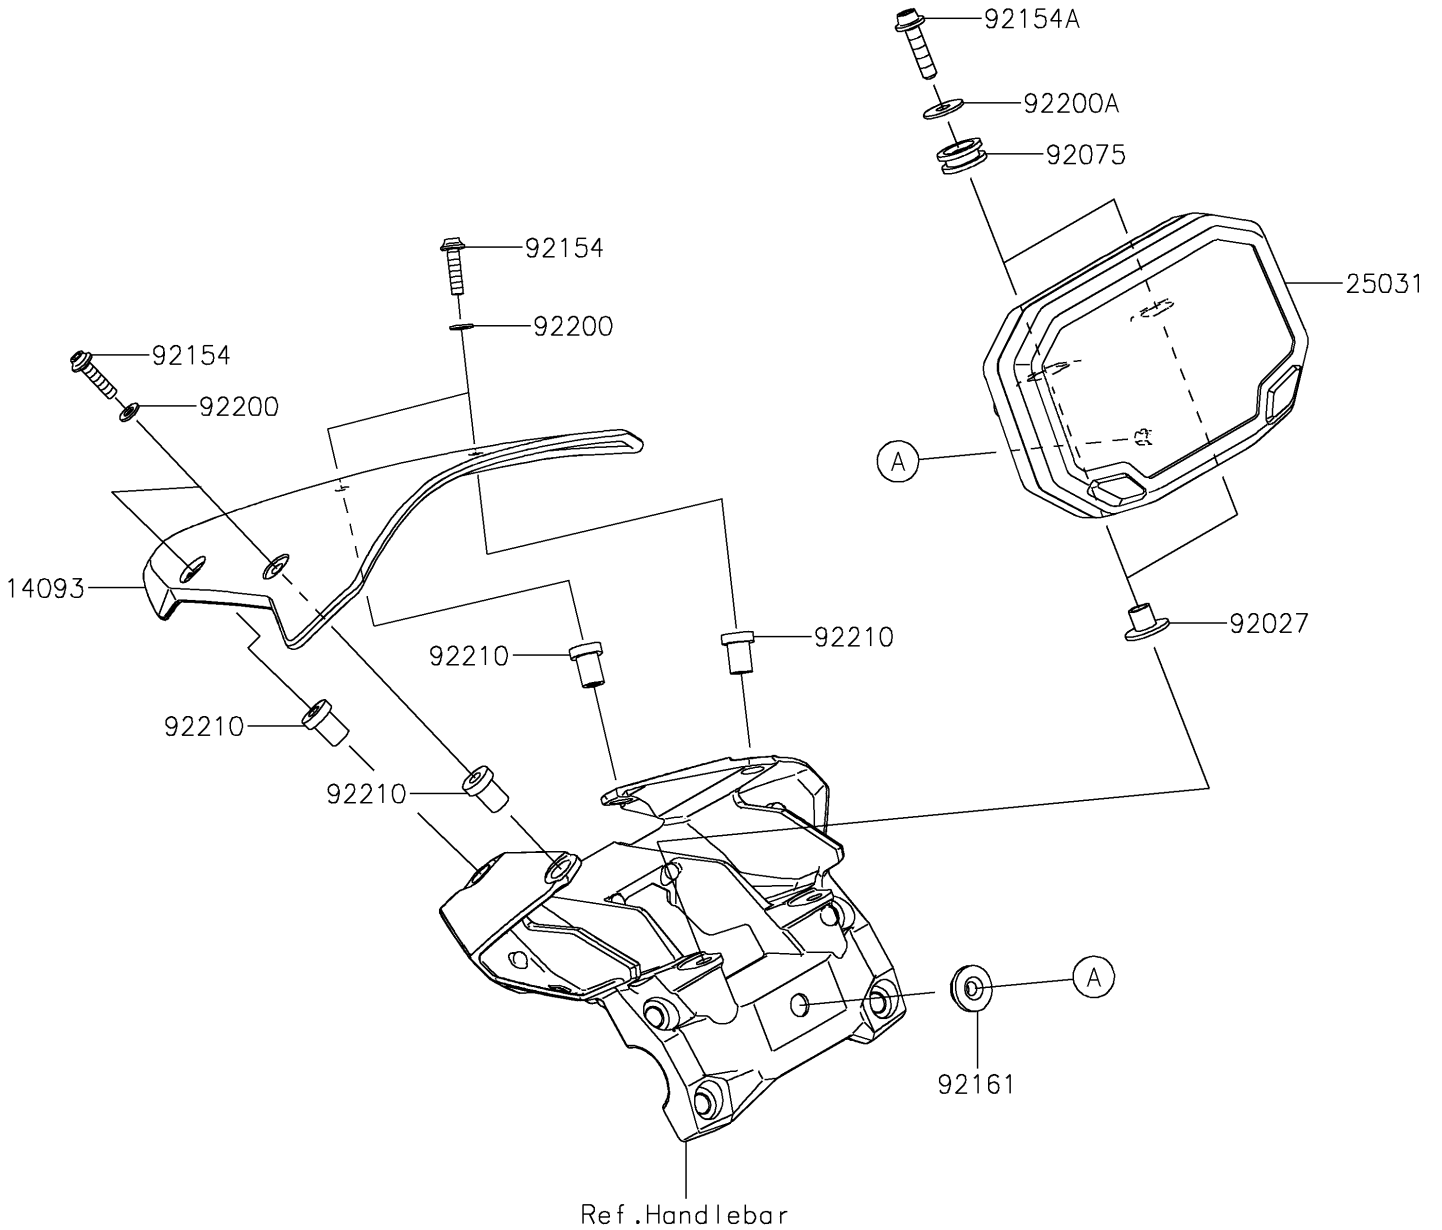

# 2021 Z H2 PARTS DIAGRAM

Meter(s)

F2530

## 2021 Z H2 PARTS LIST

Meter(s)

ITEM NAME	PART NUMBER	QUANTITY
COVER,METER (Ref # 14093)	14093-0970	1
METER-ASSY,TFT DISPLAY (Ref # 25031)	25031-1000	1
COLLAR,L=11.1 (Ref # 92027)	92027-194	2
DAMPER (Ref # 92075)	92075-1634	2
BOLT,SOCKET,5X20 (Ref # 92154)	92154-0919	4
BOLT,SOCKET,6X25 (Ref # 92154A)	92154-2826	2
DAMPER,6X20X7.5 (Ref # 92161)	92161-1937	1
WASHER,5.2X10X1.0 (Ref # 92200)	92200-1820	4
WASHER,6.2X18X1.2 (Ref # 92200A)	92200-1889	2
NUT,5MM (Ref # 92210)	92210-0001	4