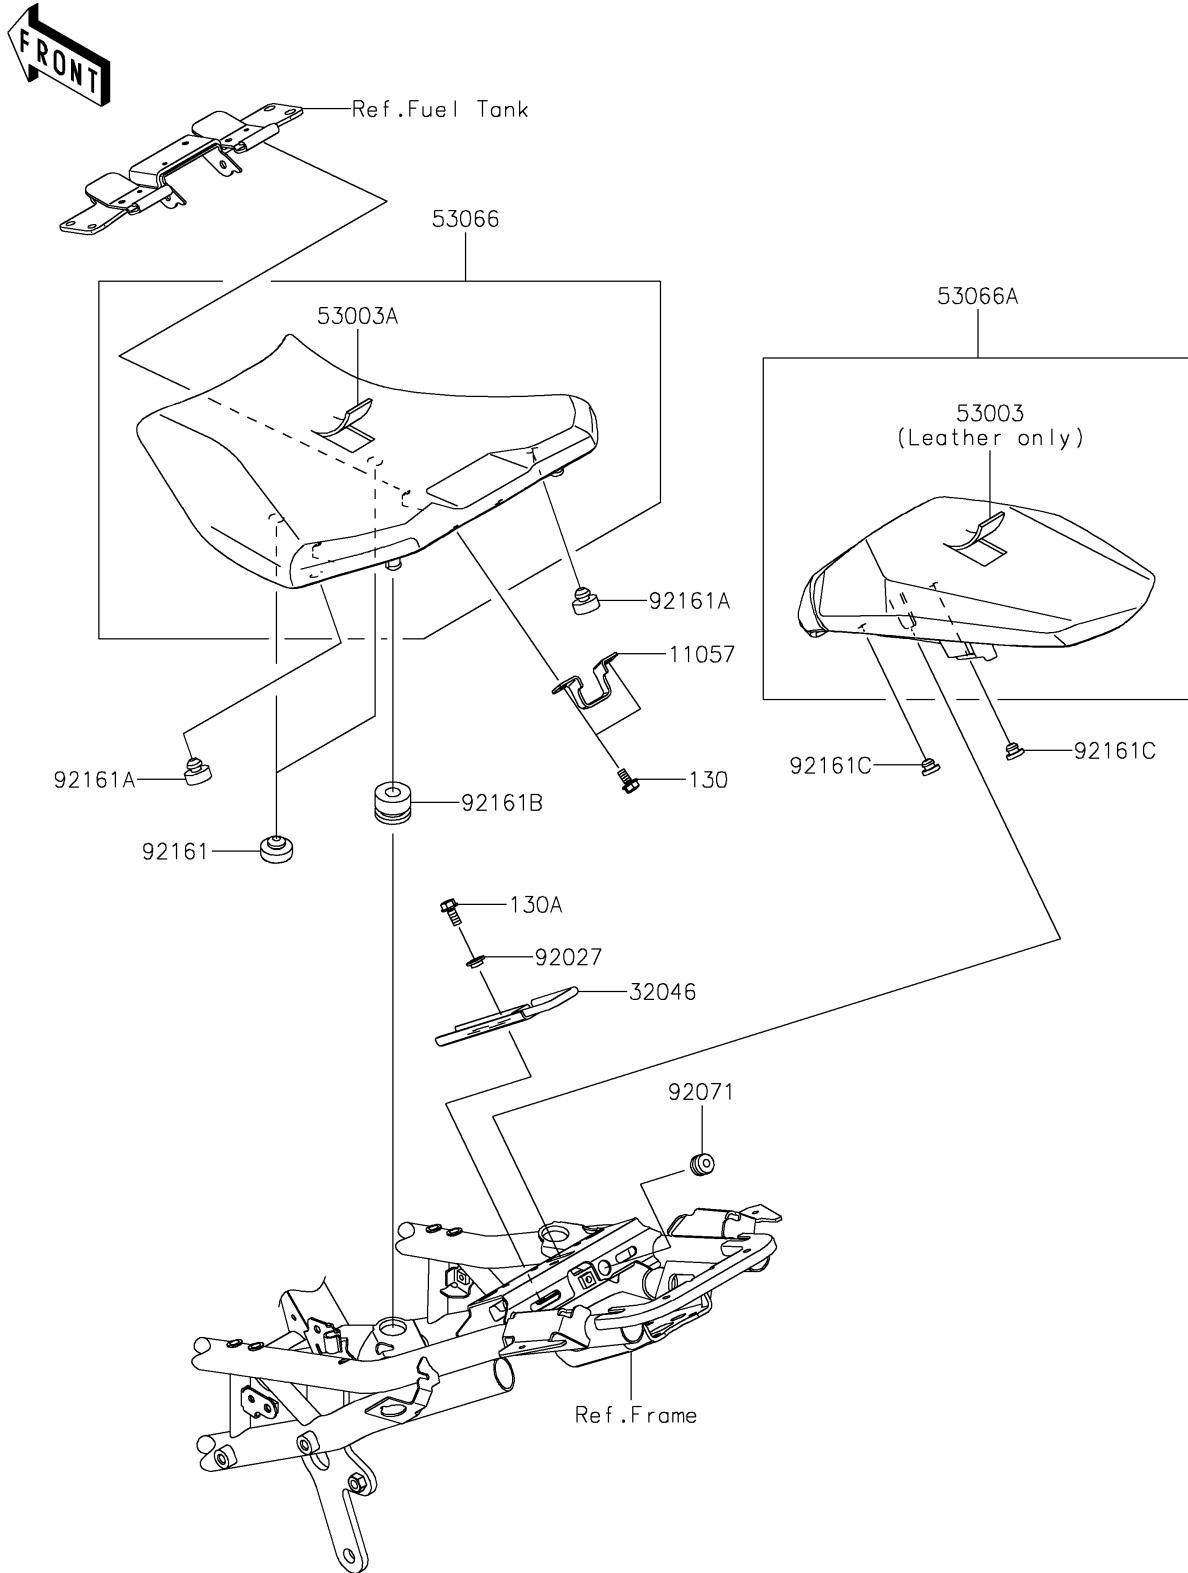

2021 Z H2 PARTS DIAGRAM

Seat

F2510

2021 Z H2 PARTS LIST

Seat

ITEM NAME	PART NUMBER	QUANTITY
BRACKET (Ref # 11057)	11057-2913	1
BRACKET-SEAT (Ref # 32046)	32046-0452	1
LEATHER,RR,BLACK (Ref # 53003)	53003-0526-MA	1
LEATHER,FR,BLACK (Ref # 53003A)	53003-0538-MA	1
SEAT-ASSY,FR,BLACK (Ref # 53066)	53066-0673-MA	1
SEAT-ASSY,RR,BLACK+BLK (Ref # 53066A)	53066-0688-12Y	1
COLLAR,L=4.6 (Ref # 92027)	92027-1168	1
GROMMET (Ref # 92071)	92071-0038	1
DAMPER,SEAT,10X25X8 (Ref # 92161)	92161-0095	2
DAMPER,8X20X8 (Ref # 92161A)	92161-0223	2
DAMPER,SEAT (Ref # 92161B)	92161-2280	2
DAMPER (Ref # 92161C)	92161-2324	2
BOLT-FLANGED,6X12 (Ref # 130)	130CA0612	2
BOLT-FLANGED,6X14 (Ref # 130A)	130CA0614	1