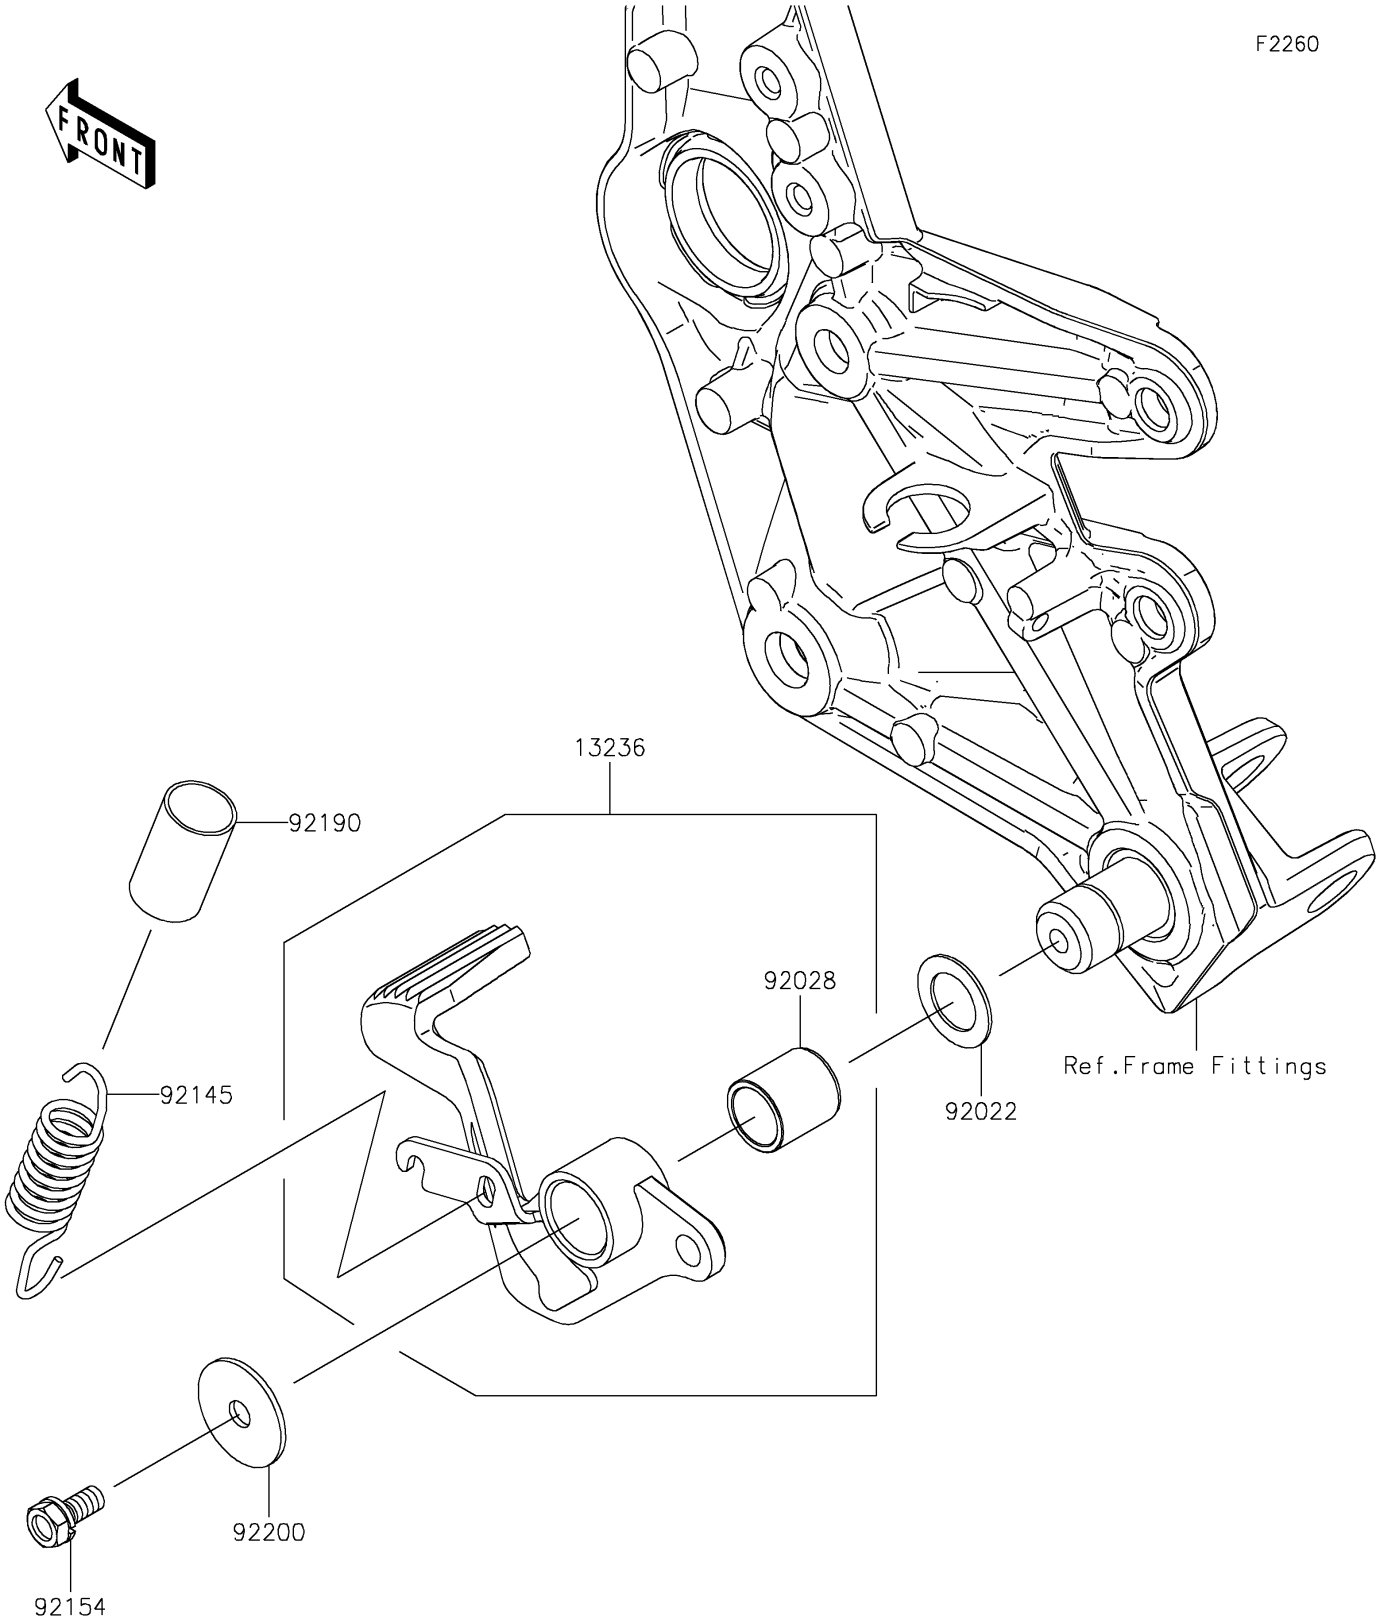

# 2021 Z H2 PARTS DIAGRAM

## Brake Pedal/Torque Link

F2260

### Brake Pedal/Torque Link

ITEM NAME	PART NUMBER	QUANTITY
LEVER-COMP,BRAKE PEDAL (Ref # 13236)	13236-0823	1
WASHER,15.3X24X1 (Ref # 92022)	92022-326	1
BUSHING,BRAKE PEDAL (Ref # 92028)	92028-1282	1
SPRING (Ref # 92145)	92145-1907	1
BOLT,UPSET-WS,6X14 (Ref # 92154)	92154-0293	1
TUBE,16X19X30 (Ref # 92190)	92190-1185	1
WASHER,7X28X1.6 (Ref # 92200)	92200-0279	1