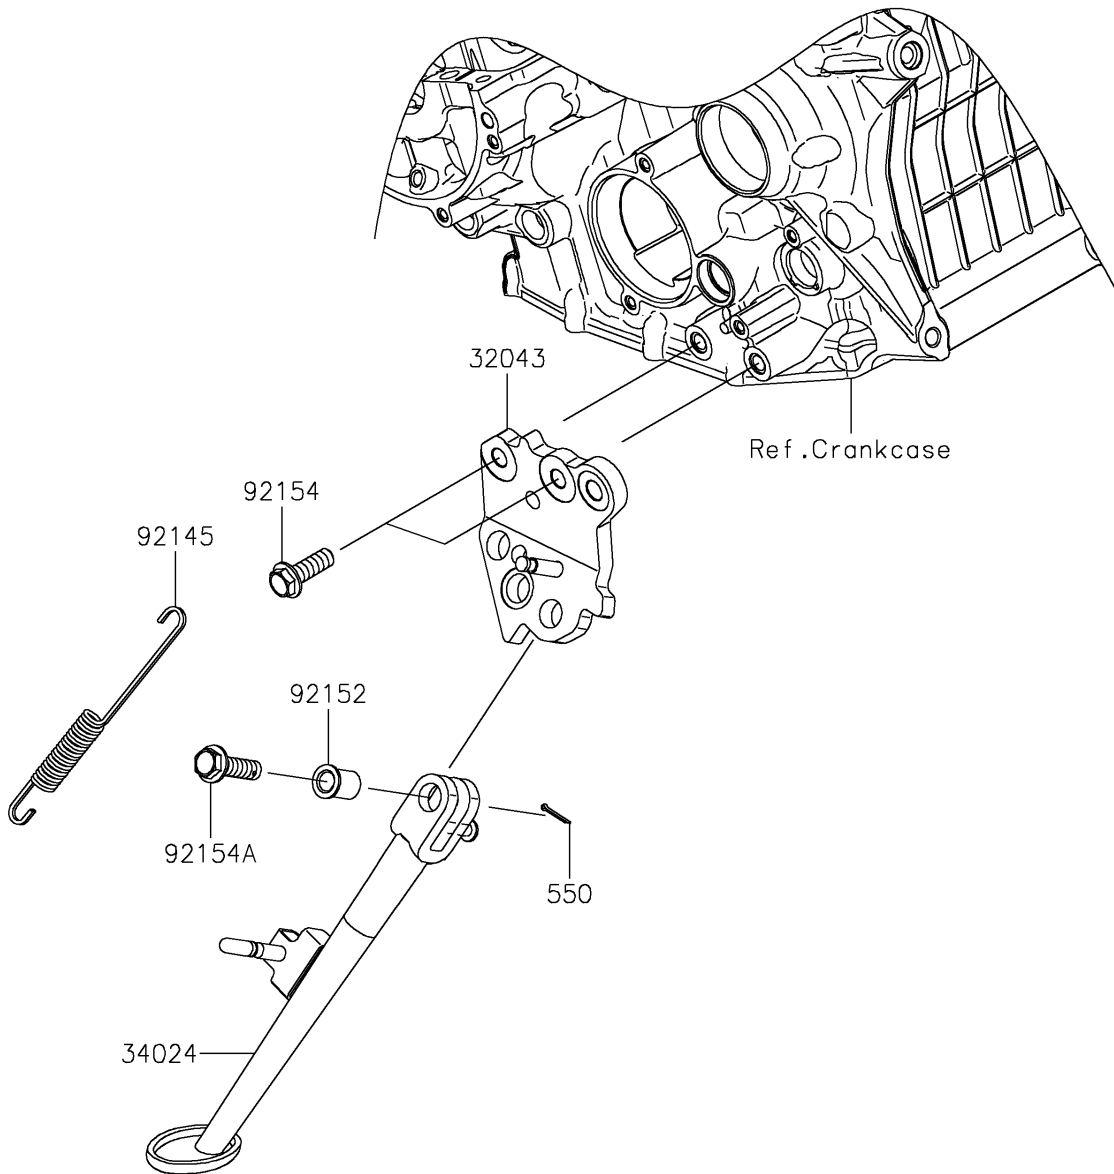

2021 Z H2 PARTS DIAGRAM

Stand(s)

F2190

2021 Z H2 PARTS LIST

Stand(s)

ITEM NAME	PART NUMBER	QUANTITY
BRACKET-STAND (Ref # 32043)	32043-0658	1
STAND-SIDE (Ref # 34024)	34024-0164	1
SPRING,14X144 (Ref # 92145)	92145-1792	1
COLLAR,10.2X15X20.1 (Ref # 92152)	92152-1828	1
BOLT,FLANGED,10X30 (Ref # 92154)	92154-1645	2
BOLT,FLANGED,10X35,MEC (Ref # 92154A)	92154-2905	1
PIN-COTTER,2.0X15 (Ref # 550)	550AA2015	1