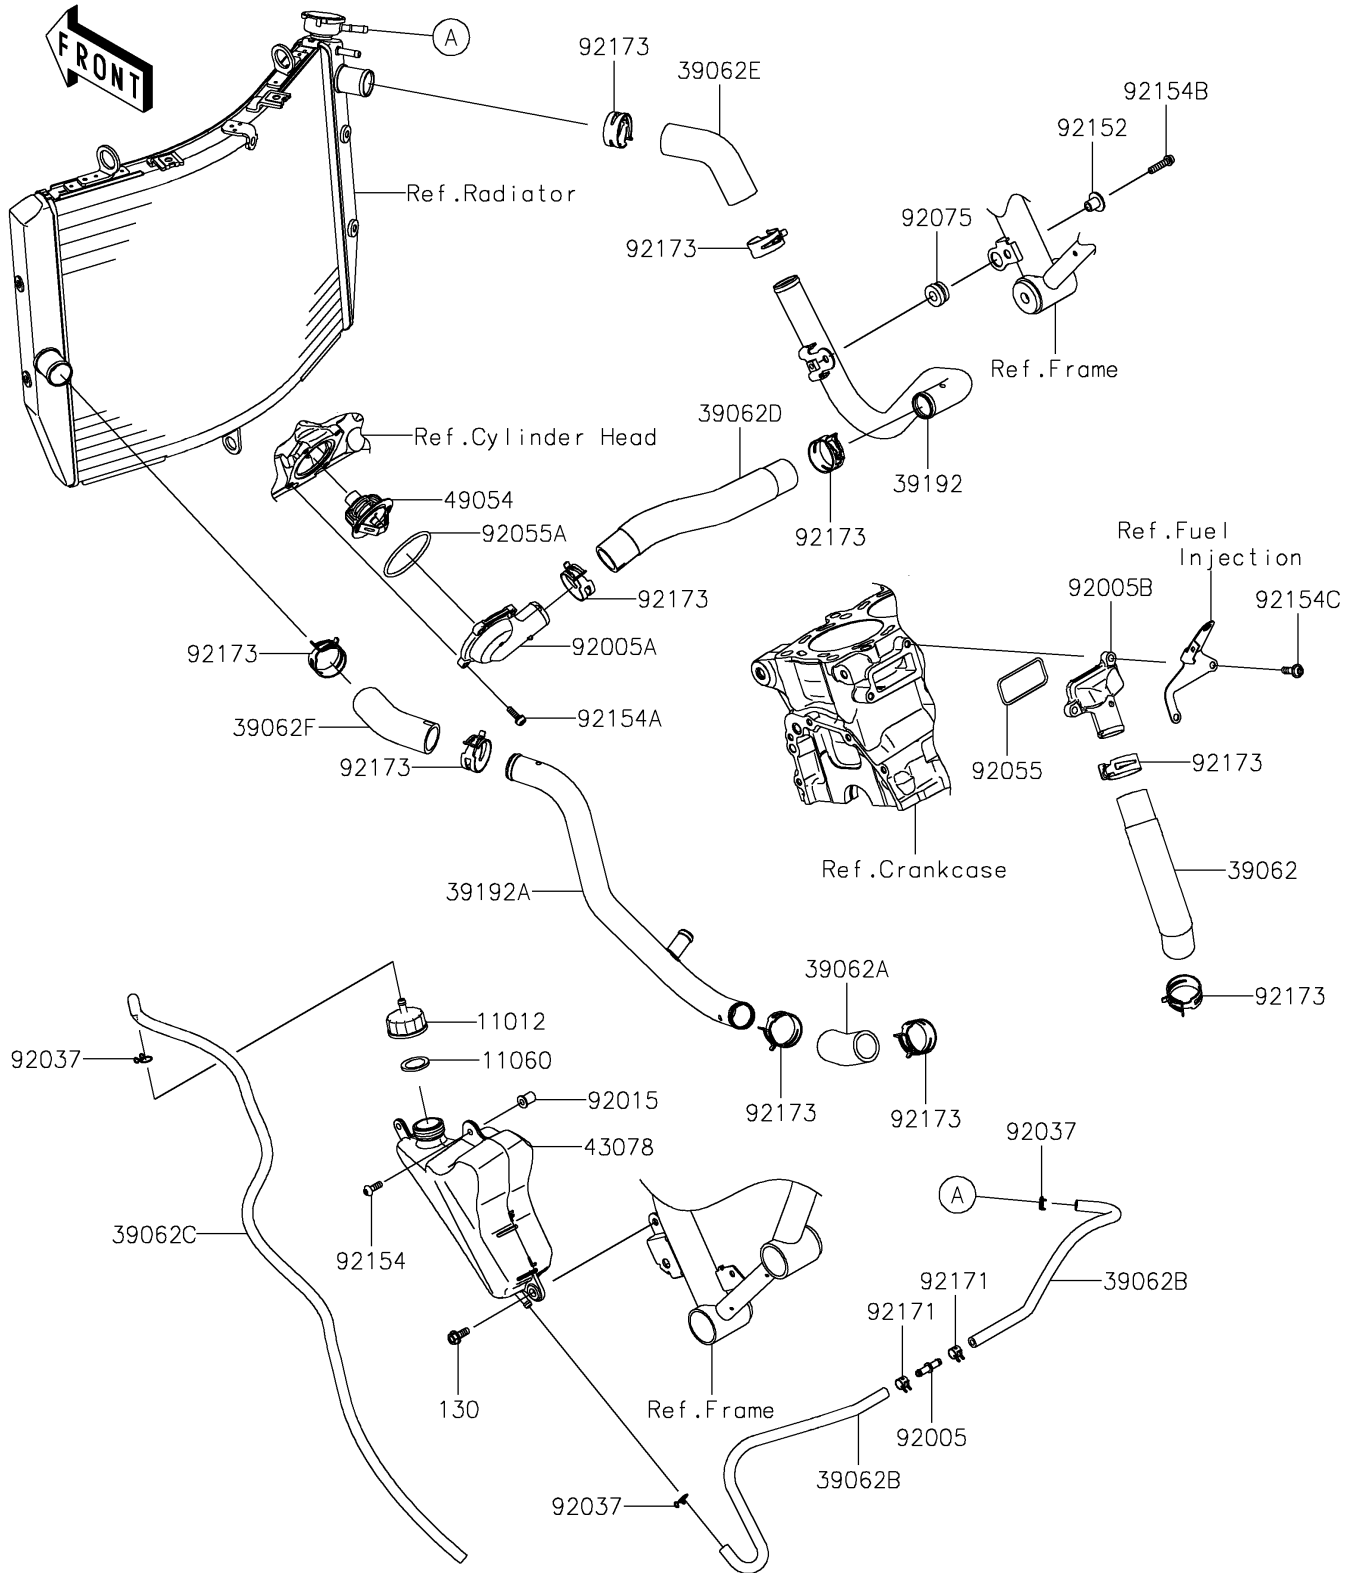

2021 Z H2 PARTS DIAGRAM

Water Pipe

E3037

2021 Z H2 PARTS LIST

Water Pipe

ITEM NAME	PART NUMBER	QUANTITY
CAP (Ref # 11012)	11012-1854	1
GASKET,RESERVOIR TANK CAP (Ref # 11060)	11060-1349	1
HOSE-COOLING,W/PUMP-FITTING (Ref # 39062)	39062-0681	1
HOSE-COOLING,W/PIPE-W/PUMP (Ref # 39062A)	39062-0683	1
HOSE-COOLING (Ref # 39062B)	39062-0863	2
HOSE-COOLING,OVER FLOW (Ref # 39062C)	39062-0865	1
HOSE-COOLING (Ref # 39062D)	39062-0866	1
HOSE-COOLING (Ref # 39062E)	39062-0867	1
HOSE-COOLING (Ref # 39062F)	39062-0868	1
PIPE-WATER (Ref # 39192)	39192-0664	1
PIPE-WATER (Ref # 39192A)	39192-0666	1
RESERVOIR (Ref # 43078)	43078-0606	1
THERMOSTAT (Ref # 49054)	49054-0004	1
FITTING (Ref # 92005)	92005-0721	1
FITTING,THERMO COVER (Ref # 92005A)	92005-0962	1
FITTING,CYLINDER (Ref # 92005B)	92005-0963	1
NUT,WELL,5MM (Ref # 92015)	92015-1757	1
CLAMP,TUBE (Ref # 92037)	92037-147	3
RING-O (Ref # 92055)	92055-0809	1
RING-O,54.5X2.6 (Ref # 92055A)	92055-0810	1
DAMPER,RUBBER (Ref # 92075)	92075-1123	1
COLLAR (Ref # 92152)	92152-2112	1
BOLT,SOCKET,5X16 (Ref # 92154)	92154-0209	1
BOLT,SOCKET,5X16 (Ref # 92154A)	92154-1449	4
BOLT,SOCKET,6X25 (Ref # 92154B)	92154-1457	1
BOLT,SOCKET,6X20 (Ref # 92154C)	92154-1499	2
CLAMP (Ref # 92171)	92171-0720	2
CLAMP,34MM (Ref # 92173)	92173-1360	10
BOLT-FLANGED,6X16 (Ref # 130)	130BA0616	1