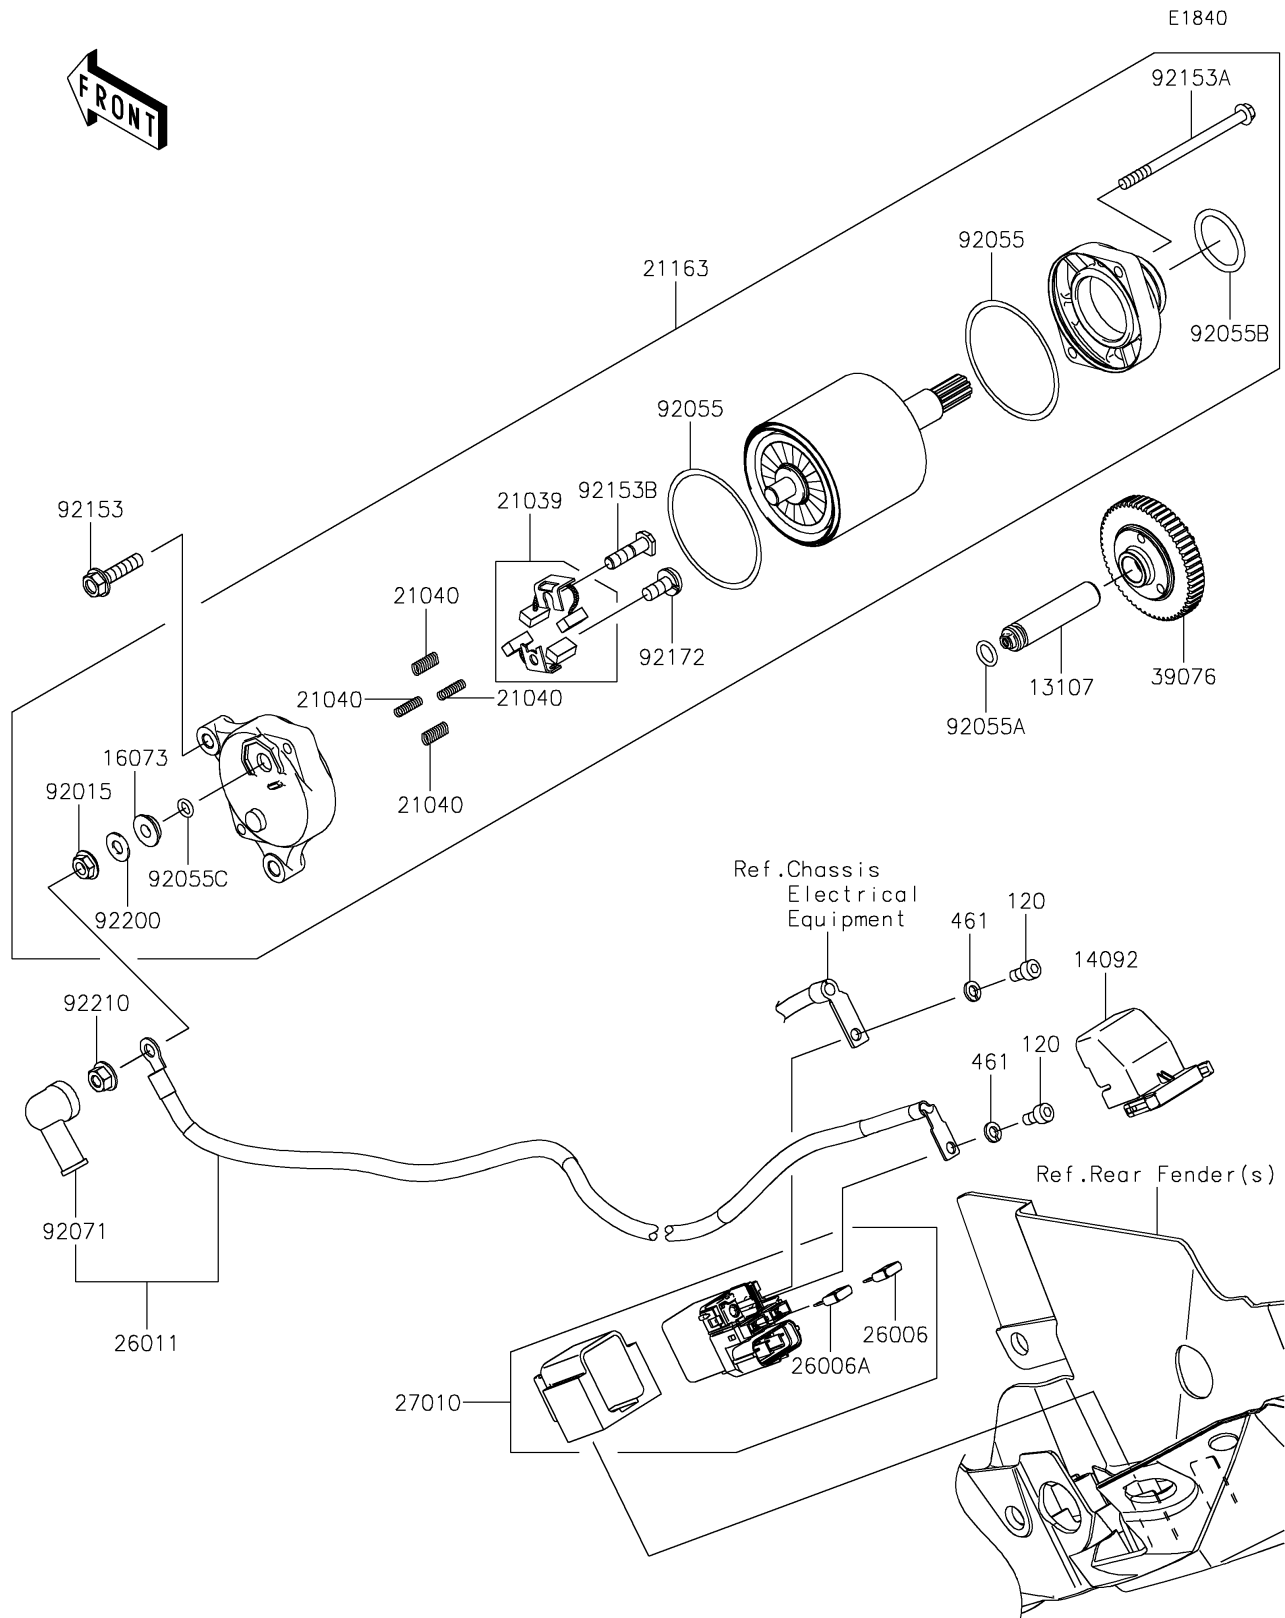

2021 Z H2 PARTS DIAGRAM

Starter Motor

2021 Z H2 PARTS LIST

Starter Motor

ITEM NAME	PART NUMBER	QUANTITY
SHAFT (Ref # 13107)	13107-0813	1
COVER (Ref # 14092)	14092-0109	1
INSULATOR (Ref # 16073)	16073-0053	1
BRUSH,CARBON (Ref # 21039)	21039-0004	1
SPRING-BRUSH (Ref # 21040)	21040-0003	4
STARTER-ELECTRIC (Ref # 21163)	21163-0788	1
FUSE,MINI BLADE,15A,BLUE (Ref # 26006)	26006-0001	1
FUSE,MINI BLADE,30A,GREEN (Ref # 26006A)	26006-1080	1
WIRE-LEAD (Ref # 26011)	26011-0910	1
SWITCH (Ref # 27010)	27010-0773	1
LIMITER (Ref # 39076)	39076-0025	1
NUT,STARTER MOTOR (Ref # 92015)	92015-1476	1
RING-O (Ref # 92055)	92055-0136	2
RING-O,8.8X1.9 (Ref # 92055A)	92055-099	1
RING-O (Ref # 92055B)	92055-1276	1
RING-O,4.5X2.0 (Ref # 92055C)	92055-1370	1
GROMMET (Ref # 92071)	92071-0024	1
BOLT,FLANGED,6X25 (Ref # 92153)	92153-1592	2
BOLT (Ref # 92153A)	92153-1850	2
BOLT (Ref # 92153B)	92153-1866	1
SCREW (Ref # 92172)	92172-0334	1
WASHER (Ref # 92200)	92200-0386	1
NUT,6MM (Ref # 92210)	92210-0188	1
BOLT-SOCKET,5X10 (Ref # 120)	120CB0510	2
WASHER-SPRING,5MM (Ref # 461)	461DA0500	2