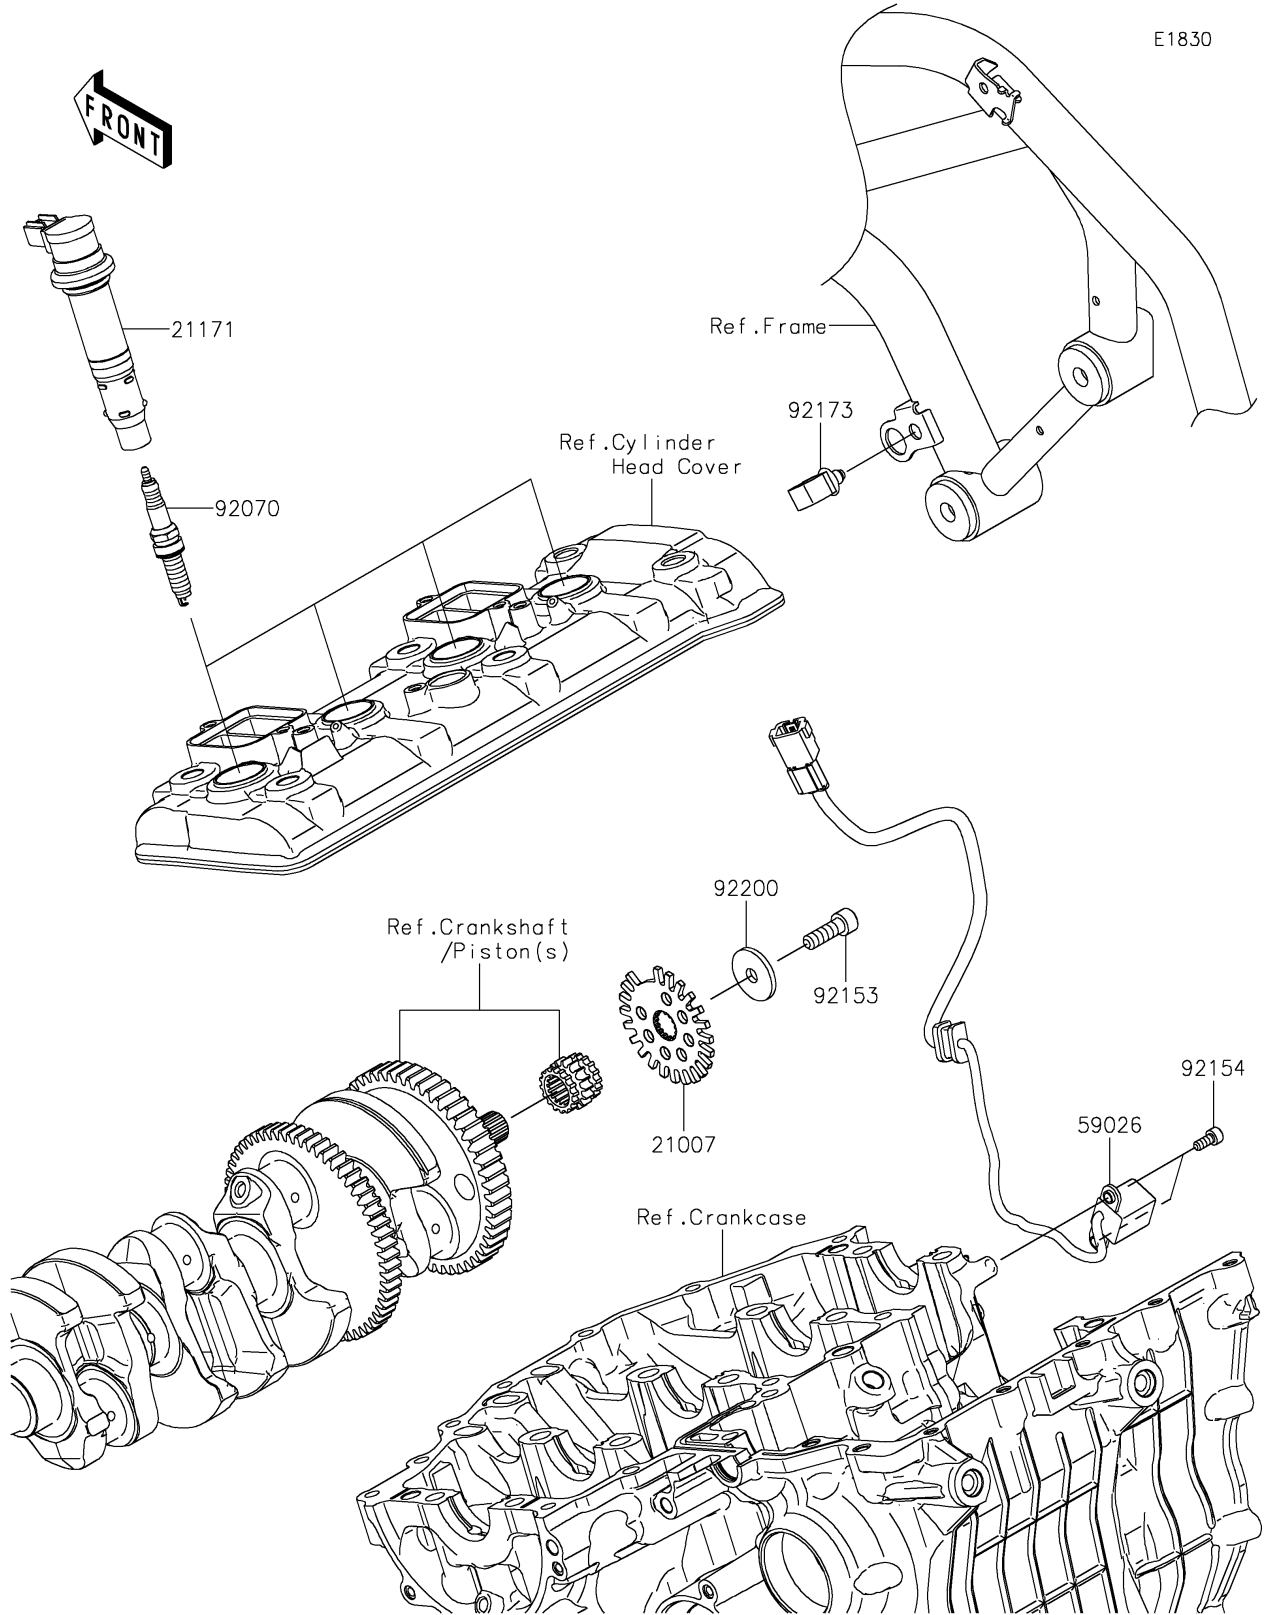

# 2021 Z H2 PARTS DIAGRAM

## Ignition System

## 2021 Z H2 PARTS LIST

### Ignition System

ITEM NAME	PART NUMBER	QUANTITY
ROTOR,PULSING (Ref # 21007)	21007-0622	1
COIL-ASSY-IGNITION (Ref # 21171)	21171-0732	4
COIL-PULSING (Ref # 59026)	59026-0047	1
PLUG-SPARK,SILMAR9E9(NGK) (Ref # 92070)	92070-0720	4
BOLT,8X25 (Ref # 92153)	92153-1191	1
BOLT,SOCKET,5X12 (Ref # 92154)	92154-1540	2
CLAMP,12MM DIA. (Ref # 92173)	92173-0736	1
WASHER,8.2X30X3 (Ref # 92200)	92200-2142	1