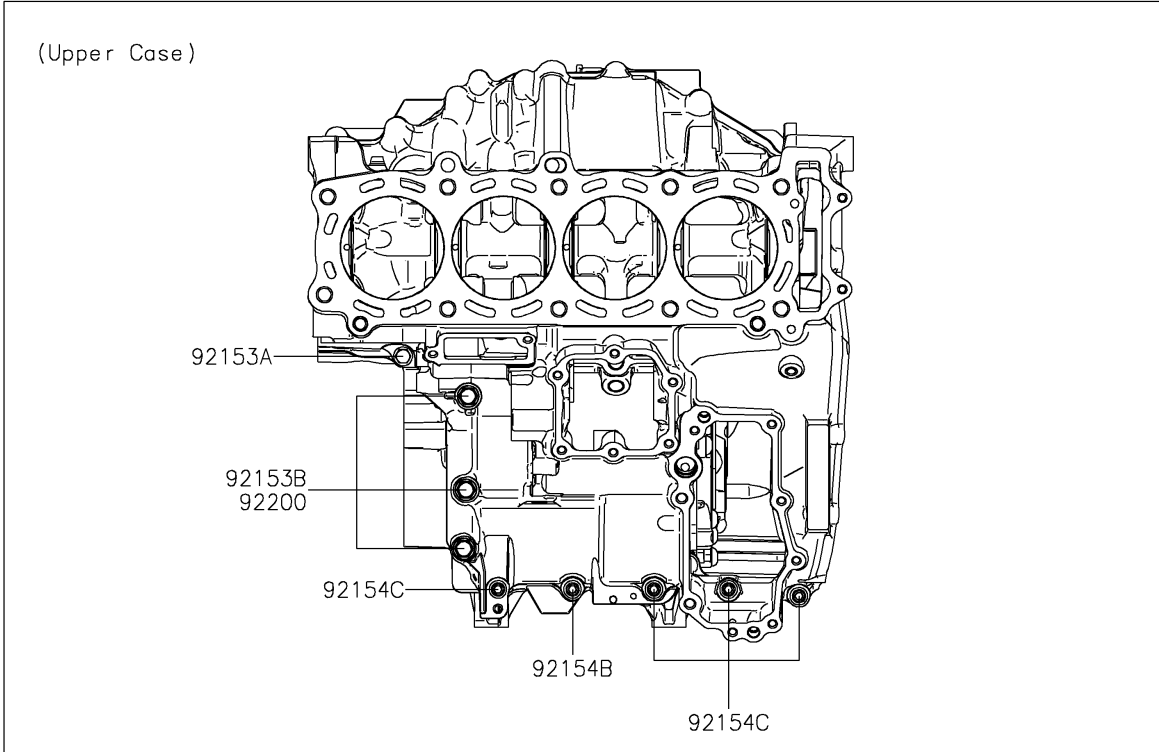

2021 Z H2 PARTS DIAGRAM

Crankcase Bolt Pattern

E1412

2021 Z H2 PARTS LIST

Crankcase Bolt Pattern

ITEM NAME	PART NUMBER	QUANTITY
BOLT,FLANGED,7X85 (Ref # 92150)	92150-1251	2
BOLT,FLANGED,7X45 (Ref # 92153)	92153-1041	7
BOLT,FLANGED,7X60 (Ref # 92153A)	92153-1045	2
BOLT,8X63 (Ref # 92153B)	92153-1110	3
BOLT,FLANGED,10X100 (Ref # 92154)	92154-1446	8
BOLT,FLANGED,10X120 (Ref # 92154A)	92154-1447	2
BOLT,SOCKET,6X30 (Ref # 92154B)	92154-1463	1
BOLT,SOCKET,6X40 (Ref # 92154C)	92154-1465	4
WASHER,8.2X16X1.6 (Ref # 92200)	92200-0047	3
WASHER,10.2X18.4X1.8 (Ref # 92200A)	92200-0990	10