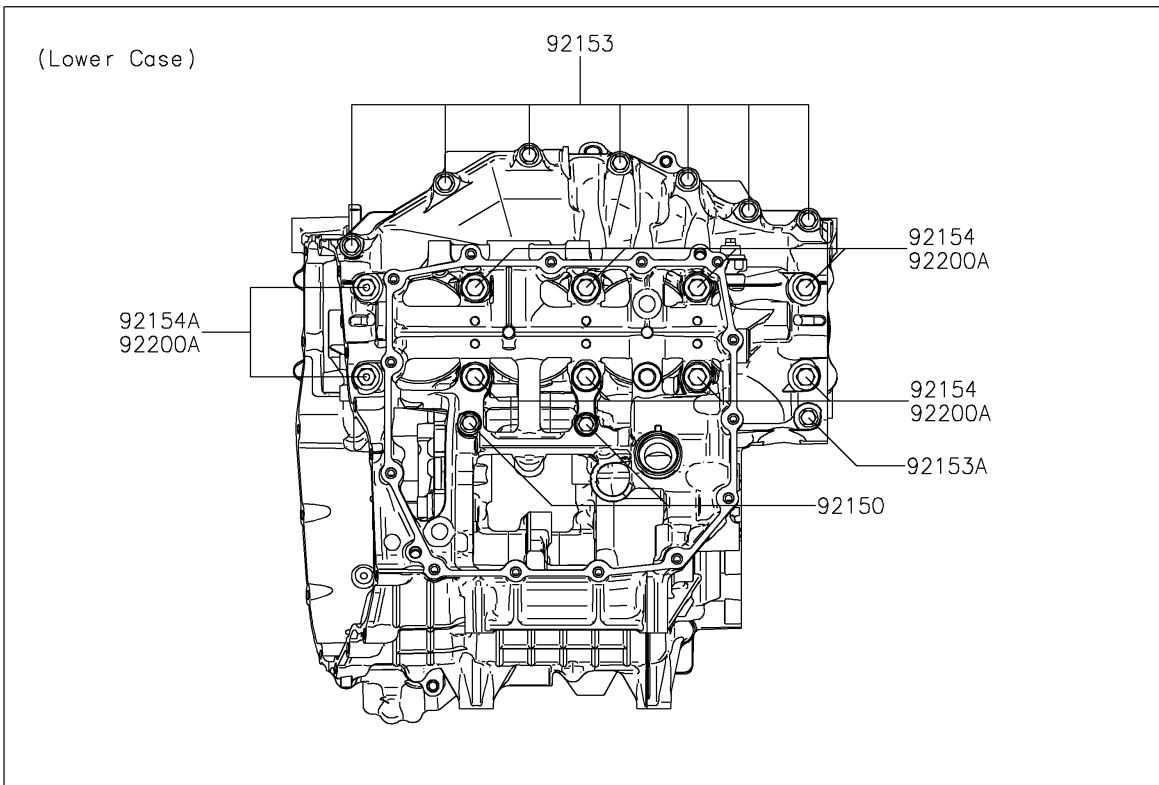

2021 Z H2 PARTS DIAGRAM

Crankcase Bolt Pattern

E1412

2021 Z H2 PARTS LIST

Crankcase Bolt Pattern

ITEM NAME	PART NUMBER	QUANTITY
BOLT,FLANGED,7X85 (Ref # 92150)	92150-1251	2
BOLT,FLANGED,7X45 (Ref # 92153)	92153-1041	7
BOLT,FLANGED,7X60 (Ref # 92153A)	92153-1045	2
BOLT,8X63 (Ref # 92153B)	92153-1110	3
BOLT,FLANGED,10X100 (Ref # 92154)	92154-1446	8
BOLT,FLANGED,10X120 (Ref # 92154A)	92154-1447	2
BOLT,SOCKET,6X30 (Ref # 92154B)	92154-1463	1
BOLT,SOCKET,6X40 (Ref # 92154C)	92154-1465	4
WASHER,8.2X16X1.6 (Ref # 92200)	92200-0047	3
WASHER,10.2X18.4X1.8 (Ref # 92200A)	92200-0990	10