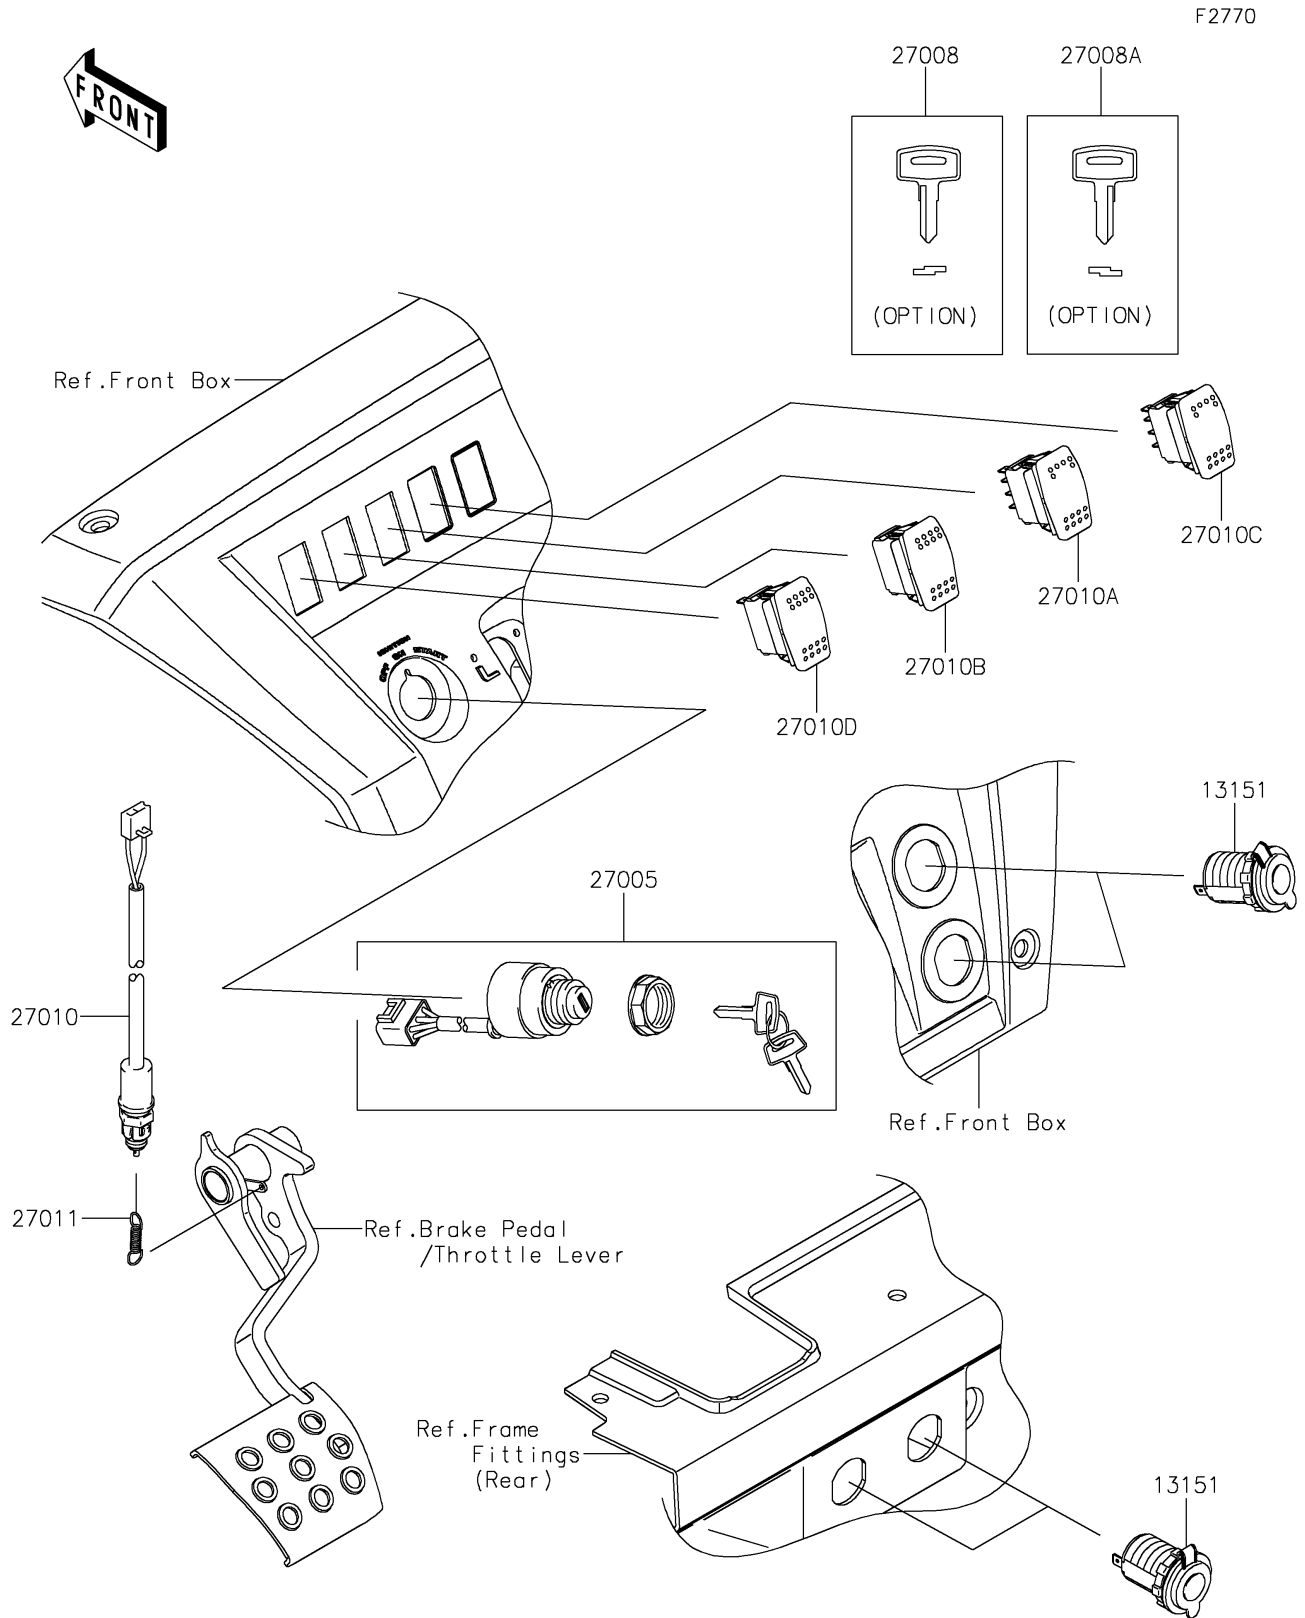

2021 MULE PRO-FXT™ EPS LE PARTS DIAGRAM

Ignition Switch

2021 MULE PRO-FXT™ EPS LE PARTS LIST

Ignition Switch

ITEM NAME	PART NUMBER	QUANTITY
SWITCH-COMP,OUTLET,12V (Ref # 13151)	13151-0556	4
SWITCH-ASSY-IGNITION (Ref # 27005)	27005-0643	1
KEY-LOCK,BLANK (Ref # 27008)	27008-1153	1
KEY-LOCK,BLANK (Ref # 27008A)	27008-1157	1
SWITCH,BRAKE (Ref # 27010)	27010-0724	1
SWITCH,HEAD LAMP (Ref # 27010A)	27010-0750	1
SWITCH,2WD/4WD (Ref # 27010B)	27010-0751	1
SWITCH,LED (Ref # 27010C)	27010-0763	1
SWITCH,DIFF LOCK (Ref # 27010D)	27010-0810	1
SPRING,BRAKE LAMP SWITCH (Ref # 27011)	27011-006	1