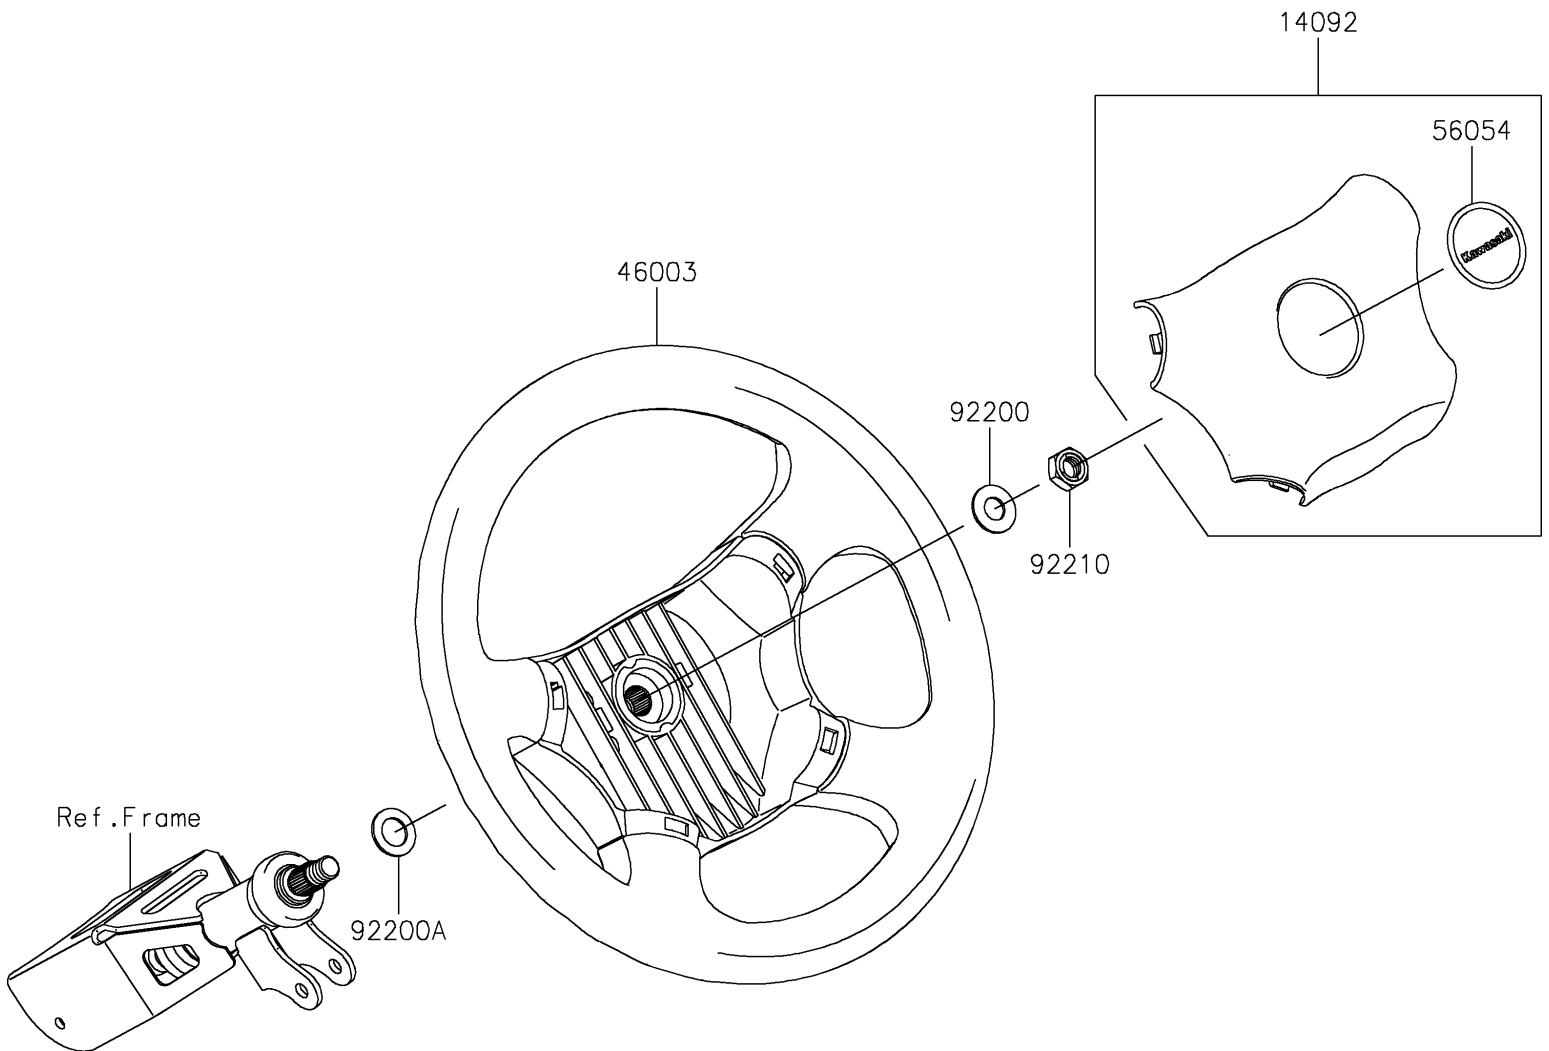

2021 MULE PRO-FXT™ EPS LE PARTS DIAGRAM

Steering Wheel

F2311

2021 MULE PRO-FXT™ EPS LE PARTS LIST

Steering Wheel

ITEM NAME	PART NUMBER	QUANTITY
COVER,HORN SWITCH (Ref # 14092)	14092-1029	1
HANDLE (Ref # 46003)	46003-0595	1
MARK,CENTER LOGO,KAWASAKI (Ref # 56054)	56054-1188	1
WASHER,12.1X25X1.6 (Ref # 92200)	92200-0455	1
WASHER,15X25X1.6 (Ref # 92200A)	92200-0460	1
NUT,LOCK,12MM (Ref # 92210)	92210-1249	1