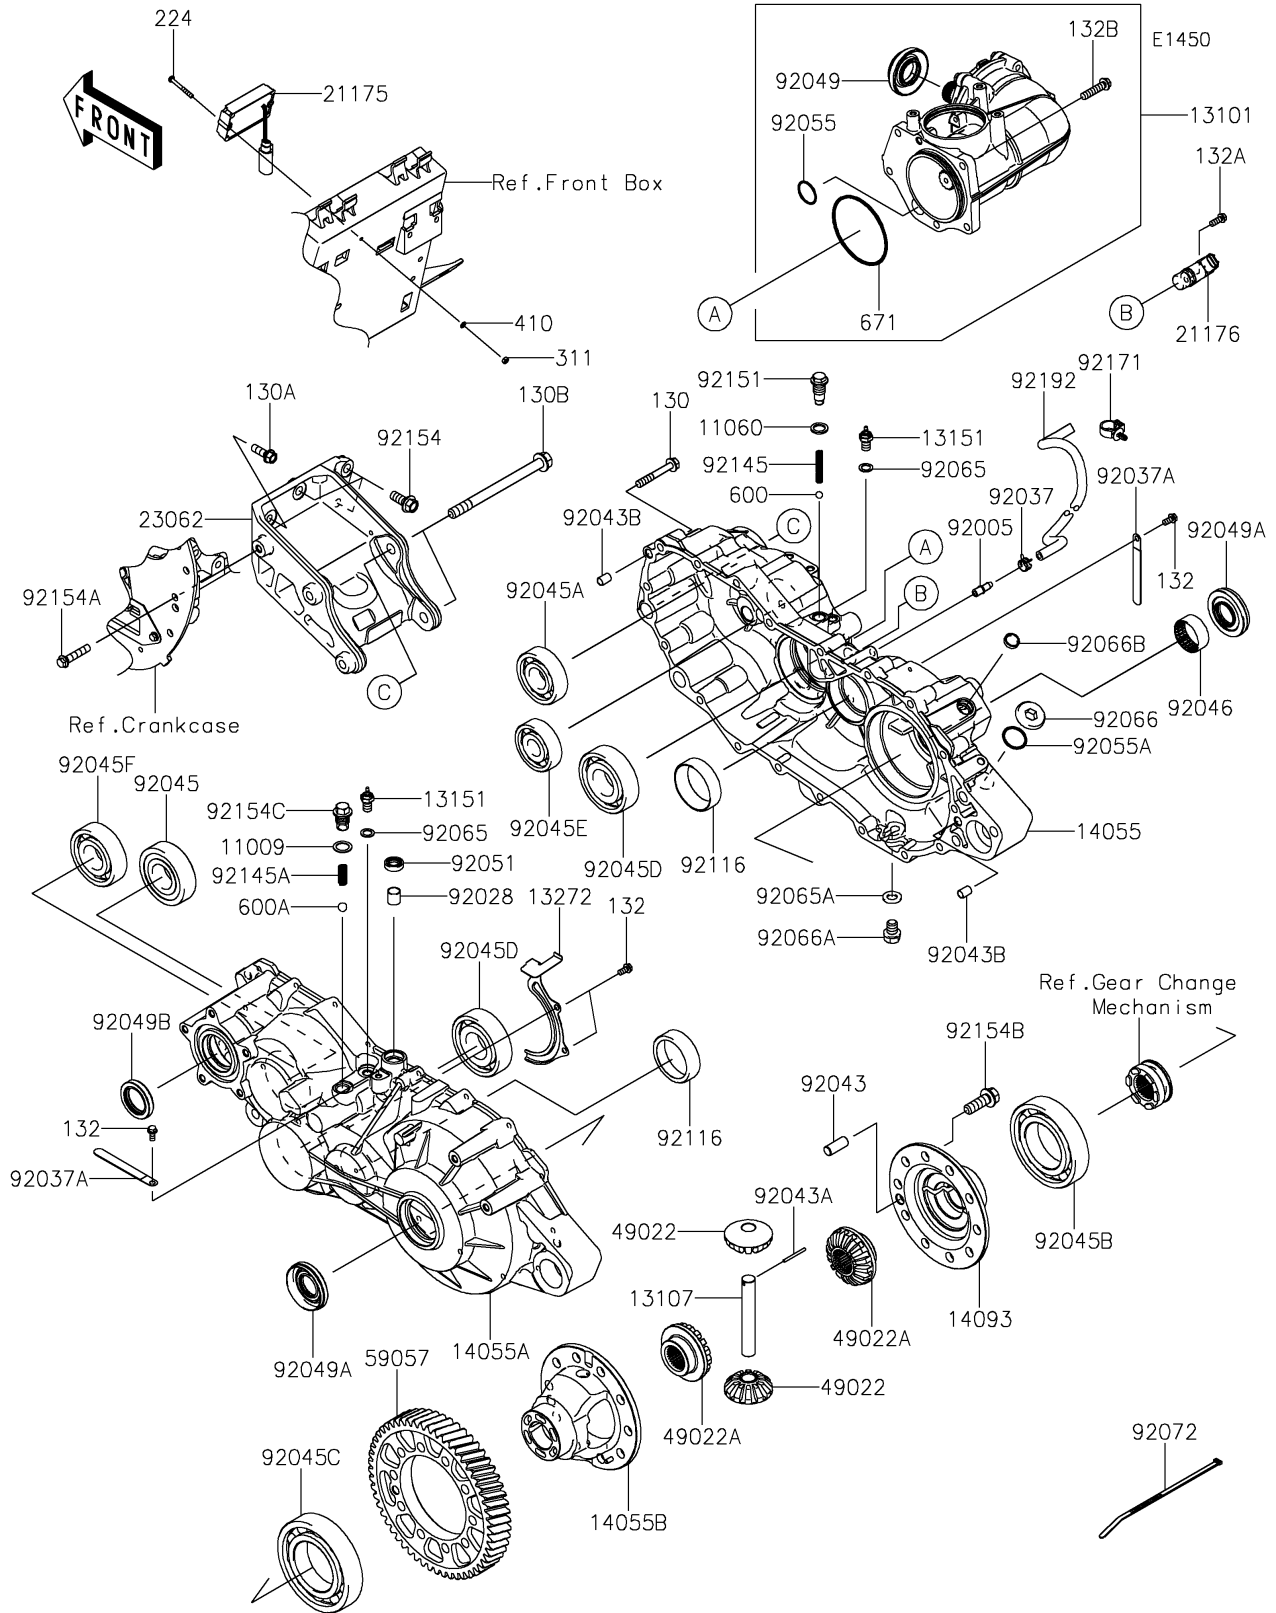

2021 MULE PRO-FXT™ EPS LE PARTS DIAGRAM

Gear Box

2021 MULE PRO-FXT™ EPS LE PARTS LIST

Gear Box

ITEM NAME	PART NUMBER	QUANTITY
GASKET,15.5X22X1 (Ref # 11009)	11009-1008	1
GASKET,14X20X2 (Ref # 11060)	11060-1287	1
GEAR-ASSY,PARTICULAR (Ref # 13101)	13101-0636	1
SHAFT (Ref # 13107)	13107-0793	1
SWITCH-COMP,NEUTRAL (Ref # 13151)	13151-1080	2
PLATE (Ref # 13272)	13272-1624	1
CASE-GEAR,RH (Ref # 14055)	14055-0607	1
CASE-GEAR,LH (Ref # 14055A)	14055-0608	1
CASE-GEAR,DIFF (Ref # 14055B)	14055-0614	1
COVER,DIFF (Ref # 14093)	14093-0048	1
CONTROL UNIT-ELECTRONIC,DIFF (Ref # 21175)	21175-0885	1
SENSOR,ROTATION (Ref # 21176)	21176-0767	1
BRACKET-COMP (Ref # 23062)	23062-0807	1
GEAR-BEVEL,PINION,12T (Ref # 49022)	49022-0585	2
GEAR-BEVEL,OUTPUT,16T (Ref # 49022A)	49022-0589	2
GEAR-HELICAL,55T (Ref # 59057)	59057-0012	1
FITTING,BREATHER (Ref # 92005)	92005-1127	1
BUSHING (Ref # 92028)	92028-1347	1
CLAMP,TUBE (Ref # 92037)	92037-1505	1
CLAMP (Ref # 92037A)	92037-1993	2
PIN,DOWEL,12X30 (Ref # 92043)	92043-0789	1
PIN,DOWEL (Ref # 92043A)	92043-0806	1
PIN,DOWEL,10X14 (Ref # 92043B)	92043-1037	2
BEARING-BALL,63/32 (Ref # 92045)	92045-0764	1
BEARING-BALL,63/28 (Ref # 92045A)	92045-0765	1
BEARING-BALL,6212 (Ref # 92045B)	92045-0766	1
BEARING-BALL,6213 (Ref # 92045C)	92045-0767	1
BEARING-BALL,6307C3 (Ref # 92045D)	92045-0768	2
BEARING-BALL,B22-19C3 UR (Ref # 92045E)	92045-0769	1