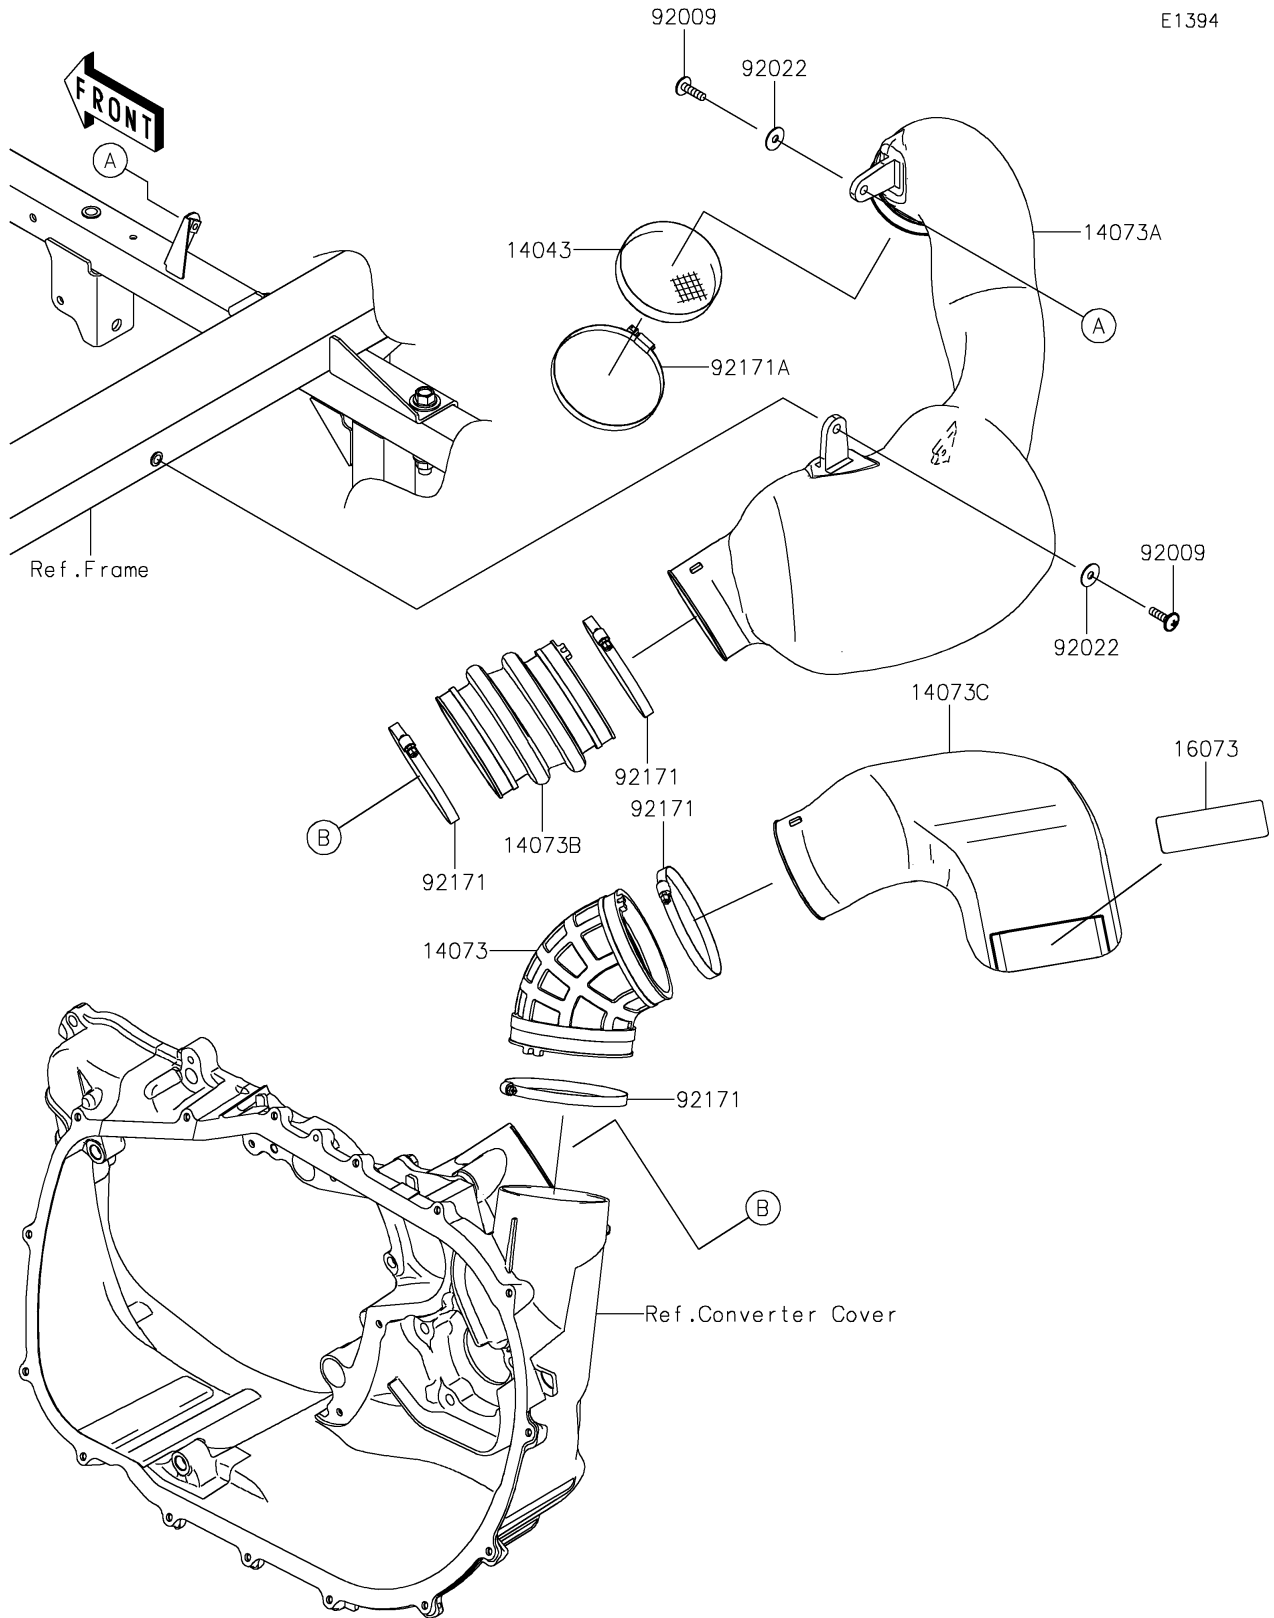

2021 MULE PRO-FXT™ EPS LE PARTS DIAGRAM

Air Cleaner-Belt Converter

E1394

2021 MULE PRO-FXT™ EPS LE PARTS LIST

Air Cleaner-Belt Converter

ITEM NAME	PART NUMBER	QUANTITY
FILTER (Ref # 14043)	14043-0013	1
DUCT,EXHAUST (Ref # 14073)	14073-0788	1
DUCT,INTAKE (Ref # 14073A)	14073-0789	1
DUCT,INTAKE (Ref # 14073B)	14073-0790	1
DUCT,EXHAUST (Ref # 14073C)	14073-0793	1
INSULATOR (Ref # 16073)	16073-0826	1
SCREW,6X22 (Ref # 92009)	92009-1441	2
WASHER,PLAIN,6.5X20X1 (Ref # 92022)	92022-165	2
CLAMP (Ref # 92171)	92171-1383	4
CLAMP (Ref # 92171A)	92171-3716	1